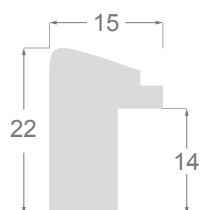

It should be noted that the upper part of the rebate has been adorned with a silver thread, giving a touch of elegance to the molding.

Its dimension of 15x22mm makes it very versatile, it is suitable for watercolors, drawings, photos and its white back allows mounting with other moldings. To add some color in these difficult times.

/492

/497

/495

/496

/493

/494

/498

/499

1235

White backside

1235/492 15x22mm

1235/497 15x22mm

1235/495 15x22mm

1235/496 15x22mm

1235/493 15x22mm

1235/494 15x22mm