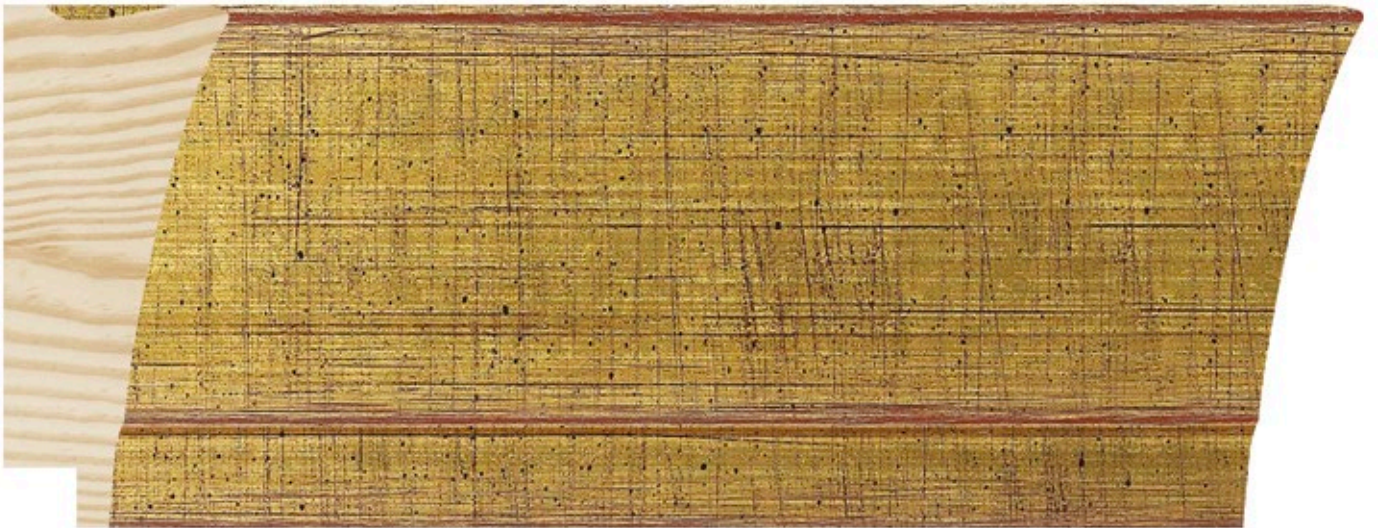

M O L G R A C O L L E C T I O N

Friso

MOLGRA

Friso Collection

The FRISO collection has taken shape gathering through the years a large number of classic and contemporary profiles, in an assortment number of traditional silver and gold finishes.

It is one of our most usable collections, always resulting very useful for the framer.

3592/34 43x27mm

3592/35 43x27mm

3592/36 43x27mm

3592/37 43x27mm

3591/34 22x22mm

3591/35 22x22mm

3591/36 22x22mm

3591/37 22x22mm

3571/22 70x30mm

3571/31 70x30mm

3571/33 70x30mm

3571/11 70x30mm

3571/13 70x30mm

3571/21 70x30mm

3570/22 42x22mm