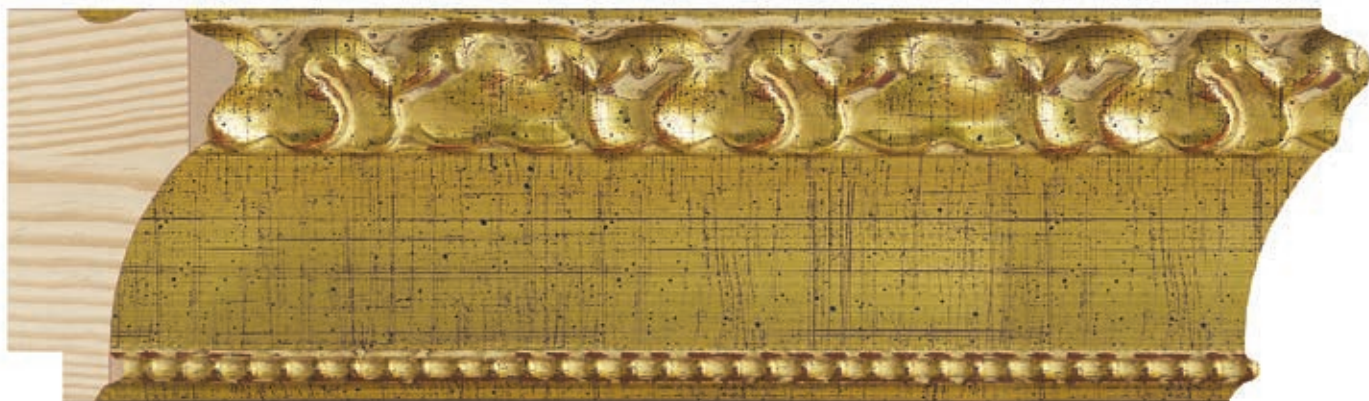

Alhambra Collection

The ALHAMBRA Collection has wide assortment of engravings that represent a complete range for making classic and baroque frames. Always in combination with the decorations in the successful gold and silver, pickled and their patinas.

This type of molding cannot be missing in any collection that wants to be called complete.

3594/31 95x37mm

Gold leaf

3595/31 50x27mm

Gold leaf

3594/33 95x37mm

3595/33 50x27mm

3582/31 52x30mm

3581/31 26x22mm

3582/33 52x30mm

3581/33 26x22mm

3585/31 53x35mm

3585/32 53x35mm

3585/2 53x35mm

3584/31 40x30mm

3584/33 40x30mm