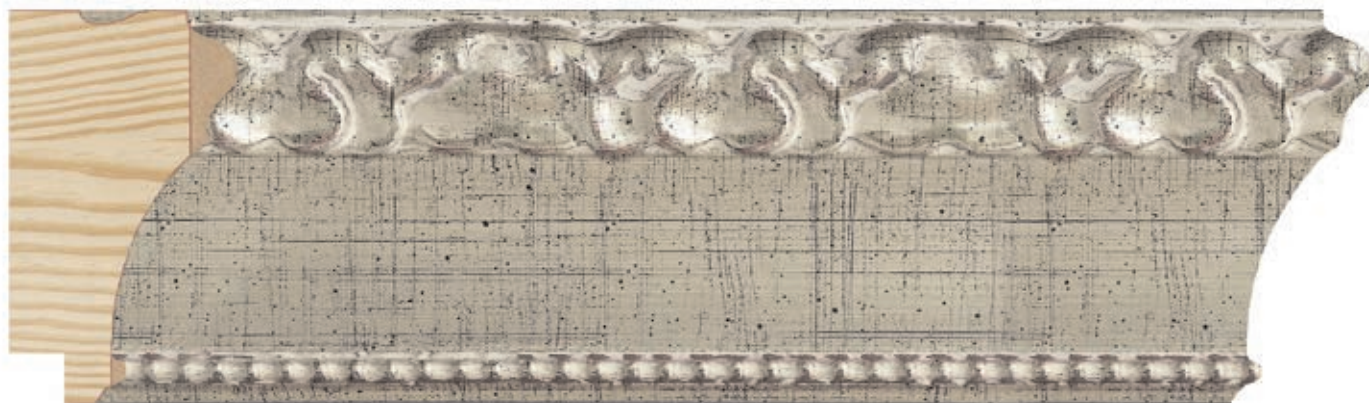

Alhambra Collection

The ALHAMBRA Collection has wide assortment of engravings that represent a complete range for making classic and baroque frames. Always in combination with the decorations in the successful gold and silver, pickled and their patinas.

This type of molding cannot be missing in any collection that wants to be called complete.

3594/31 95x37mm

Gold leaf

3595/31 50x27mm

Gold leaf

3594/33 95x37mm

3595/33 50x27mm

3582/31 52x30mm

3581/31 26x22mm

3582/33 52x30mm

3581/33 26x22mm

3585/31 53x35mm

3585/32 53x35mm

3585/2 53x35mm

3584/31 40x30mm

3584/33 40x30mm