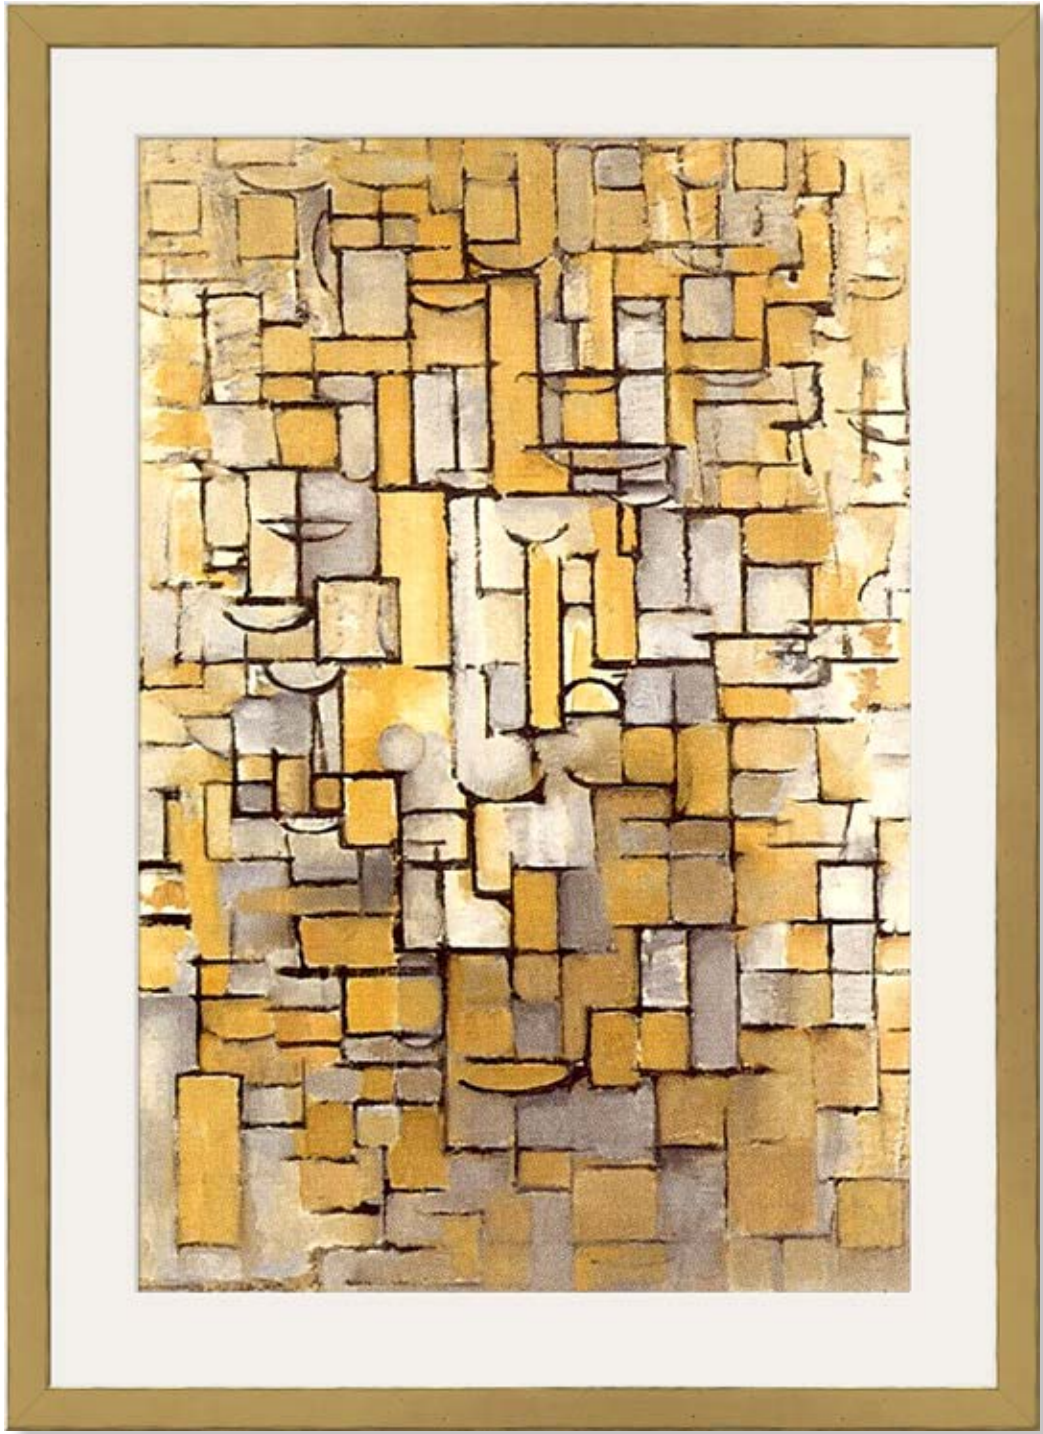

M O L G R A C O O L L E C T I O N

Zurich Collection

The ZURICH collection is light and elegant. The selected profiles are the successes most used of today. They come decorated in gold and silver, both finely executed, it means tradition into framing, delicate dots and black brushed edges bring to life an eternal decoration for our industry.

/481

/480

1060

1063

1083

1249

1096

1096/481 30x17mm