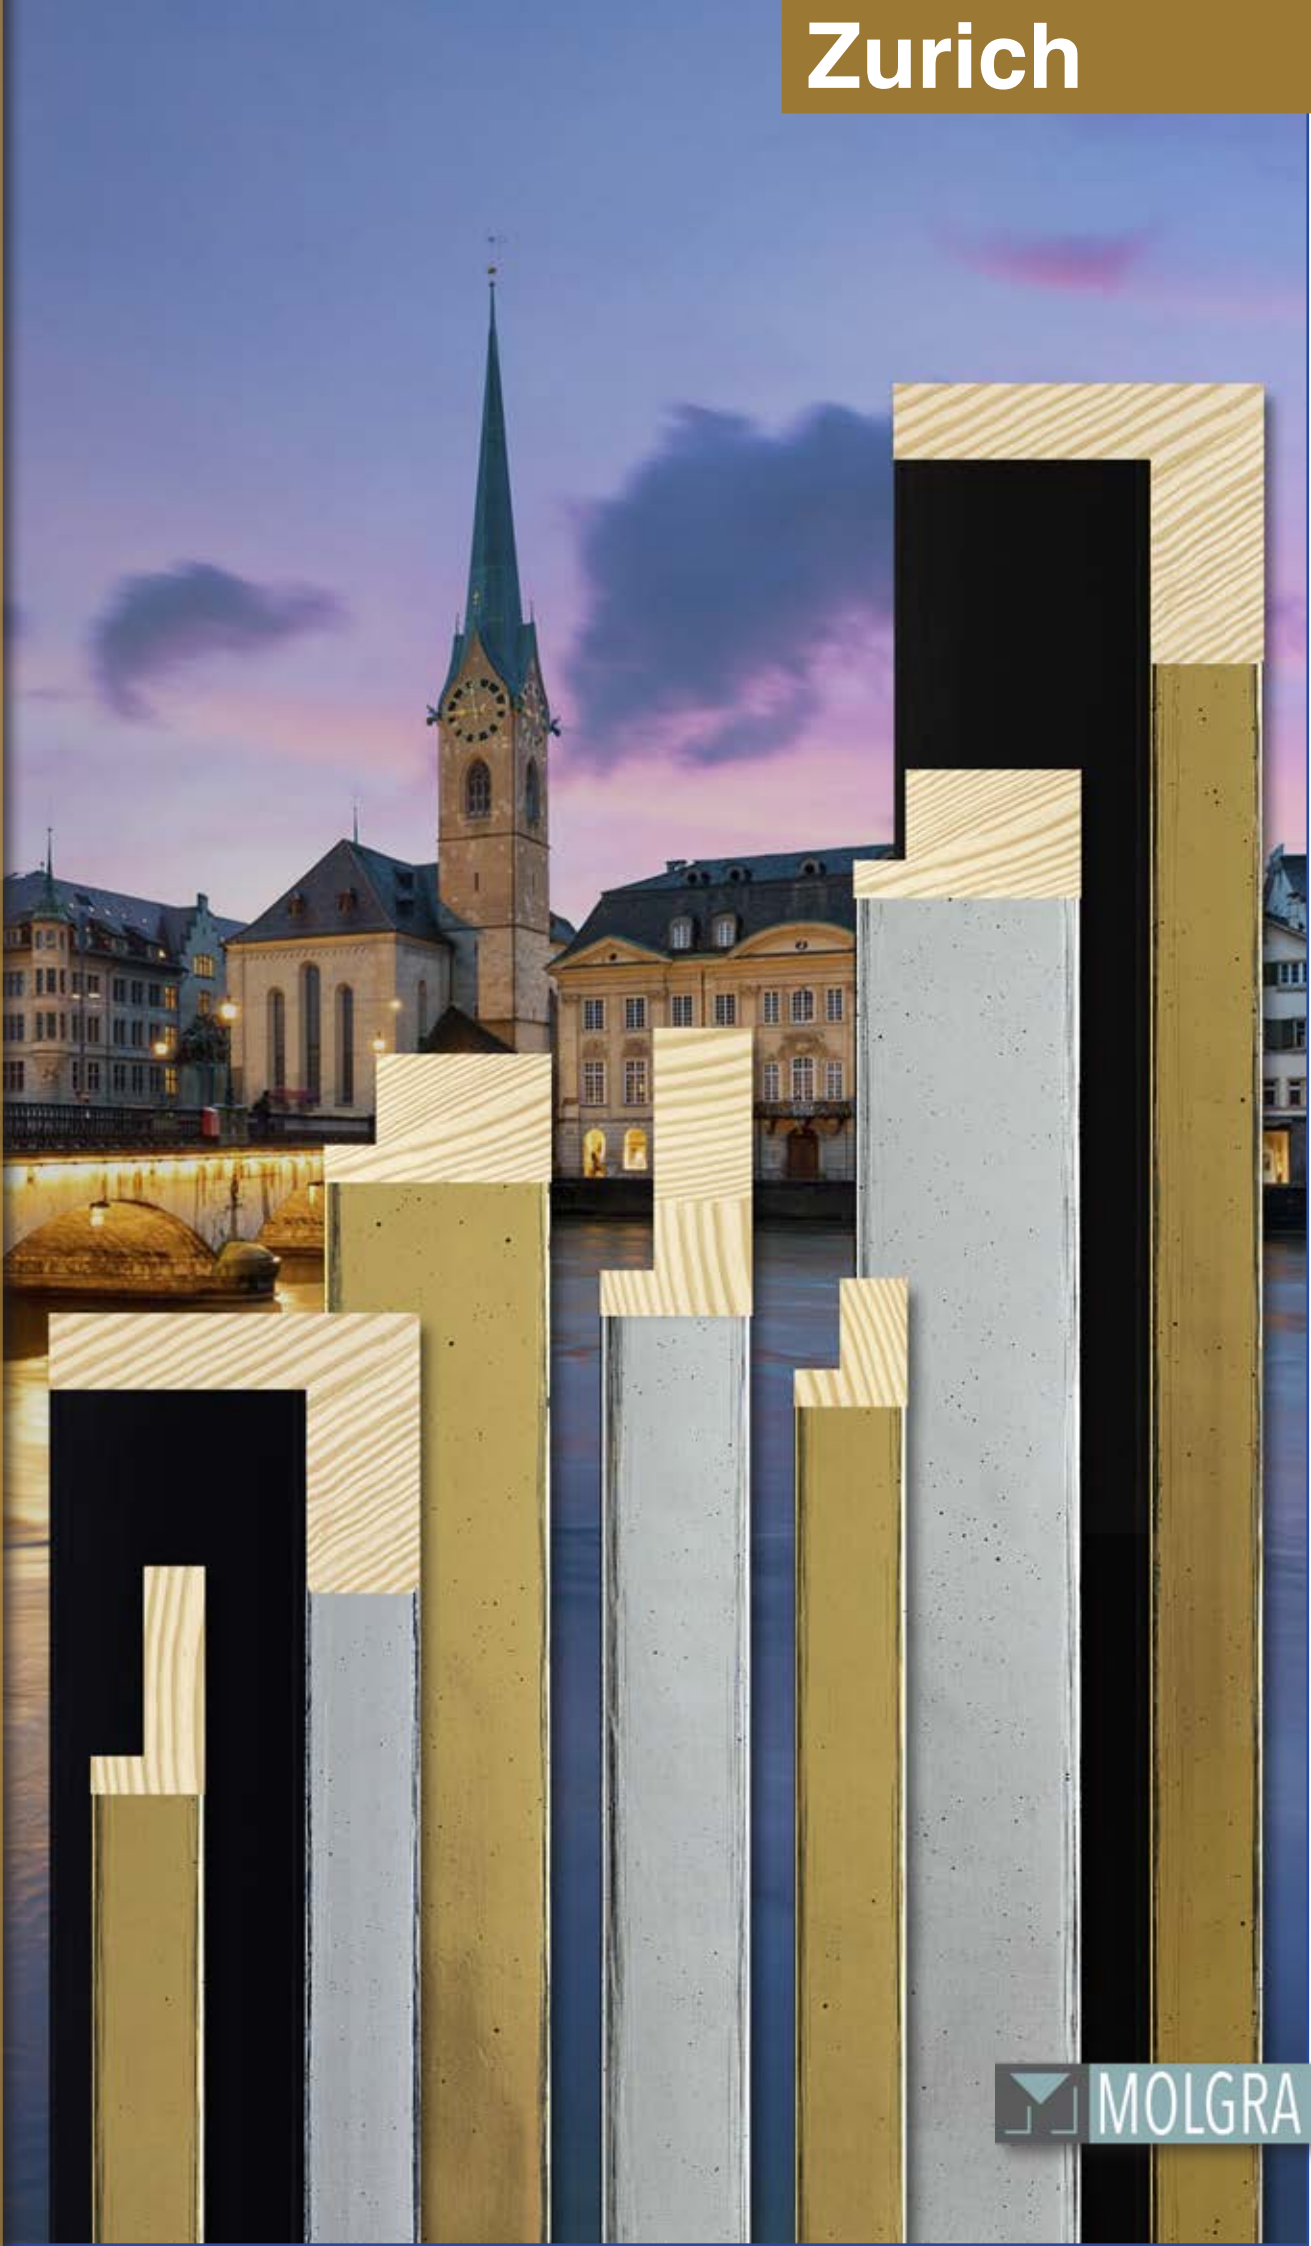

M O L G R A C O O L L E C T I O N

Zurich Collection

The ZURICH collection is light and elegant. The selected profiles are the successes most used of today. They come decorated in gold and silver, both finely executed, it means tradition into framing, delicate dots and black brushed edges bring to life an eternal decoration for our industry.