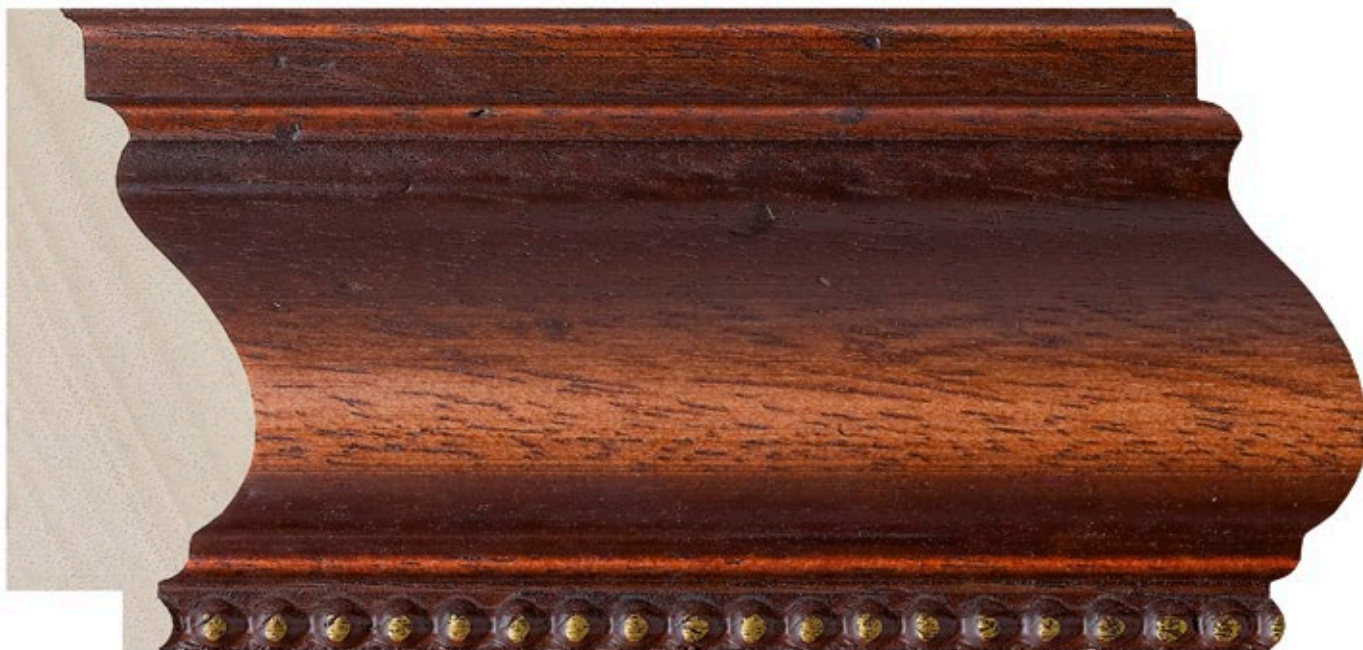

3540/7 85x33mm