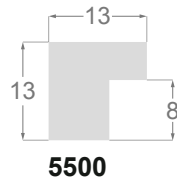

M O L G R A C O L L E C T I O N

Filos Collection

The FILOS collection is a small contribution with a wide variety of finishes for its three profiles, easy to frame.

A 13x13mm profile with ayous wood and with a wide variety of finishes that provide elegance and subtlety in equal parts. An 11x5mm profile and another 11x7mm profile with a pine finish and classic finishes.

/2

/4

/24

/22

/17

/7

/93

/86

/32

/31

5500/84 13x13mm

5500/86 13x13mm

5500/85 13x13mm

5500/83 13x13mm

5500/93 13x13mm

5500/24 13x13mm

5500/7 13x13mm

5500/17 13x13mm

5500/22 13x13mm

5500/4 13x13mm

5500/2 13x13mm

4201/31 11x5mm

4201/33 11x5mm

4201/32 11x5mm