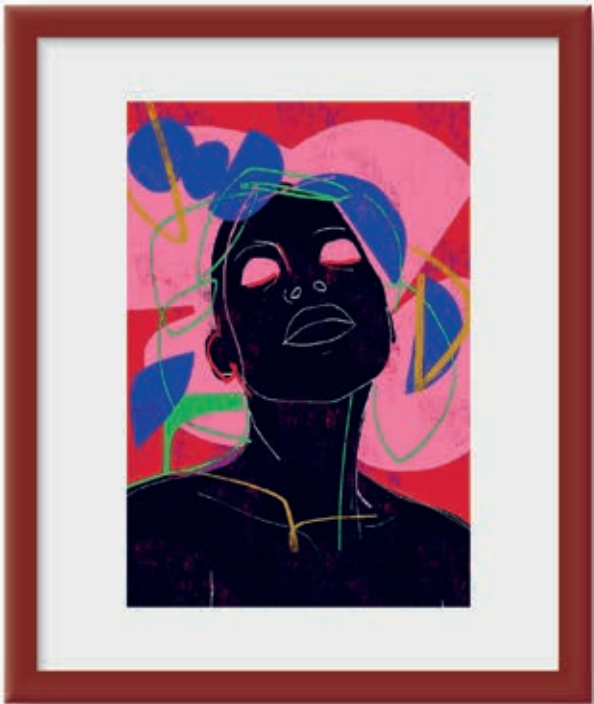

Crayon

M O L G R A C O L L E C T I O N

MOLGRA

Crayon Collection

The CRAYON collection, made from ayous wood treated with double mothproofing, is made using delicate traditional techniques in combination with the most advanced machinery. The quality of the treated surface stands out within its simplicity, it is made up of a wide color palette that will allow the framer to accentuate or combine any desired color of a work. Due to its size it can be used as an interior edge with various moldings.

5510

5510/4 17x18mm

5510/14 17x18mm

5510/13 17x18mm

5510/17 17x18mm

5510/20 17x18mm

5510/10 17x18mm

5510/30 17x18mm