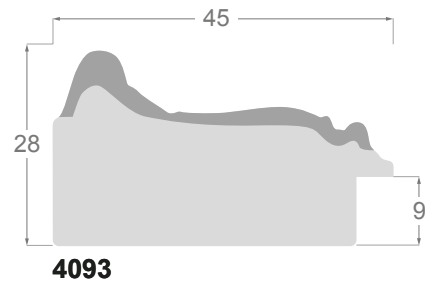

4065

4058

4059

4081

4078/31 45x25mm

Gold leaf

4078/33 45x25mm

Silver leaf

4078/34 45x25mm

4078/32 45x25mm

Silver leaf

4066/31 105x48mm

Gold leaf

4065/31 81x42mm

Gold leaf

4059/31 115x57mm