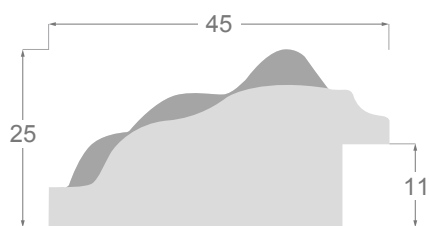

Barroco Collection

The BARROCO Collection is identified by high-quality moldings, with decorations made with gold or silver leaf, with a handcrafted touch.