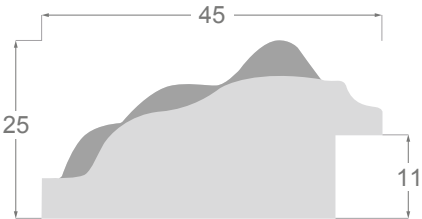

Barroco Collection

The BARROCO Collection is identified by high-quality moldings, with decorations made with gold or silver leaf, with a handcrafted touch.

4078