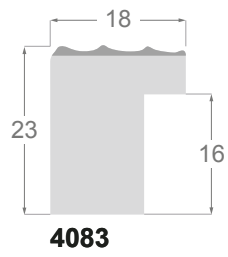

4065

4058

4059

4081

4078/31 45x25mm

Gold leaf

4078/33 45x25mm

Silver leaf

4078/34 45x25mm

4078/32 45x25mm

Silver leaf

4066/31 105x48mm

Gold leaf

4065/31 81x42mm

Gold leaf

4059/31 115x57mm

Gold leaf

4058/31 76x37mm

Gold leaf

4059/33 115x57mm

Silver leaf

4058/33 76x37mm

Silver leaf

4084/34 75x36mm