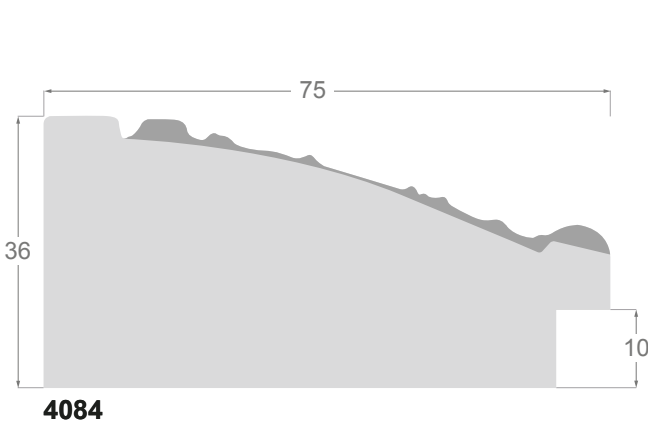

4065

4058

4059

4081

4078/31 45x25mm

Gold leaf

4078/33 45x25mm

Silver leaf

4078/34 45x25mm

4078/32 45x25mm

Silver leaf

4066/31 105x48mm

Gold leaf

4065/31 81x42mm

Gold leaf

4059/31 115x57mm

Gold leaf

4058/31 76x37mm

Gold leaf

4059/33 115x57mm

Silver leaf

4058/33 76x37mm

Silver leaf

4084/34 75x36mm