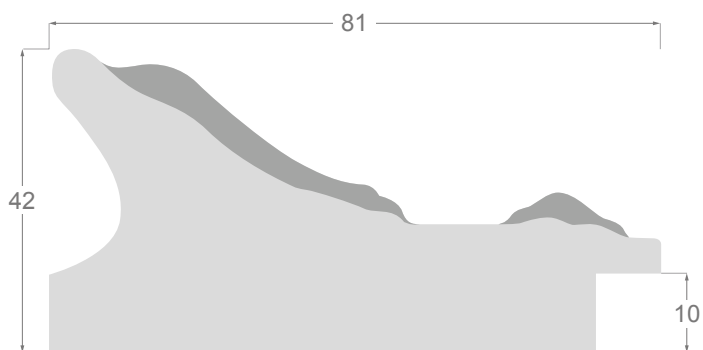

Barroco Collection

The BARROCO Collection is identified by high-quality moldings, with decorations made with gold or silver leaf, with a handcrafted touch.