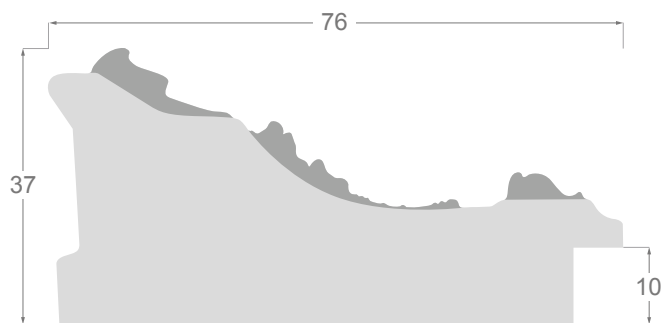

Barroco Collection

The BARROCO Collection is identified by high-quality moldings, with decorations made with gold or silver leaf, with a handcrafted touch.