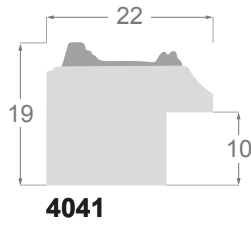

4065

4058

4059

4081

4078/31 45x25mm

Gold leaf

4078/33 45x25mm

Silver leaf

4078/34 45x25mm

4078/32 45x25mm

Silver leaf

4066/31 105x48mm

Gold leaf

4065/31 81x42mm

Gold leaf

4059/31 115x57mm