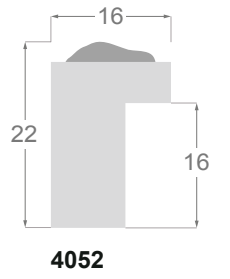

4065

4058

4059

4081

4078/31 45x25mm

Gold leaf

4078/33 45x25mm

Silver leaf

4078/34 45x25mm

4078/32 45x25mm

Silver leaf

4066/31 105x48mm

Gold leaf

4065/31 81x42mm

Gold leaf

4059/31 115x57mm

Gold leaf

4058/31 76x37mm

Gold leaf

4059/33 115x57mm

Silver leaf

4058/33 76x37mm

Silver leaf

4084/34 75x36mm