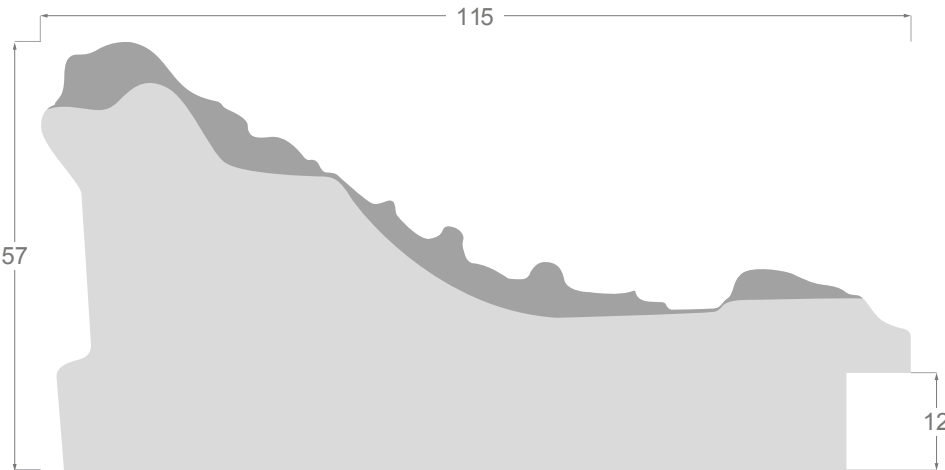

Barroco Collection

The BARROCO Collection is identified by high-quality moldings, with decorations made with gold or silver leaf, with a handcrafted touch.

4059