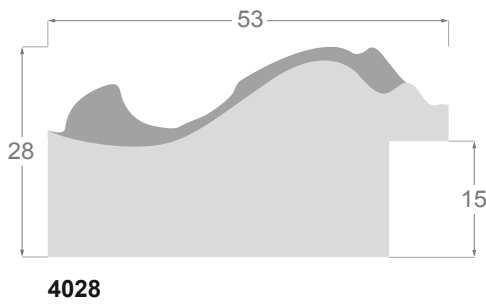

4065

4058

4059

4081

4078/31 45x25mm

Gold leaf

4078/33 45x25mm

Silver leaf

4078/34 45x25mm

4078/32 45x25mm

Silver leaf

4066/31 105x48mm

Gold leaf

4065/31 81x42mm

Gold leaf

4059/31 115x57mm