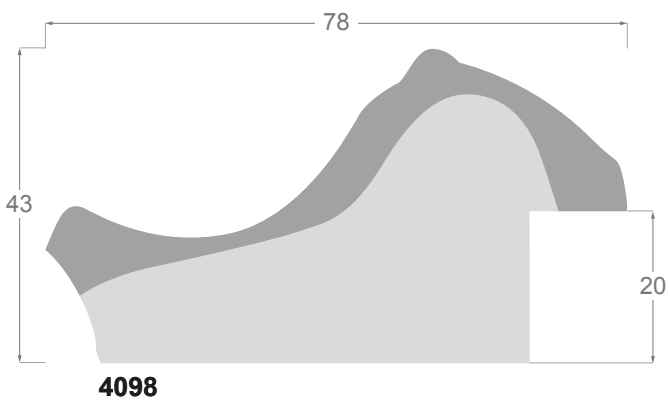

4065

4058

4059

4081

4078/31 45x25mm

Gold leaf

4078/33 45x25mm

Silver leaf

4078/34 45x25mm

4078/32 45x25mm

Silver leaf

4066/31 105x48mm

Gold leaf

4065/31 81x42mm

Gold leaf

4059/31 115x57mm