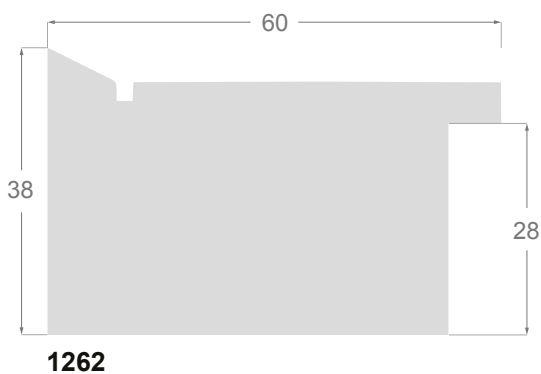

## Natural Walnut-Wenge Veneer

**1262/142** 60x38mm

**1261/142** 40x30mm

**1260/142** 30x25mm