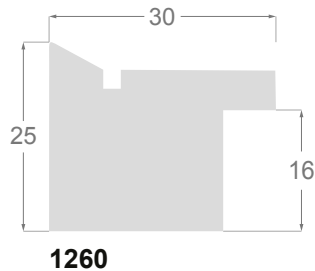

## Natural Walnut-Wenge Veneer

**1262/142** 60x38mm

**1261/142** 40x30mm

**1260/142** 30x25mm

# Natural Wenge Veneer

**1262/117** 60x38mm

**1261/117** 40x30mm