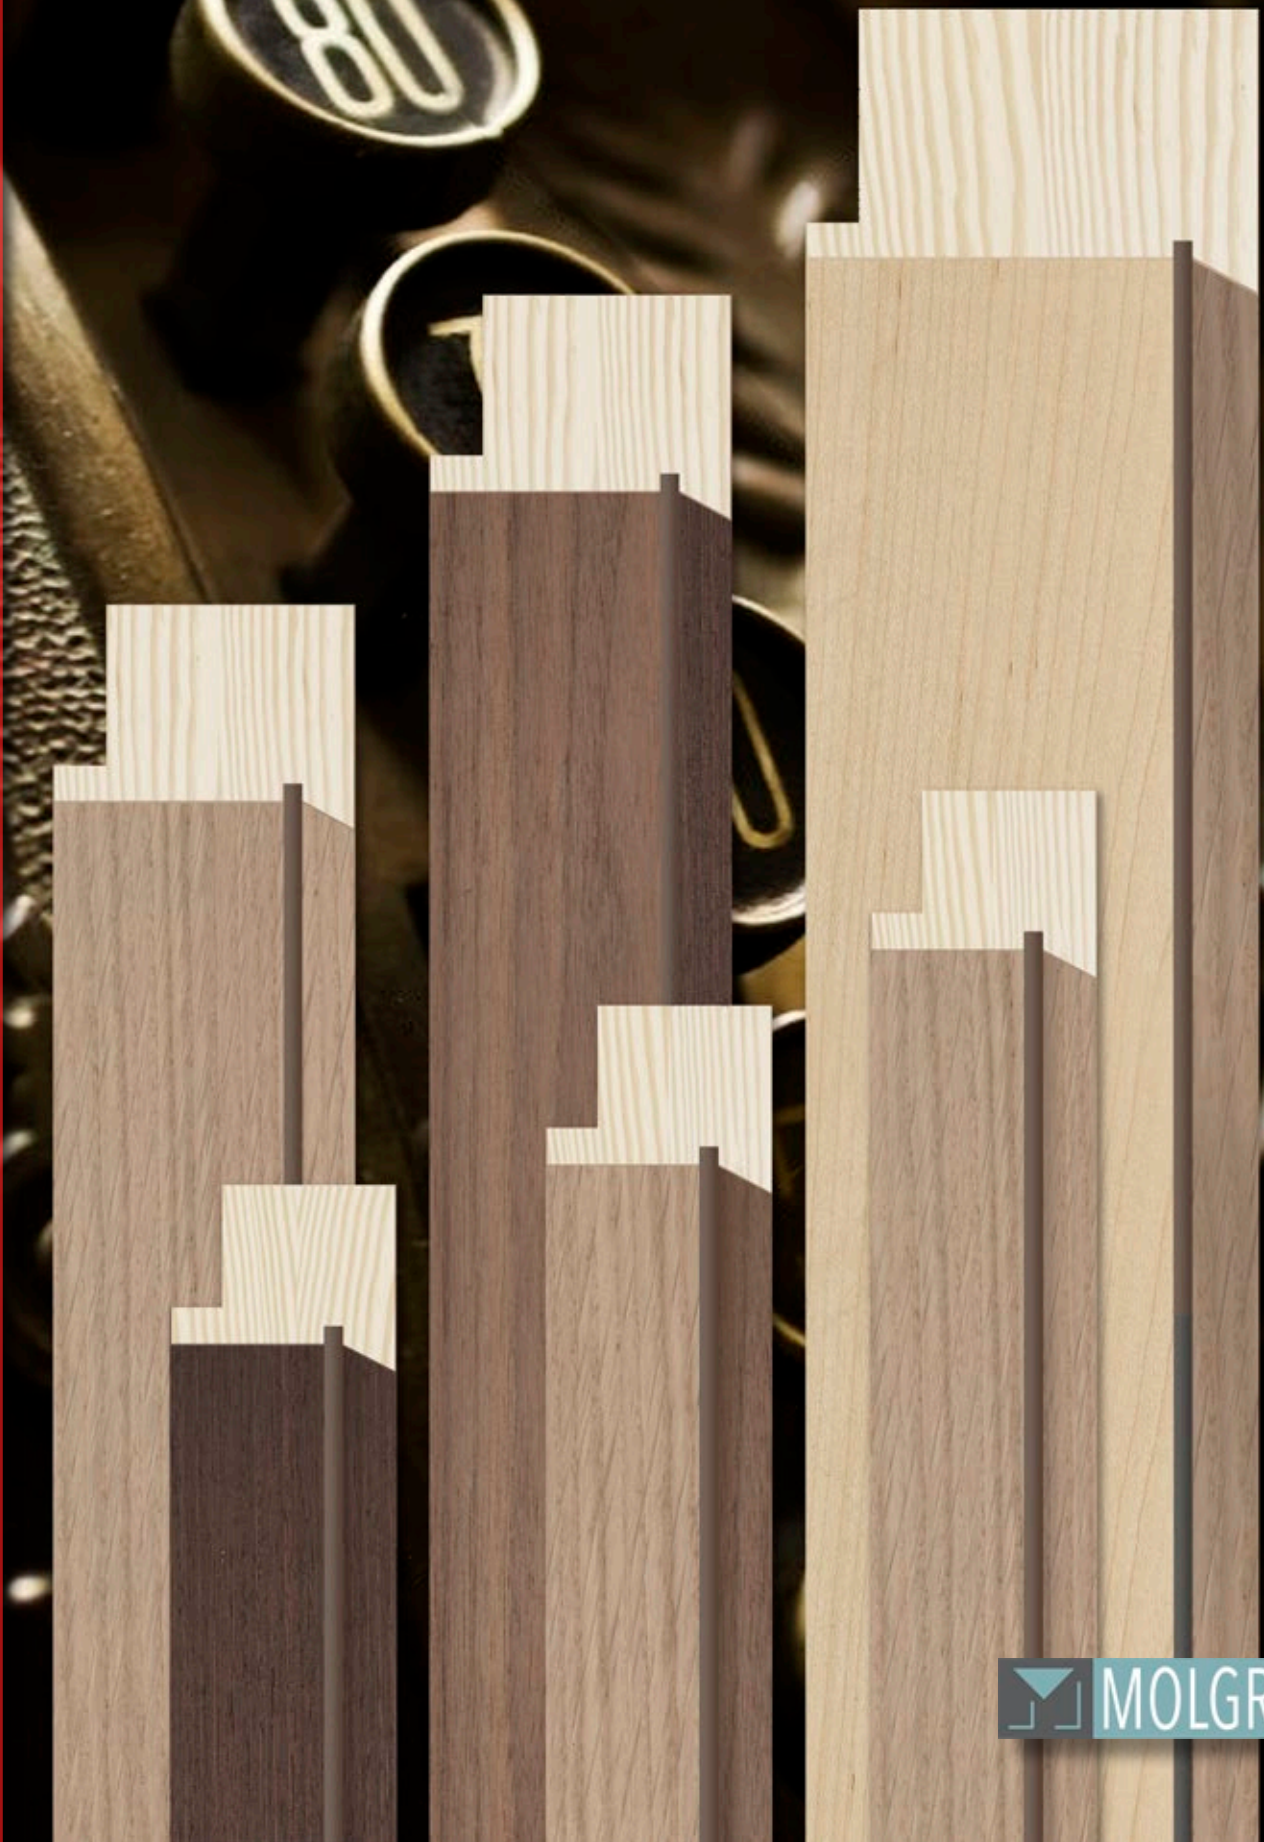

# Cash Collection

The CASH collection is part of our production of completely natural wood veneers, it represents as such the most up-to-date of our range, but in this case its difficult angles, its details, the combination of the different woods, show off the technical capacity that our craftsmen and advanced machinery is capable of achieving. An example of innovation and trend in every single mold.