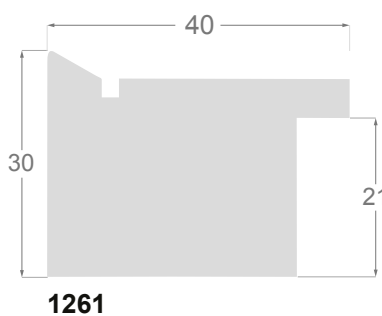

## Natural Walnut-Wenge Veneer

**1262/142** 60x38mm

**1261/142** 40x30mm

**1260/142** 30x25mm