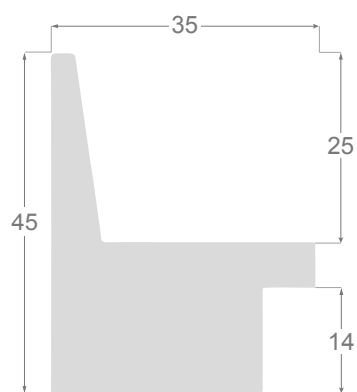

/515

/513

/516

/514

/512

/001

1259

1258

1259/515 60x50mm

1259/513 60x50mm

1259/516 60x50mm

1259/514 60x50mm

1259/512 60x50mm

1259/001 60x50mm

1258/515 35x45mm

1258/513 35x45mm

1258/516 35x45mm

1258/514 35x45mm

1258/512 35x45mm

1258/001 35x45mm

*Profiles 1259 and 1259 support use as an “ele” for canvas/rack mounting

CUSTOMIZABLE EDGES

There is the possibility that you can customize the edges in different colors in each of the finishes