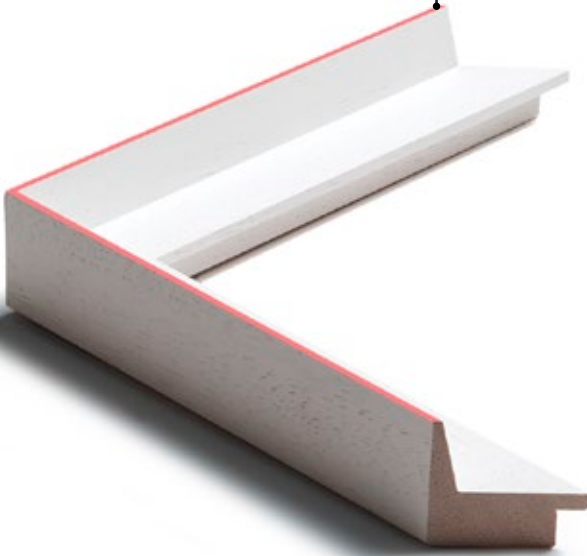

CUSTOMIZABLE EDGES

There is the possibility that you can customize the edges in different colors in each of the finishes