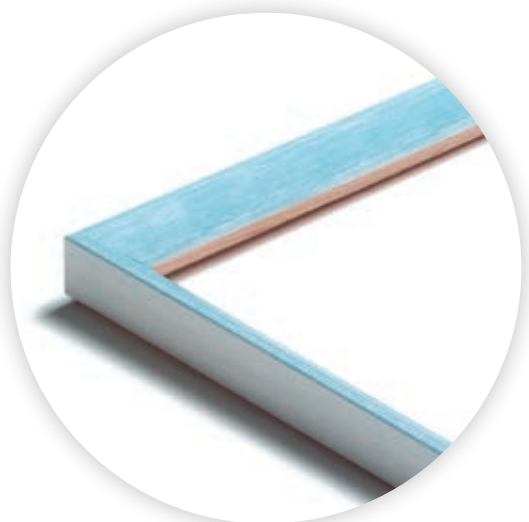

Pinocchio

M O L G R A C O L L E C T I O N

Pinocchio Collection

The PINOCCHIO collection is manufactured in a small dimensions profile, valid for the small and medium format.

Its pastel colors, thanks to its delicately brushed patina, end up to make wood the true protagonist, which reminds us is this mythical universal character.

/6

/10

/7

/8

/5

/9

3558

White backside