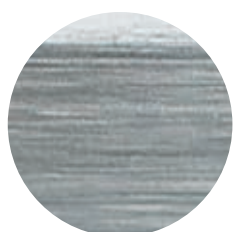

Pinocchio

M O L G R A C O L L E C T I O N

Pinocchio Collection

The PINOCCHIO collection is manufactured in a small dimensions profile, valid for the small and medium format.

Its pastel colors, thanks to its delicately brushed patina, end up to make wood the true protagonist, which reminds us is this mythical universal character.

/6

/10

/7

/8

/5

/9

3558

White backside