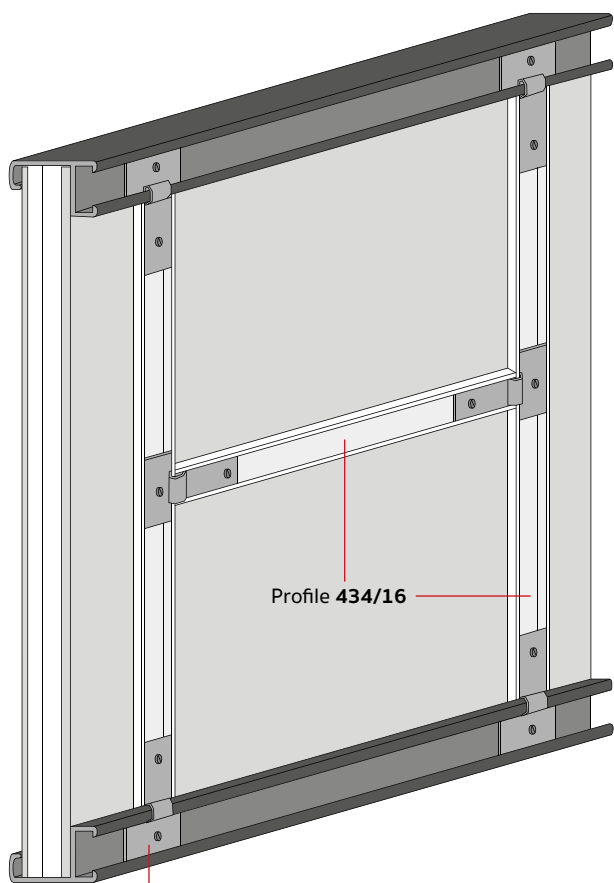

Stabilizer profile for aluminum frames

Example of mounting with profile H stabilizer

Example of mounting with profile single stabilizer

The stabilizer profile is **compatible with all our range of aluminum profiles**.
Ideal for reinforcing medium/large dimension frames.