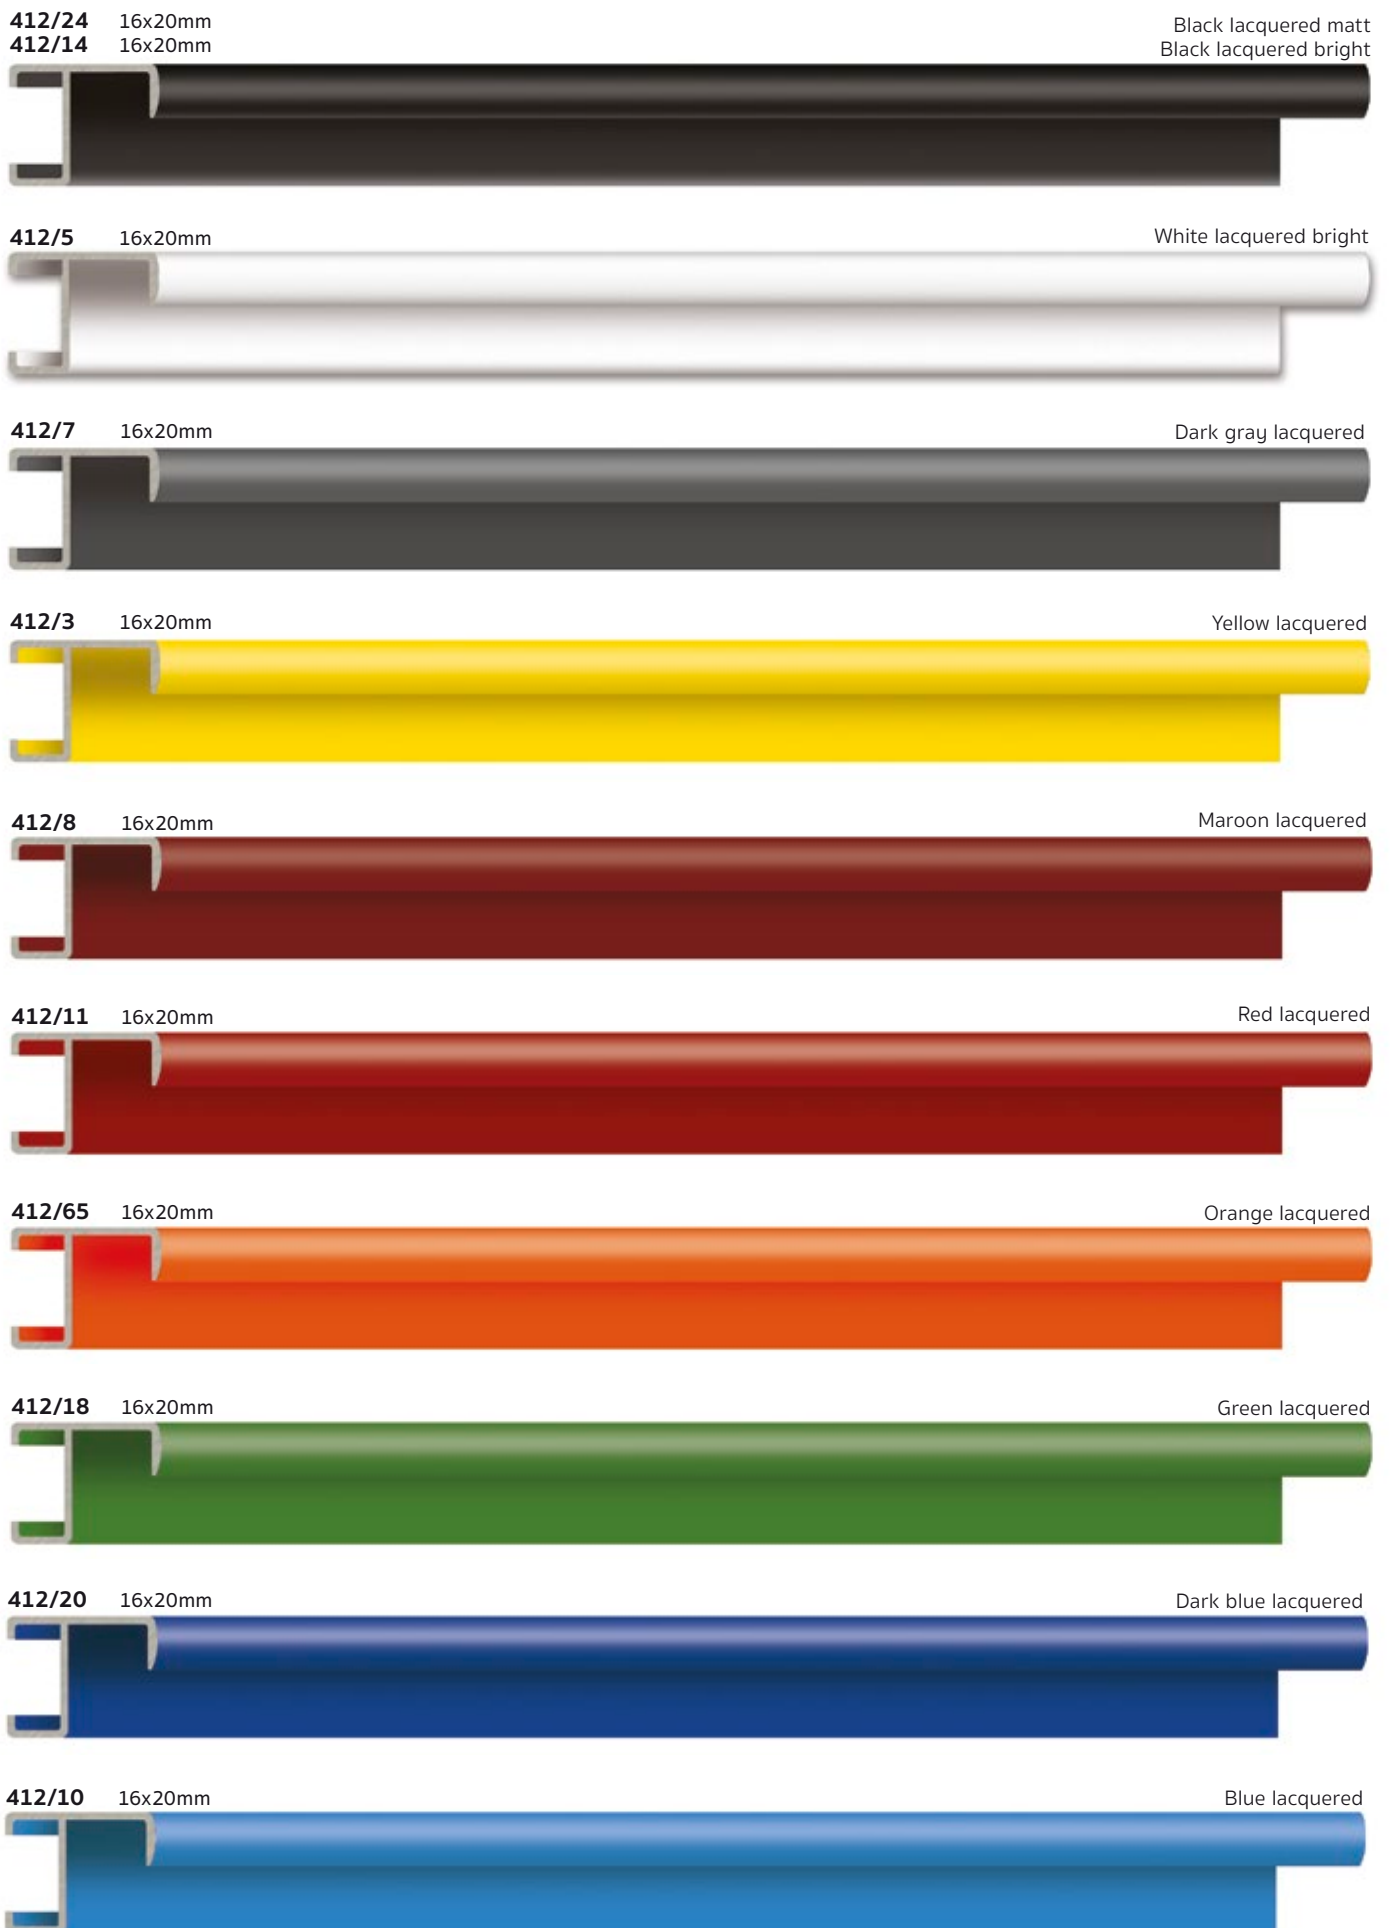

Black lacquered matt

425/84 16x24mm

Charcoal purpurin

425/16 16x24mm

Matte anodized aluminum

425/25 16x24mm

Champagne anodized matt

425/5 16x24mm

White lacquered bright

425/22 16x24mm

White lacquered matt

416/4 16x36mm Black anodized matt

416/24 16x36mm Black lacquered matt

416/84 16x36mm Slate purpurin

416/16 16x36mm Silver anodized matt

416/5 16x36mm White lacquered bright