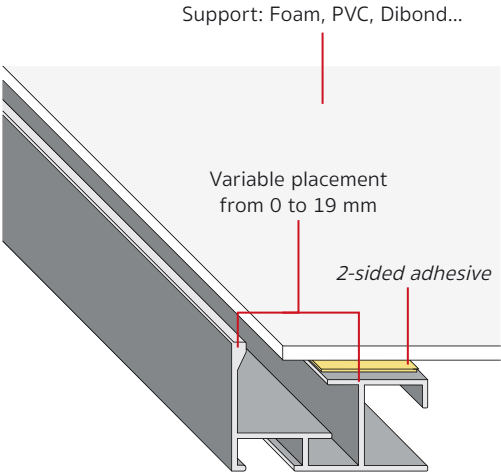

Lacquered white

420/24 16x29mm

Black lacquered matt

420/16 16x29mm

Silver anodized matt

Aluminum American boxes

Mounting example as american box

Mounting example of conventional assembly

Stabilizer profile for aluminum frames

Example of mounting with profile H stabilizer

Example of mounting with profile single stabilizer

The stabilizer profile is **compatible with all our range of aluminum profiles**.
Ideal for reinforcing medium/large dimension frames.