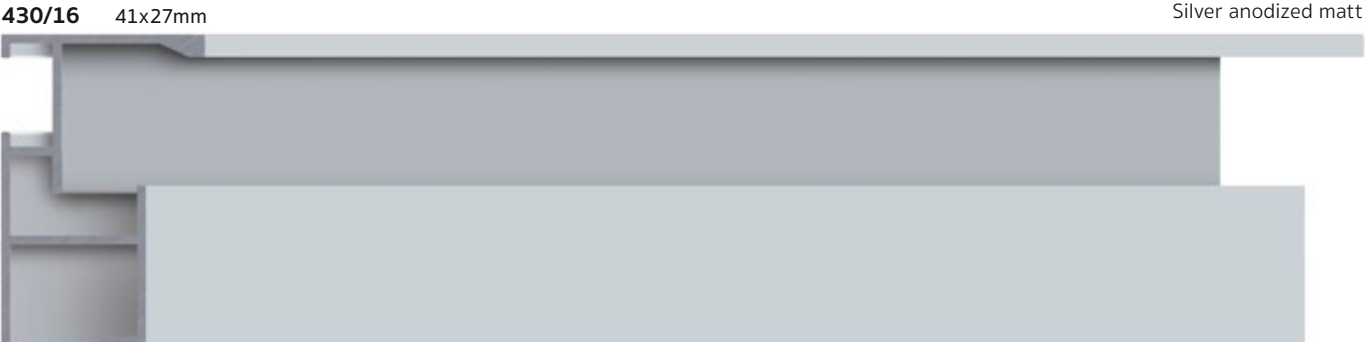

Lacquered white

420/24 16x29mm

Black lacquered matt

420/16 16x29mm

Silver anodized matt

Aluminum American boxes

Mounting example as american box

Mounting example of conventional assembly