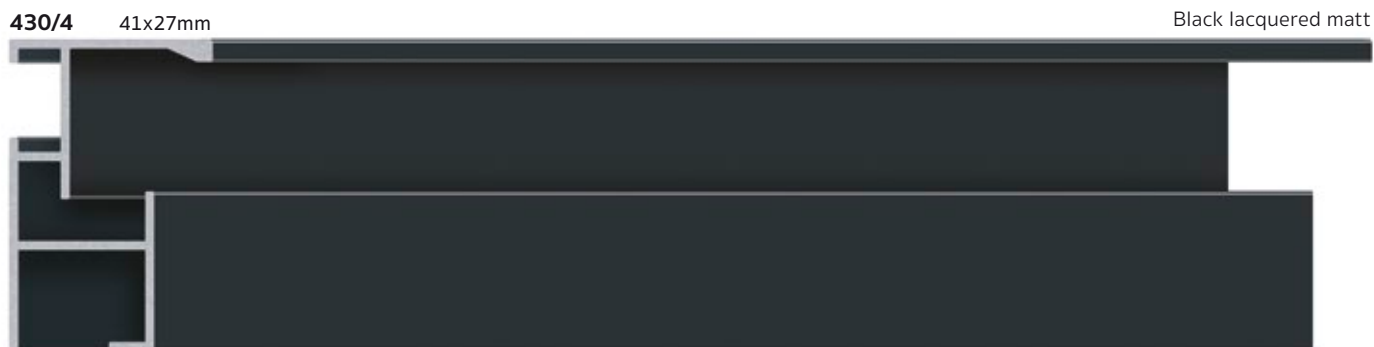

Aluminum American boxes