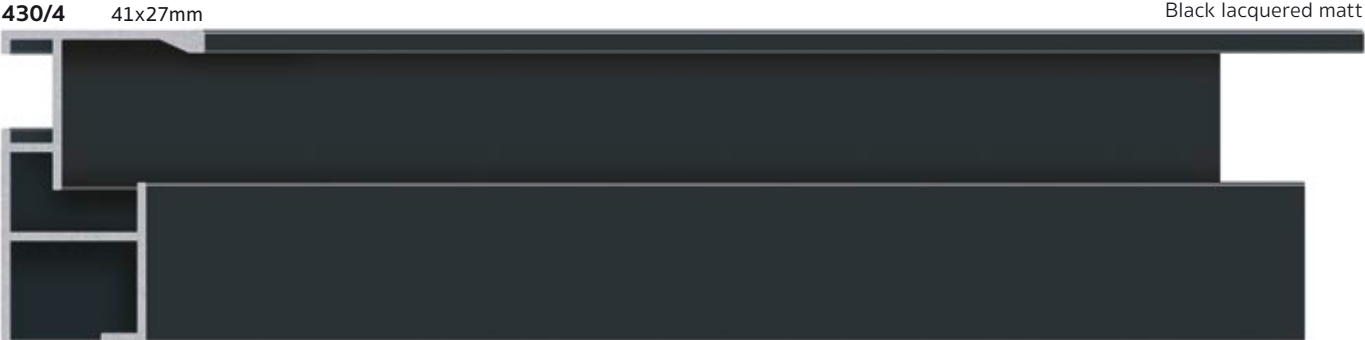

Aluminum American boxes