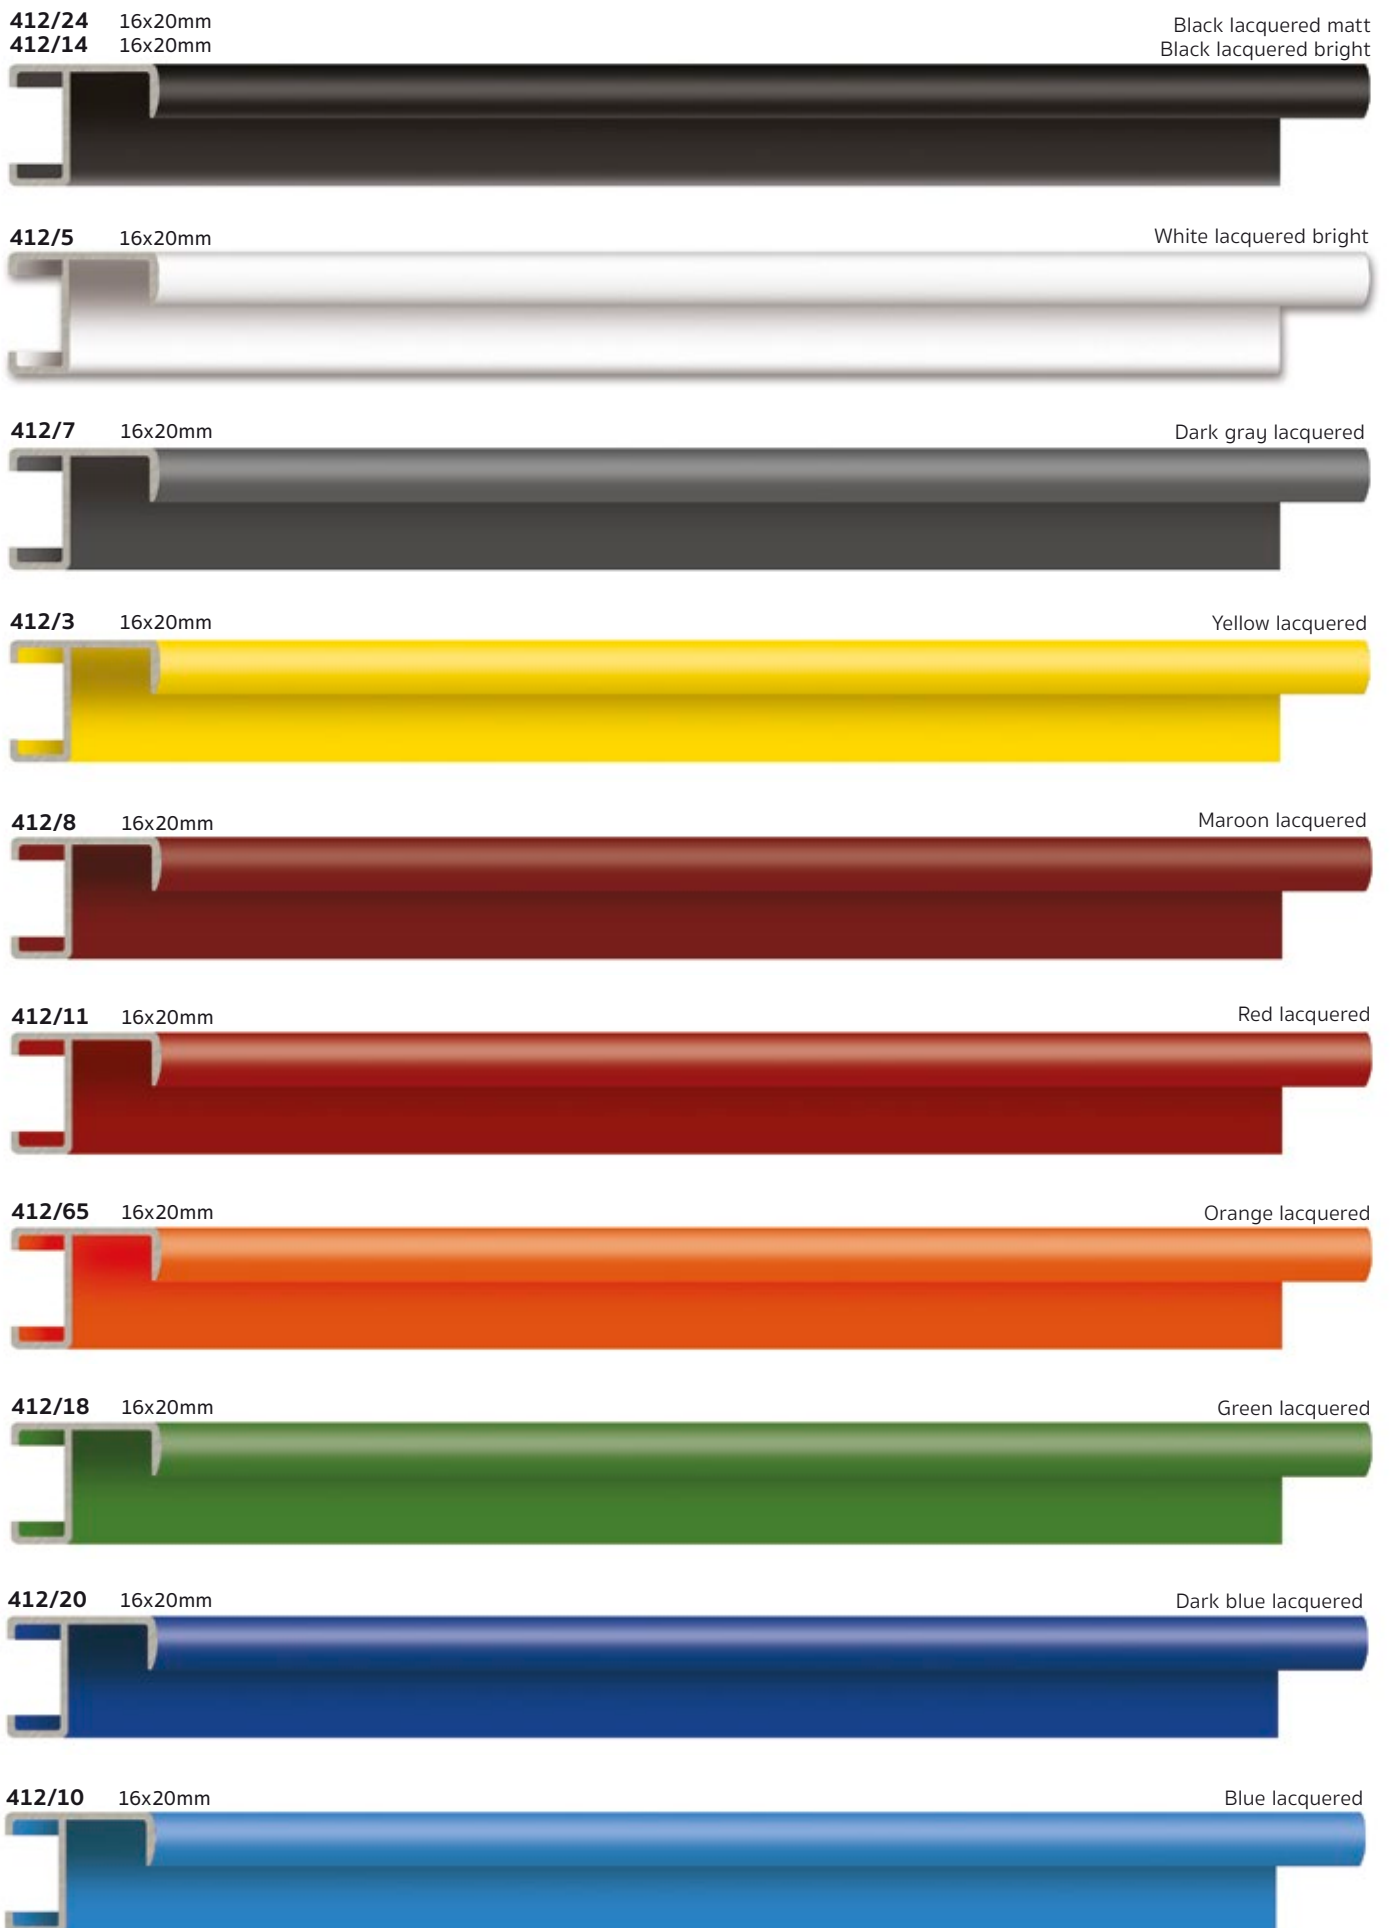

412/16 16x20mm  
412/56 16x20mm

Silver anodized matt  
Silver anodized bright

412/15 16x20mm

Bronze anodized matt

412/13 16x20mm  
412/53 16x20mm

Gold anodized matt  
Gold anodized bright

412/25 16x20mm  
412/55 16x20mm

Champagne anodized matt  
Champagne anodized bright

412/94 16x20mm

Black purpurin

412/84 16x20mm

Charcoal purpurin

**416/4** 16x36mm Black anodized matt

**416/24** 16x36mm Black lacquered matt

**416/84** 16x36mm Slate purpurin

**416/16** 16x36mm Silver anodized matt

**416/5** 16x36mm White lacquered bright

**410/22** 16x20mm  
**410/5** 16x20mm

White lacquered matt  
White lacquered bright

**410/16** 16x20mm

Silver anodized matt

**423/24** 16x25mm

Black lacquered matt

**423/16** 16x25mm

Silver anodized matt