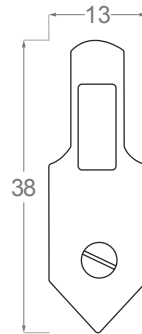

Anchorage + Stabilizing profile

413/3 Box of 400 units with screw

413/4 Box of 400 units

413/6 Box of 100 units

413/9 Box of 200 units

413/1 Box of 1.000 units

413/8
Box of 250 units with screw

413/5
Box of 200 units with screw

KIT

413/98 Kit for the assembling of 1 aluminum frame

413/99 Kit for assembling 100 frames with aluminum moldings

Aluminum American boxes

Aluminum American boxes

Wrapped aluminum profile

427/224 16x35mm

427/227 16x35mm