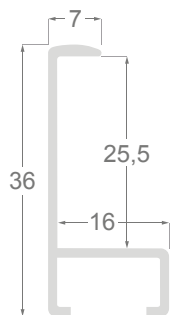

Aluminium Collection

416