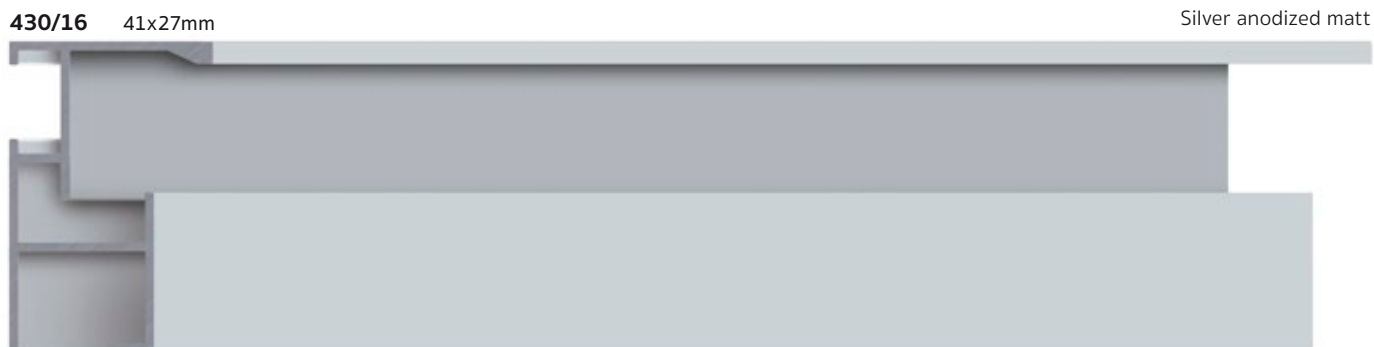

Aluminum American boxes