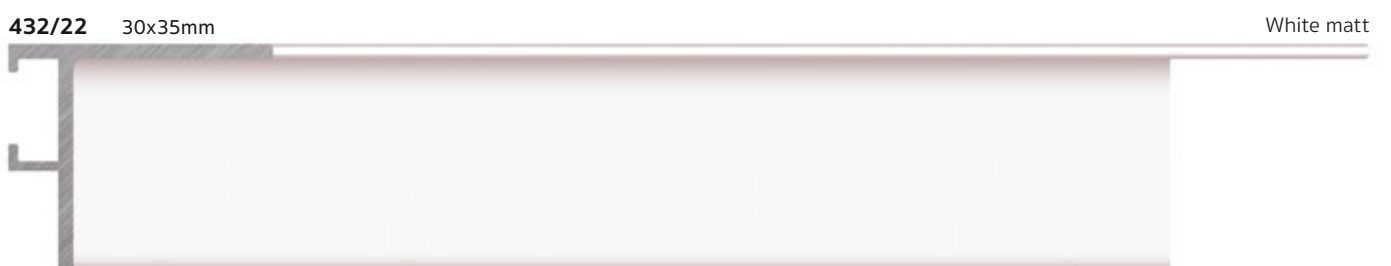

KIT

413/98 Kit for the assembling of 1 aluminum frame

413/99 Kit for assembling 100 frames with aluminum moldings

Aluminum American boxes

Aluminum American boxes

Wrapped aluminum profile

427/224 16x35mm

427/227 16x35mm