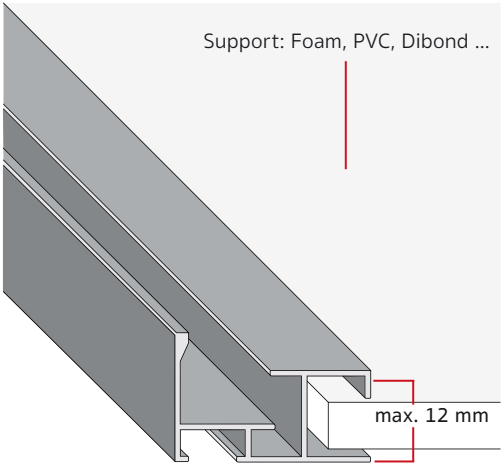

Lacquered white

420/24 16x29mm

Black lacquered matt

420/16 16x29mm

Silver anodized matt

Aluminum American boxes

Mounting example as american box

Mounting example of conventional assembly

Stabilizer profile for aluminum frames

Example of mounting with profile H stabilizer

Example of mounting with profile single stabilizer

The stabilizer profile is **compatible with all our range of aluminum profiles**.
Ideal for reinforcing medium/large dimension frames.