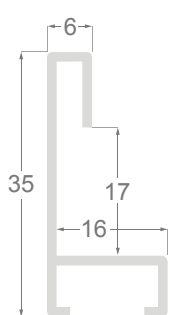

Aluminium Collection

427

Anchorage + Stabilizing profile