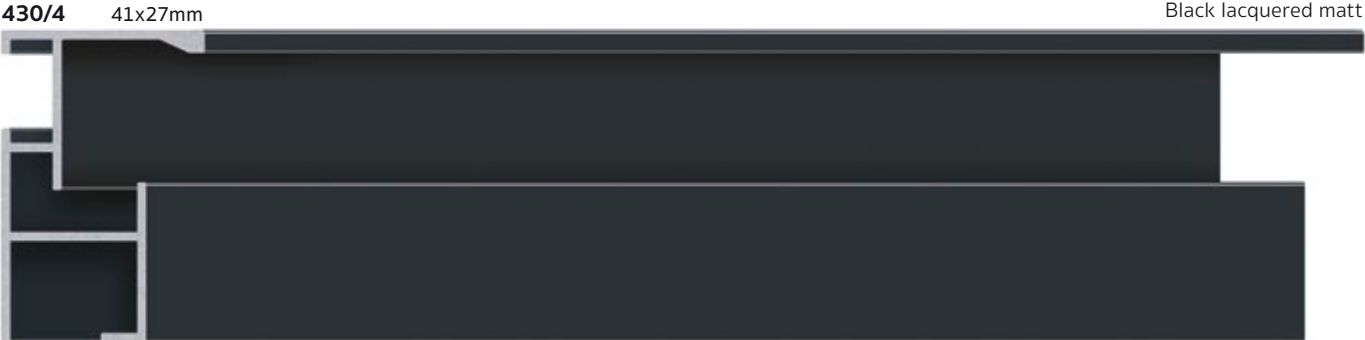

Lacquered white

420/24 16x29mm

Black lacquered matt

420/16 16x29mm

Silver anodized matt

Aluminum American boxes

Mounting example as american box

Mounting example of conventional assembly