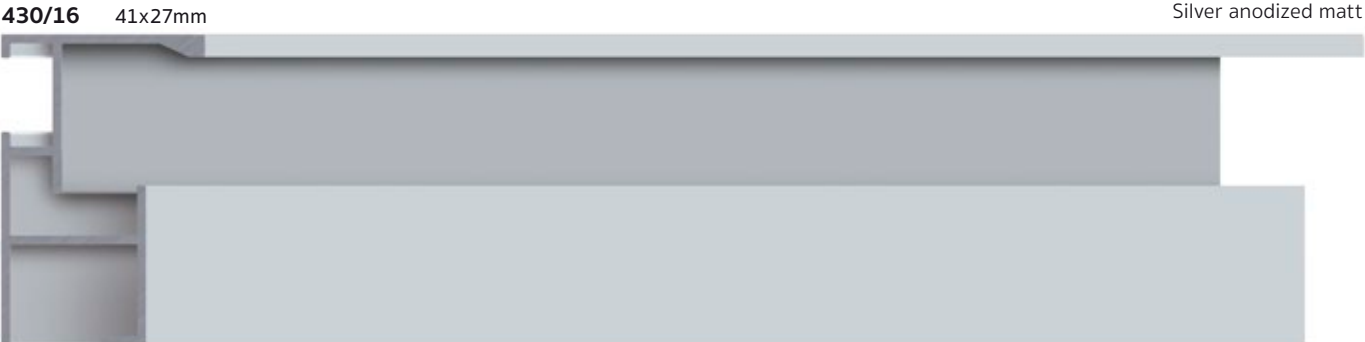

Aluminum American boxes