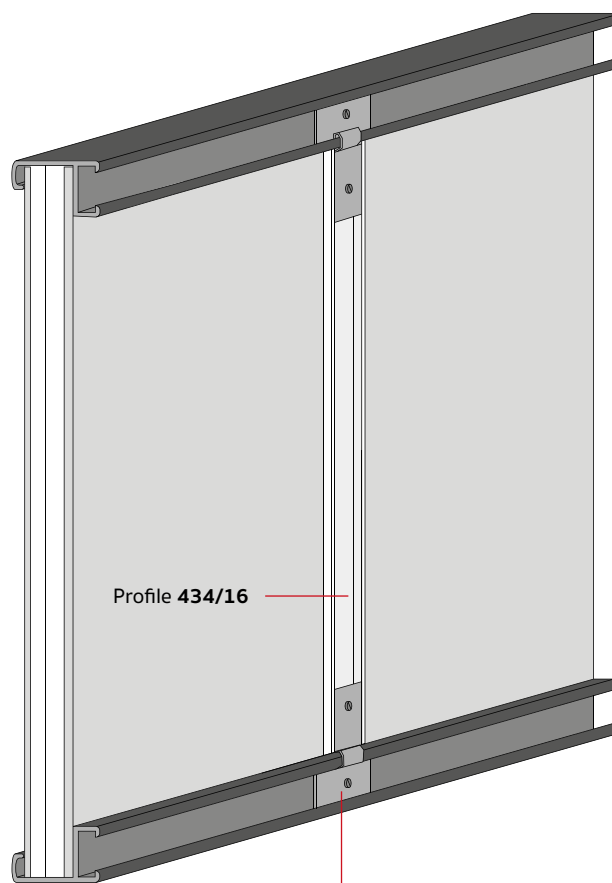

Lacquered white

420/24 16x29mm

Black lacquered matt

420/16 16x29mm

Silver anodized matt

Aluminum American boxes

Mounting example as american box

Mounting example of conventional assembly

Stabilizer profile for aluminum frames

Example of mounting with profile H stabilizer

Example of mounting with profile single stabilizer

The stabilizer profile is **compatible with all our range of aluminum profiles**.
Ideal for reinforcing medium/large dimension frames.