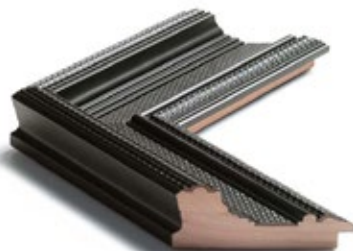

# Holland Collection

Our Holland collection features masterfully sculpted, undulating profiles reminiscent of the elegant frames that once adorned masterpieces like Velázquez's *Las Meninas*. The black paste on finger pine, a noble and durable material, ensures the longevity and realism of this piece. With the HOLLAND collection, you can create classic compositions that exude history and convey a sense of timelessness.

/4

**4047**

**4046**

**4045**

4047/4 106x57mm

4046/4 106x57mm

4045/4 106x57mm

[www.molgra.com](http://www.molgra.com)