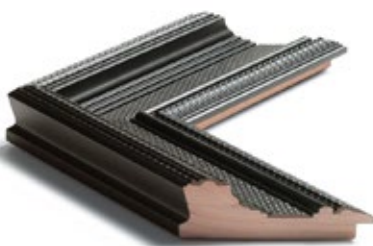

# Holland Collection

Our Holland collection features masterfully sculpted, undulating profiles reminiscent of the elegant frames that once adorned masterpieces like Velázquez's *Las Meninas*. The black paste on finger pine, a noble and durable material, ensures the longevity and realism of this piece. With the HOLLAND collection, you can create classic compositions that exude history and convey a sense of timelessness.

/4

**4047**

**4046**

**4045**

4047/4 106x57mm

4046/4 106x57mm

4045/4 106x57mm

[www.molgra.com](http://www.molgra.com)