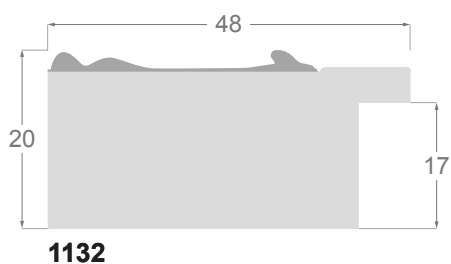

Granada

M O L G R A C O L L E C T I O N

Granada Collection

GRANADA is one of our collections dedicated to mirrors and all those paintings that need a superb frame, with engraving. Our collection has four profiles: 77x42mm, in gold or silver, mounted on pine with finger of the best quality, 1420 of 44x30mm, with its marked flower engraving and 1132, of 48x22mm, of which we have made 2 versions: one with Delicate exterior engraving mounted on a patina and another with a more discreet concave engraving, with even two-tone tones. They exist in gold, silver and white. They combine with any type of work, even the most contemporary.

/705

/706

/710

/711

/712

/713

/441

/442

/722

/724

/720

/719

TURANDOT
MUSICA DI G. PUCCINI

1422/705 77x42mm

1422/706 77x42mm

1132/710 48x22mm