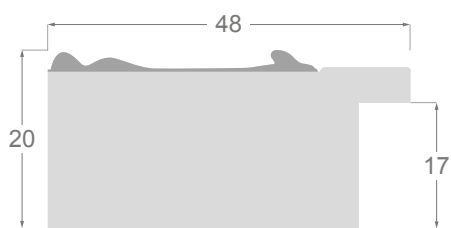

Granada

M O L G R A C O L L E C T I O N

Granada Collection

GRANADA is one of our collections dedicated to mirrors and all those paintings that need a superb frame, with engraving. Our collection has four profiles: 77x42mm, in gold or silver, mounted on pine with finger of the best quality, 1420 of 44x30mm, with its marked flower engraving and 1132, of 48x22mm, of which we have made 2 versions: one with Delicate exterior engraving mounted on a patina and another with a more discreet concave engraving, with even two-tone tones. They exist in gold, silver and white. They combine with any type of work, even the most contemporary.

1422

/705

/706

1132

/710

/711

/712

/713