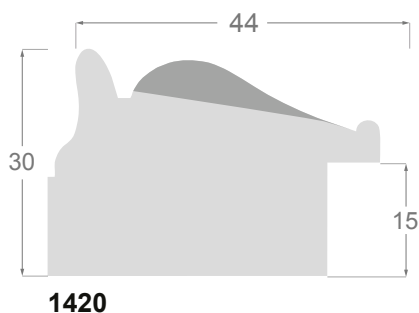

Granada Collection

GRANADA is one of our collections dedicated to mirrors and all those paintings that need a superb frame, with engraving. Our collection has four profiles: 77x42mm, in gold or silver, mounted on pine with finger of the best quality, 1420 of 44x30mm, with its marked flower engraving and 1132, of 48x22mm, of which we have made 2 versions: one with Delicate exterior engraving mounted on a patina and another with a more discreet concave engraving, with even two-tone tones. They exist in gold, silver and white. They combine with any type of work, even the most contemporary.