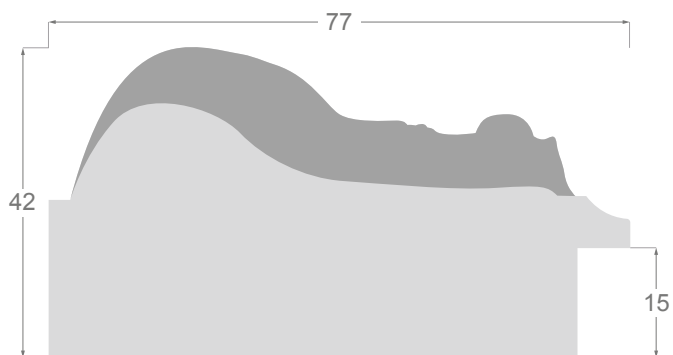

Granada

M O L G R A C O L L E C T I O N

Granada Collection

GRANADA is one of our collections dedicated to mirrors and all those paintings that need a superb frame, with engraving. Our collection has four profiles: 77x42mm, in gold or silver, mounted on pine with finger of the best quality, 1420 of 44x30mm, with its marked flower engraving and 1132, of 48x22mm, of which we have made 2 versions: one with Delicate exterior engraving mounted on a patina and another with a more discreet concave engraving, with even two-tone tones. They exist in gold, silver and white. They combine with any type of work, even the most contemporary.

1422

/705

/706

1132

/710

/711

/712

/713