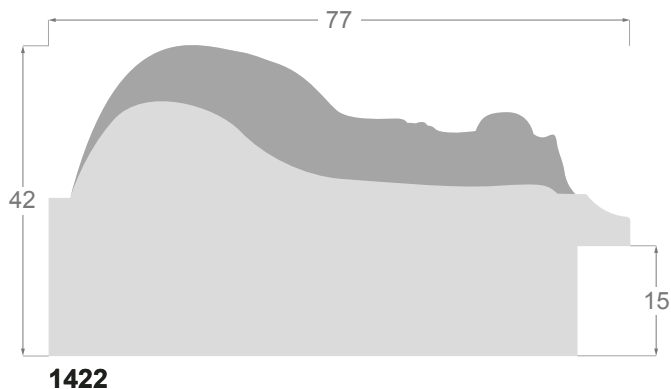

Granada

M O L G R A C O L L E C T I O N

Granada Collection

GRANADA is one of our collections dedicated to mirrors and all those paintings that need a superb frame, with engraving. Our collection has four profiles: 77x42mm, in gold or silver, mounted on pine with finger of the best quality, 1420 of 44x30mm, with its marked flower engraving and 1132, of 48x22mm, of which we have made 2 versions: one with Delicate exterior engraving mounted on a patina and another with a more discreet concave engraving, with even two-tone tones. They exist in gold, silver and white. They combine with any type of work, even the most contemporary.