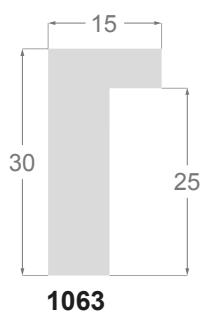

Irati Collection

The IRATI collection refers to the Navarre Forest, the largest beech and fir-trees forest in Europe, together with the Schwarzwald. Its trees from the Pyrenees Chain of Mountains, with their colors of gray, blue and walnut are considered as an ecological treasure.

The collection consists of ten finger-jointed pine profiles, chosen for their dimensions: three flat profiles of 17 mm high, available in several widths; then two architects' profiles, plus two pyramid-like profiles, and finally, a 40x35mm American box and two wider curved profiles for bigger artworks.

Four finishes, with a regular mesh and with the appearance of the wood, were chosen, allowing IRATI to cover many needs, being traditional or modern.

The colors, deep and noble, in homage to these woods, may be combined with a great variety of interiors. The IRATI collection is easy to use, and very affordable economically, for a reliable and quality-oriented result.