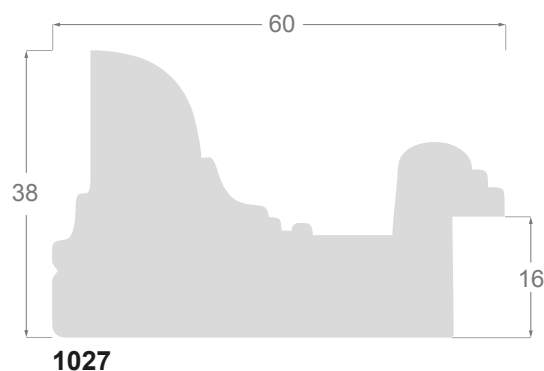

Irati Collection

The IRATI collection refers to the Navarre Forest, the largest beech and fir-trees forest in Europe, together with the Schwarzwald. Its trees from the Pyrenees Chain of Mountains, with their colors of gray, blue and walnut are considered as an ecological treasure.

The collection consists of ten finger-jointed pine profiles, chosen for their dimensions: three flat profiles of 17 mm high, available in several widths; then two architects' profiles, plus two pyramid-like profiles, and finally, a 40x35mm American box and two wider curved profiles for bigger artworks.

Four finishes, with a regular mesh and with the appearance of the wood, were chosen, allowing IRATI to cover many needs, being traditional or modern.

The colors, deep and noble, in homage to these woods, may be combined with a great variety of interiors. The IRATI collection is easy to use, and very affordable economically, for a reliable and quality-oriented result.