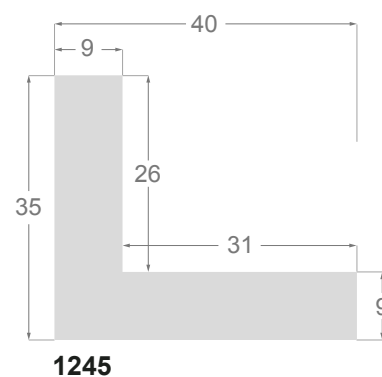

Irati Collection

The IRATI collection refers to the Navarre Forest, the largest beech and fir-trees forest in Europe, together with the Schwarzwald. Its trees from the Pyrenees Chain of Mountains, with their colors of gray, blue and walnut are considered as an ecological treasure.

The collection consists of ten finger-jointed pine profiles, chosen for their dimensions: three flat profiles of 17 mm high, available in several widths; then two architects' profiles, plus two pyramid-like profiles, and finally, a 40x35mm American box and two wider curved profiles for bigger artworks.

Four finishes, with a regular mesh and with the appearance of the wood, were chosen, allowing IRATI to cover many needs, being traditional or modern.

The colors, deep and noble, in homage to these woods, may be combined with a great variety of interiors. The IRATI collection is easy to use, and very affordable economically, for a reliable and quality-oriented result.