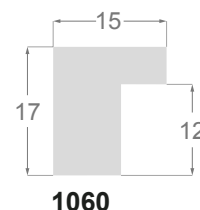

The collection consists of ten finger-jointed pine profiles, chosen for their dimensions: three flat profiles of 17 mm high, available in several widths; then two architects' profiles, plus two pyramid-like profiles, and finally, a 40x35mm American box and two wider curved profiles for bigger artworks.

1028/226 85x48mm

1027/226 60x38mm

1028/227 85x48mm

1027/227 60x38mm

**1155/224** 60x17mm

**1096/224** 30x17mm

**1060/224** 15x17mm

**1083/224** 20x38mm

**1063/224** 15x30mm

1238/224 23x48mm

1237/224 18x30mm

1245/224 40x35mm

**1155/226** 60x17mm

**1096/226** 30x17mm

**1060/226** 15x17mm

**1083/226** 20x38mm

**1063/227** 15x30mm

1238/227 23x48mm

1237/227 18x30mm

1245/227 40x35mm

**1155/223** 60x17mm

**1096/223** 30x17mm

**1060/223** 15x17mm

**1083/223** 20x38mm