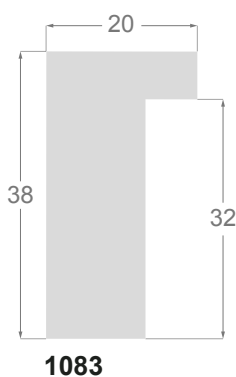

Irati Collection

The IRATI collection refers to the Navarre Forest, the largest beech and fir-trees forest in Europe, together with the Schwarzwald. Its trees from the Pyrenees Chain of Mountains, with their colors of gray, blue and walnut are considered as an ecological treasure.

The collection consists of ten finger-jointed pine profiles, chosen for their dimensions: three flat profiles of 17 mm high, available in several widths; then two architects' profiles, plus two pyramid-like profiles, and finally, a 40x35mm American box and two wider curved profiles for bigger artworks.

Four finishes, with a regular mesh and with the appearance of the wood, were chosen, allowing IRATI to cover many needs, being traditional or modern.

The colors, deep and noble, in homage to these woods, may be combined with a great variety of interiors. The IRATI collection is easy to use, and very affordable economically, for a reliable and quality-oriented result.