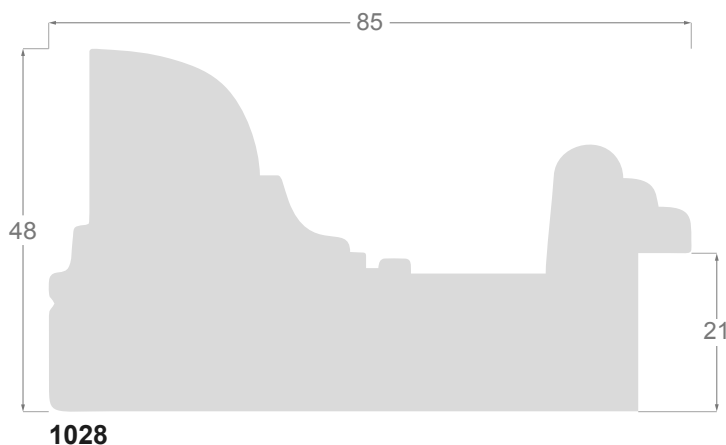

Irati Collection

The IRATI collection refers to the Navarre Forest, the largest beech and fir-trees forest in Europe, together with the Schwarzwald. Its trees from the Pyrenees Chain of Mountains, with their colors of gray, blue and walnut are considered as an ecological treasure.

The collection consists of ten finger-jointed pine profiles, chosen for their dimensions: three flat profiles of 17 mm high, available in several widths; then two architects' profiles, plus two pyramid-like profiles, and finally, a 40x35mm American box and two wider curved profiles for bigger artworks.

Four finishes, with a regular mesh and with the appearance of the wood, were chosen, allowing IRATI to cover many needs, being traditional or modern.

The colors, deep and noble, in homage to these woods, may be combined with a great variety of interiors. The IRATI collection is easy to use, and very affordable economically, for a reliable and quality-oriented result.