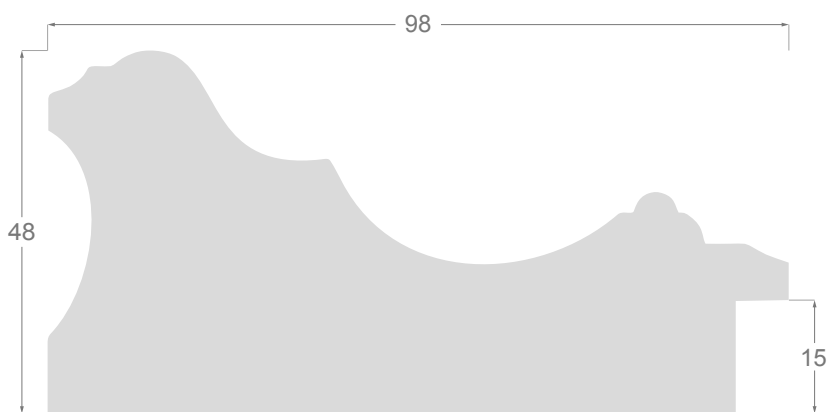

Ibiza Collection

The IBIZA collection blows a wind of joy and warmth in these difficult times. It consists of a series of ten different profiles, from the 10x20mm architect model to a 98x48mm wide moulding, all in high quality finger-jointed pine. A very white decor with open-pore wood imitation. Can be combined with each other or with all types of profiles.

Its interest lies in its open-pore white decoration, very resistant, and designed with great precision: it brings light, and a certain minimalist or on the contrary more rustic touch, to any artwork, painting or poster. Its vocation is to be able to frame any support, and easily enter many homes, making us forget for a while the gray of these times.

/230

1317