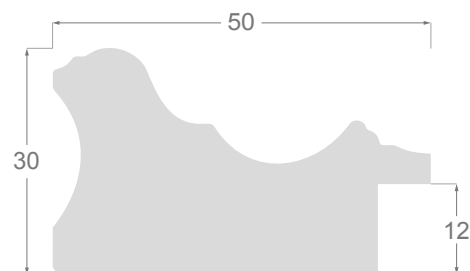

Ibiza Collection

The IBIZA collection blows a wind of joy and warmth in these difficult times. It consists of a series of ten different profiles, from the 10x20mm architect model to a 98x48mm wide moulding, all in high quality finger-jointed pine. A very white decor with open-pore wood imitation. Can be combined with each other or with all types of profiles.

Its interest lies in its open-pore white decoration, very resistant, and designed with great precision: it brings light, and a certain minimalist or on the contrary more rustic touch, to any artwork, painting or poster. Its vocation is to be able to frame any support, and easily enter many homes, making us forget for a while the gray of these times.

/230

1317

1316

1137

1102

1093

1081

1099

1079

1043

1242

1237