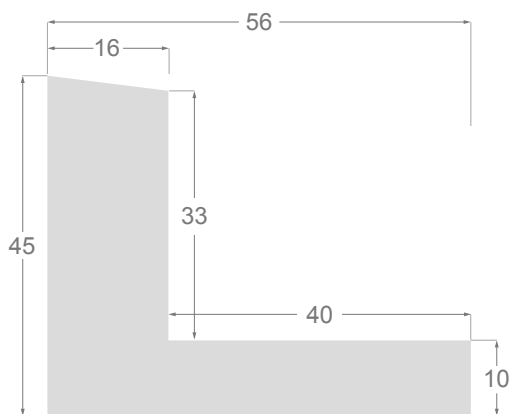

/34

/33

/11

/13

4136

4135

4134

4134

4132

4131

4138

4137

Mahogany backside

4136/34 30x50mm

4135/34 20x40mm

4134/34 15x30mm

4133/34 50x23mm

4132/34 30x20mm

4131/34 15x16mm

Mahogany backside

4138/34 56x45mm

4137/34 38x36mm

Black backside

4136/33 30x50mm

4137/11 38x36mm

White backside

4134/13 15x30mm

4133/13 50x23mm

4132/13 30x20mm

4131/13 15x16mm

White backside

4138/13 56x45mm