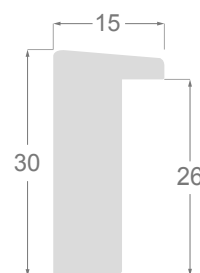

/34

/33

/11

/13

4136

4135

4134

4134

4132

4131

4138

4137

Mahogany backside

4136/34 30x50mm

4135/34 20x40mm

4134/34 15x30mm

Cream backside

4135/11 20x40mm

4134/11 15x30mm

4133/11 50x23mm

4132/11 30x20mm

4131/11 15x16mm

Cream backside

4138/11 56x45mm

4137/11 38x36mm

White backside

4134/13 15x30mm

4133/13 50x23mm

4132/13 30x20mm

4131/13 15x16mm

White backside

4138/13 56x45mm