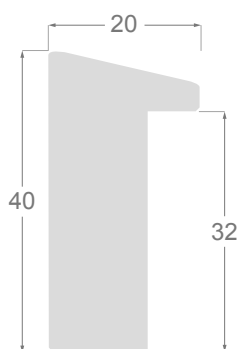

/34

/33

/11

/13

4136

4135

4134

4134

4132

4131

4138

4137

Mahogany backside

4136/34 30x50mm

4135/34 20x40mm

4134/34 15x30mm

Cream backside

4135/11 20x40mm

4134/11 15x30mm

4133/11 50x23mm

4132/11 30x20mm

4131/11 15x16mm

Cream backside

4138/11 56x45mm

4137/11 38x36mm

White backside

4134/13 15x30mm

4133/13 50x23mm

4132/13 30x20mm

4131/13 15x16mm

White backside

4138/13 56x45mm