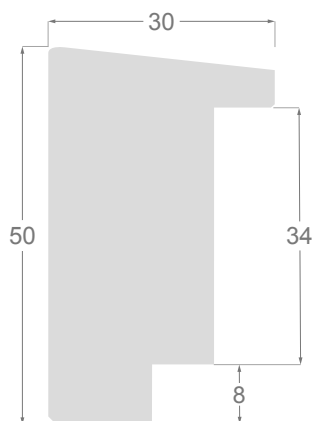

/34

/33

/11

/13

4136

4135

4134

4134

4132

4131

4138

4137

Mahogany backside

4136/34 30x50mm

4135/34 20x40mm

4134/34 15x30mm

Cream backside

4135/11 20x40mm

4134/11 15x30mm

4133/11 50x23mm

4132/11 30x20mm

4131/11 15x16mm

Cream backside

4138/11 56x45mm

4137/11 38x36mm

White backside

4134/13 15x30mm

4133/13 50x23mm

4132/13 30x20mm

4131/13 15x16mm

White backside

4138/13 56x45mm