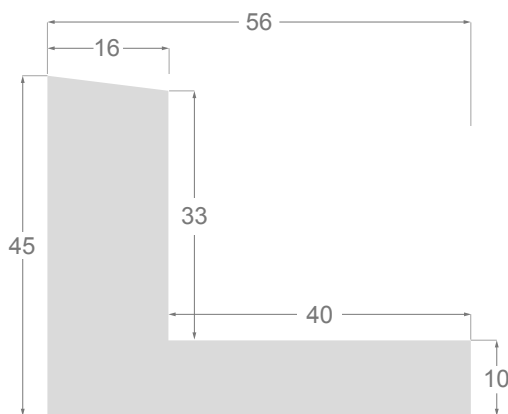

/34

/33

/11

/13

4136

4135

4134

4134

4132

4131

4138

4137

Mahogany backside

4136/34 30x50mm

4135/34 20x40mm

4134/34 15x30mm

4133/34 50x23mm

4132/34 30x20mm

4131/34 15x16mm

Mahogany backside

4138/34 56x45mm

4137/34 38x36mm

Black backside

4136/33 30x50mm

4138/11 56x45mm

4137/11 38x36mm

White backside

4136/13 30x50mm

4135/13 20x40mm

4134/13 15x30mm

4133/13 50x23mm

4132/13 30x20mm