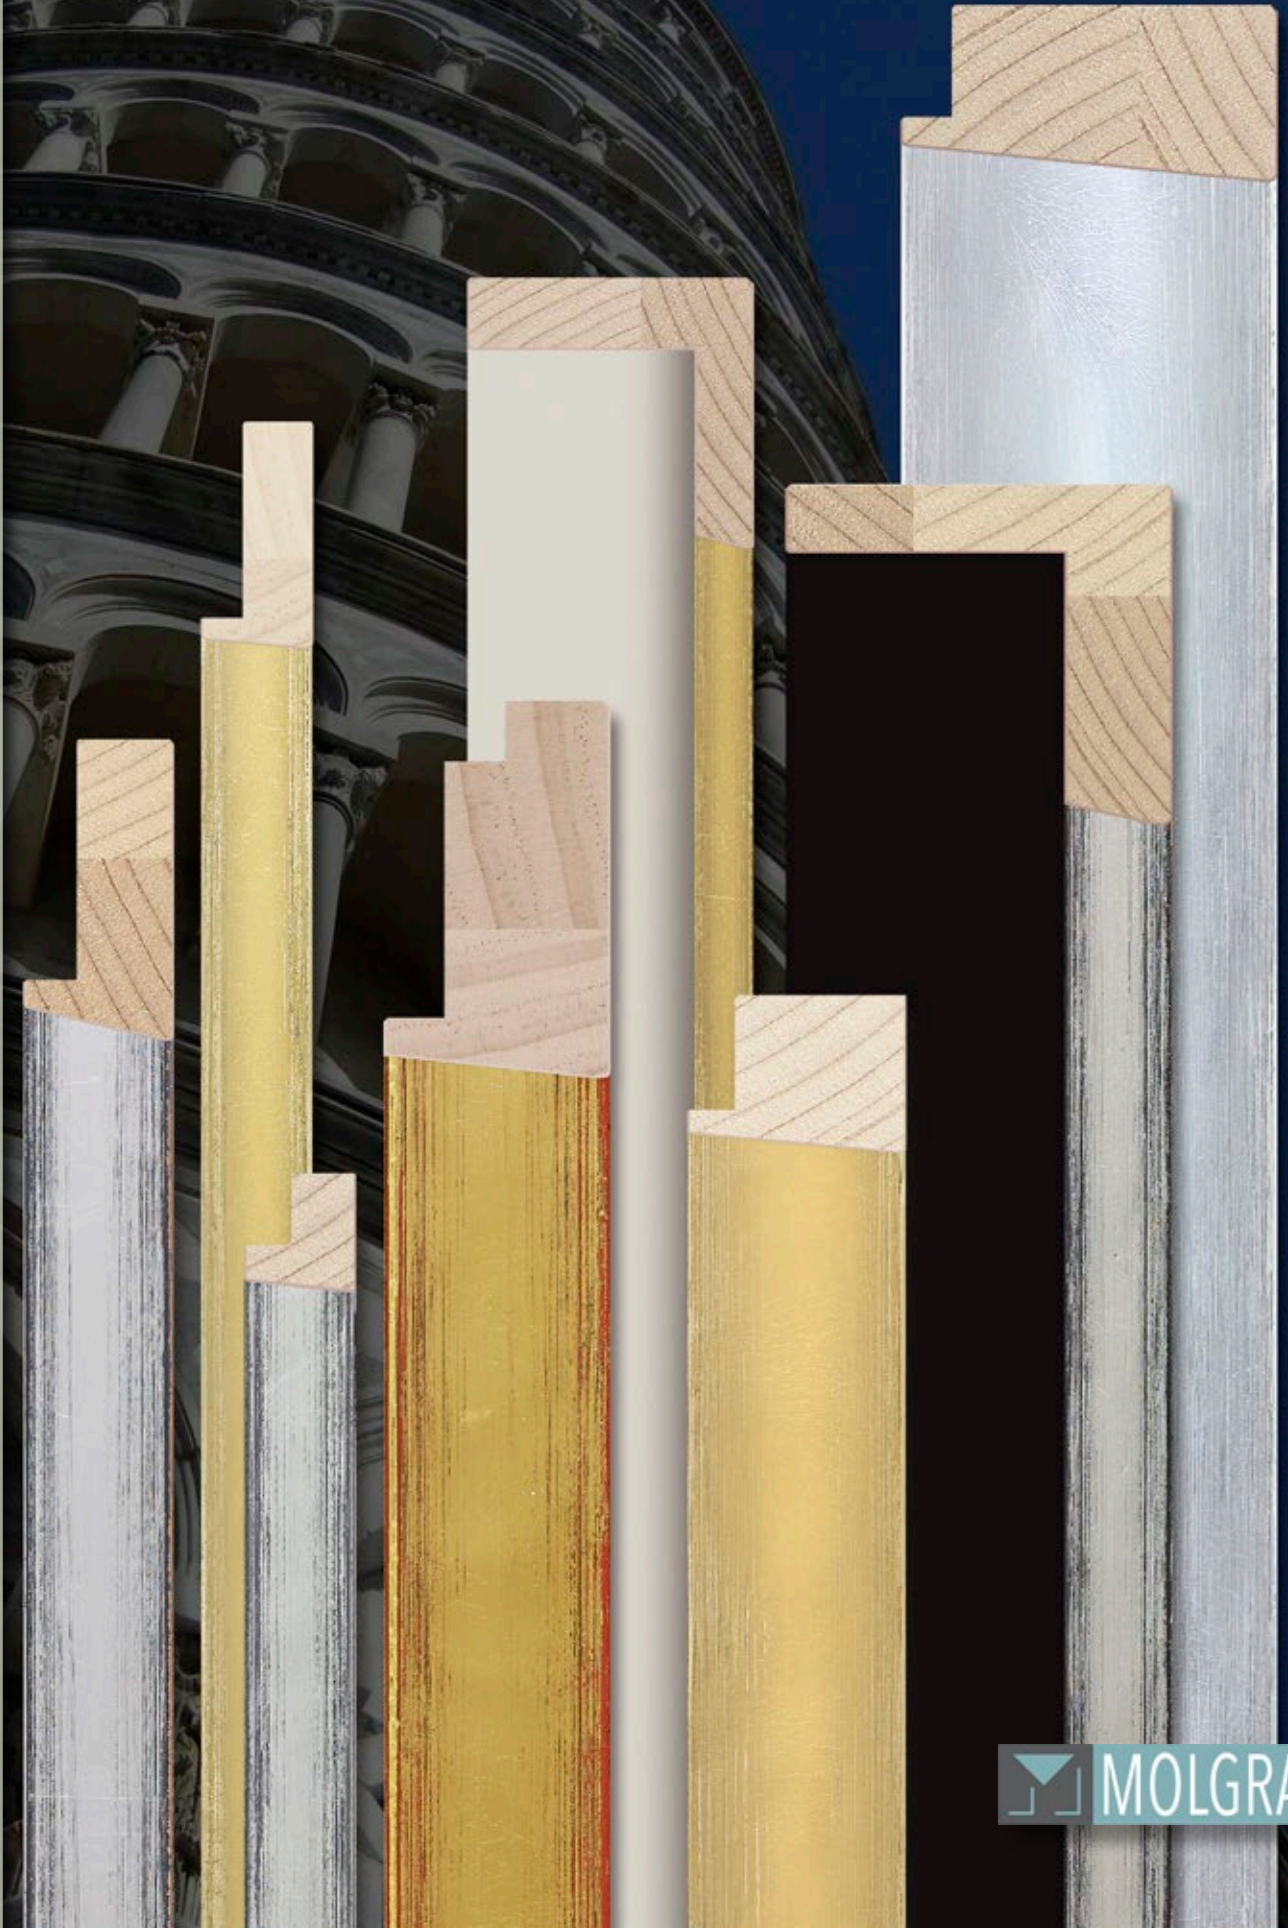

Pisa

M O L G R A C O L L E C T I O N

Pisa Collection

The PISA collection is born as the modern interpretation of the most classic and traditional decorations of our industry. Finely elaborated by hand by expert artisans, it gives any work a prestigious finish, elegance and tradition.

The slight inclination of the profile ends up adding to the finish all the reflections of the light so that these illuminate the frame and the artwork. A contemporary classic, an essential collection.