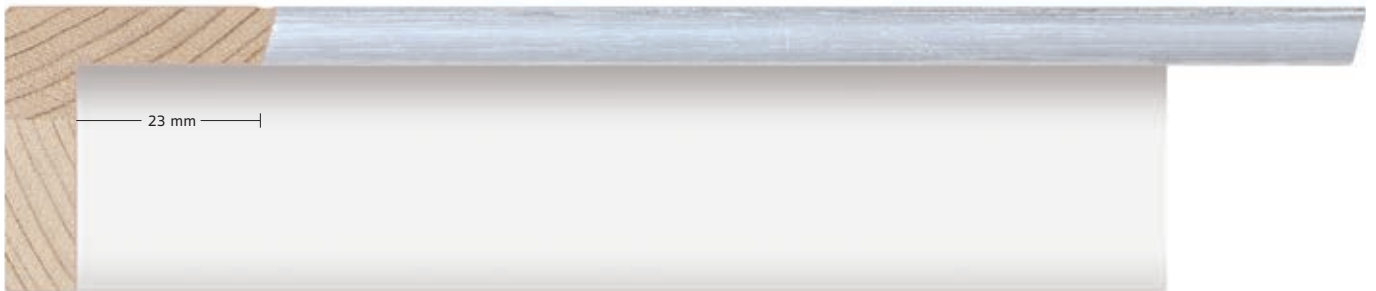

4137/13 38x36mm