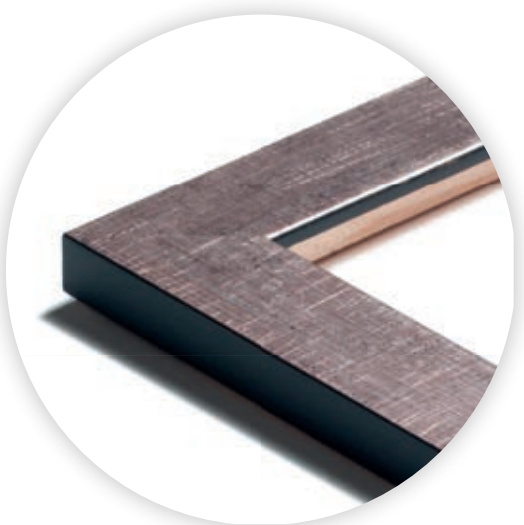

Corinto

M O L G R A C O L L E C T I O N

Corinto Collection

The CORINTO collection comes to life by combining smooth profiles, in useful sizes, with decorations in a wide range of gold and silver, metallic black and white, all with a broken leaf detail and a set of glosses that add character to the frame, giving it that importance of the experience acquired over the years.

/456

/461

/458

/459

/460

/457

1114

1077

Black backside

1114/456 36x17mm

1077/456 20x15mm

1114/458 36x17mm

1077/458 20x15mm

1114/457 36x17mm

1077/457 20x15mm

1114/459 36x17mm