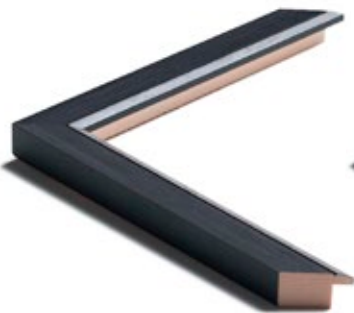

Brooklyn

M O L G R A C O L L E C T I O N

MOLGRA

Brooklyn Collection

The BROOKLYN Collection blends traditional decor with smooth and satin finishes for a more modern look.

BROOKLYN features two profiles made of finger jointed pine, which have been drawn down to achieve a flawless base for applying our decor. The slightly inclined upper edge is separated from the rest of the profile by a channel, giving it a more contemporary touch.

The outer edge is painted black, using a very intense shade. It resembles the colors emitted by the imposing and famous Brooklyn Bridge. It provides an elegant and neutral color that complements any wall or support.

/814

/815

/816

1297

1296

Black backside

1297/814 48x20mm

Black backside

1297/815 48x20mm

Black backside

1297/816 48x20mm

Black backside

1296/814 26x20mm

Black backside

1296/815 26x20mm

Black backside