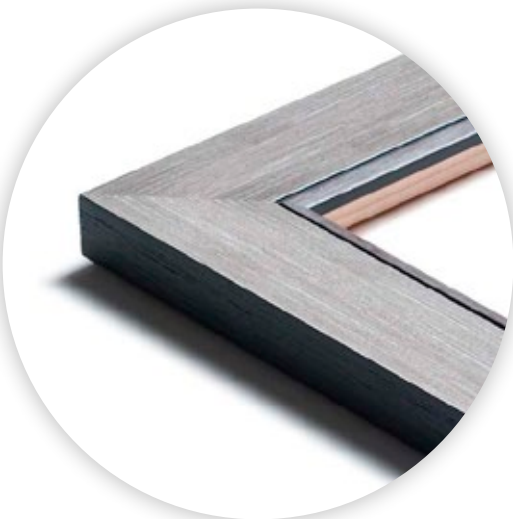

Brooklyn

M O L G R A C O L L E C T I O N

MOLGRA

Brooklyn Collection

The BROOKLYN Collection blends traditional decor with smooth and satin finishes for a more modern look.

BROOKLYN features two profiles made of finger jointed pine, which have been drawn down to achieve a flawless base for applying our decor. The slightly inclined upper edge is separated from the rest of the profile by a channel, giving it a more contemporary touch.

The outer edge is painted black, using a very intense shade. It resembles the colors emitted by the imposing and famous Brooklyn Bridge. It provides an elegant and neutral color that complements any wall or support.

/814

/815

/816

1297

1296

Black backside

1297/814 48x20mm

Black backside

1297/815 48x20mm

Black backside

1297/816 48x20mm

Black backside

1296/814 26x20mm

Black backside

1296/815 26x20mm

Black backside