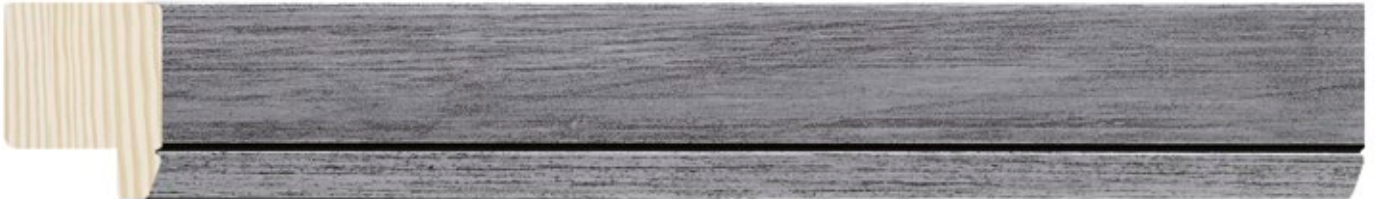

Brooklyn

M O L G R A C O L L E C T I O N

MOLGRA

Brooklyn Collection

The BROOKLYN Collection blends traditional decor with smooth and satin finishes for a more modern look.

BROOKLYN features two profiles made of finger jointed pine, which have been drawn down to achieve a flawless base for applying our decor. The slightly inclined upper edge is separated from the rest of the profile by a channel, giving it a more contemporary touch.

The outer edge is painted black, using a very intense shade. It resembles the colors emitted by the imposing and famous Brooklyn Bridge. It provides an elegant and neutral color that complements any wall or support.

1297/815 48x20mm

Black backside

1297/816 48x20mm

Black backside

1296/814 26x20mm

Black backside

1296/815 26x20mm

Black backside