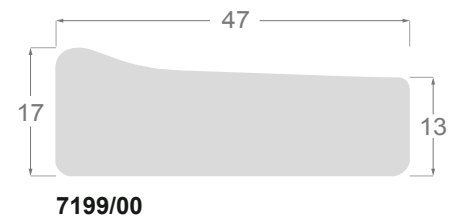

1776/000 Bastidor reversible

1775/000 Bastidor reversible

Stretcher and hanging bars in finger-jointed pinewood

Ayous stretcher bars

Stretcher bars in finger-jointed pinewood

1759/000 60x30mm - Reversible (30x60mm)

1758/000 60x20mm

1757/000 50x35mm - Reversible (35x50mm)

1756/000 50x20mm

Stretcher bars in finger-jointed pinewood

1755/000 40x20mm - Reversible (20x40mm)

1754/000 40x14mm

1753/000 35x30mm - Reversible (30x35mm)