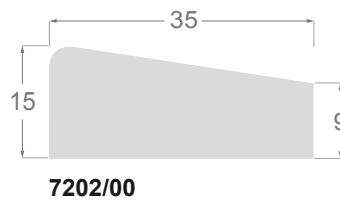

1776/000 Bastidor reversible

1775/000 Bastidor reversible

Stretcher and hanging bars in finger-jointed pinewood

Ayous stretcher bars

Stretcher bars in finger-jointed pinewood

1759/000 60x30mm - Reversible (30x60mm)