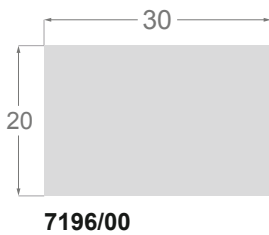

1776/000 Bastidor reversible

1775/000 Bastidor reversible

Stretcher and hanging bars in finger-jointed pinewood

Ayous stretcher bars

Stretcher bars in finger-jointed pinewood

1759/000 60x30mm - Reversible (30x60mm)