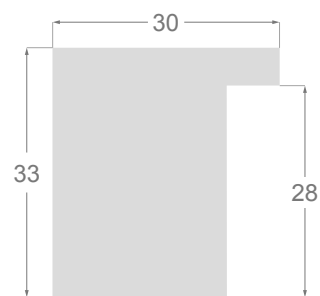

M O L G R A C O L L E C T I O N

Solid wood profiles, in Oak and Beech. /80: Oak, /70: Beech

**5793/80
5793/84
5793/70**

**5767/80
5767/70**

**5768/80
5768/84
5768/70**

**5769/80
5769/70**

**5770/80
5770/70**

**5779/70
5779/80**

Solid wood profiles, in Oak and Beech. /80: Oak, /70: Beech

Solid wood profiles in Oak

5762/80 50x20mm

5755/80 40x13mm

5775/80 33x70mm

5773/80 33x50mm

Solid wood profiles in Oak