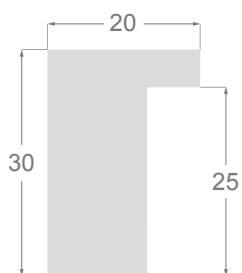

M O L G R A C O L L E C T I O N

Solid wood profiles, in Oak and Beech. /80: Oak, /70: Beech

**5793/80
5793/84
5793/70**

**5767/80
5767/70**

**5768/80
5768/84
5768/70**

**5769/80
5769/70**

**5770/80
5770/70**

**5779/70
5779/80**

Solid wood profiles, in Oak and Beech. /80: Oak, /70: Beech

Solid wood profiles in Oak

5762/80 50x20mm

5755/80 40x13mm

5775/80 33x70mm

5773/80 33x50mm

Solid wood profiles in Oak