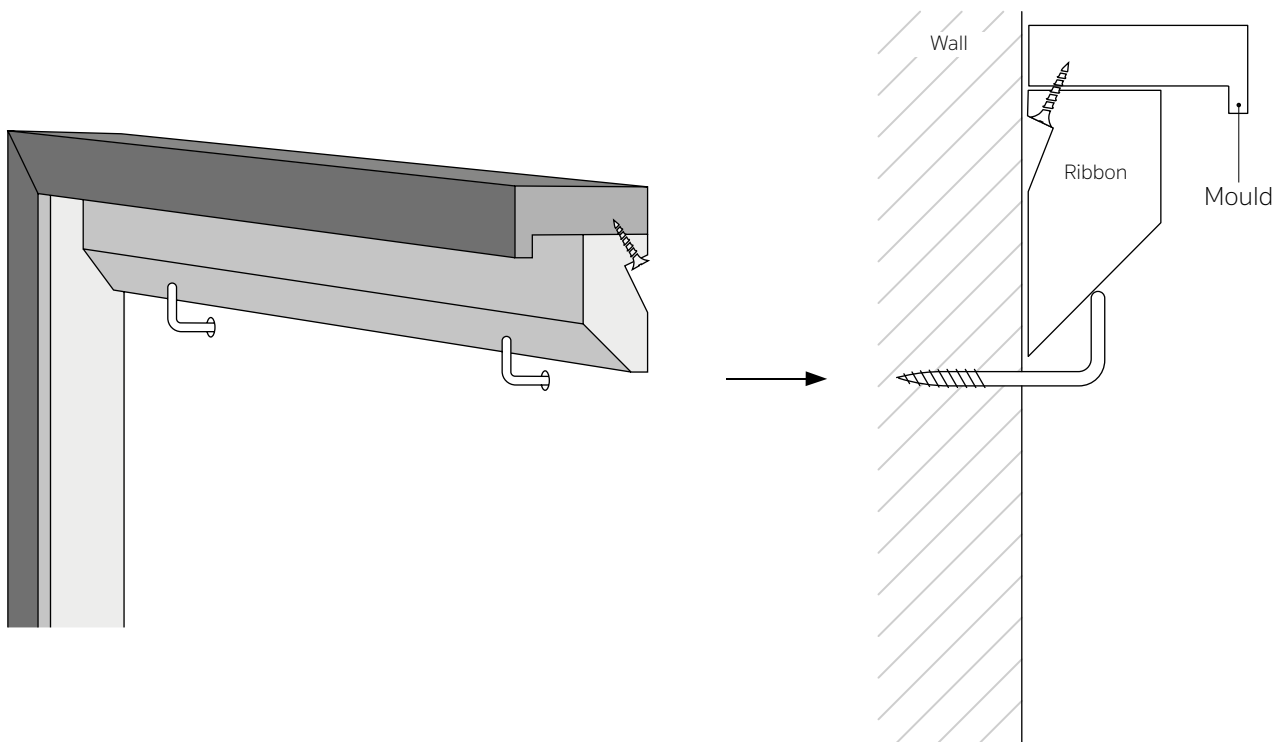

Its wedge shape achieves the total adjustment of the works to the surface of the wall in an easy way, applying several possible assemblies.

Stretcher bars in finger-jointed pinewood

1787/000 40x20mm

1786/000 30x14mm

Stretcher bars in finger-jointed pinewood, specially designed to easily hang any picture or frame on the wall. The shape of the profile, with its inclined interior channel, allows the strip to be screwed, nailed or stapled to the molding on the back of the picture, thus giving narrow moldings greater resistance on the hanging side.

We attach a cross-sectional photomontage, showing an example. Attached to the picture, the strip with its pronounced lower bevel allows a perfect fit on the hooks or screws placed on the wall, keeping the picture totally vertical, in this way we can move the picture to the right or left according to convenience, without making new holes. It is served in individual strips of approximately 3 meters.