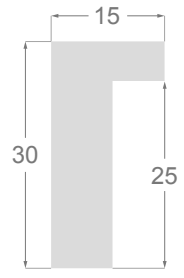

5786/70 4x24mm

Solid wood profiles in Beech

5774/70 20x70mm

5776/70 20x100mm

5777/70 20x60mm

5792/70 20x40mm

5779/70 40x33mm

Solid wood profiles in Ayous

1105/001

1104/001

5714/00

1084/001

1081/001

1063/001

1043/001

3596/00