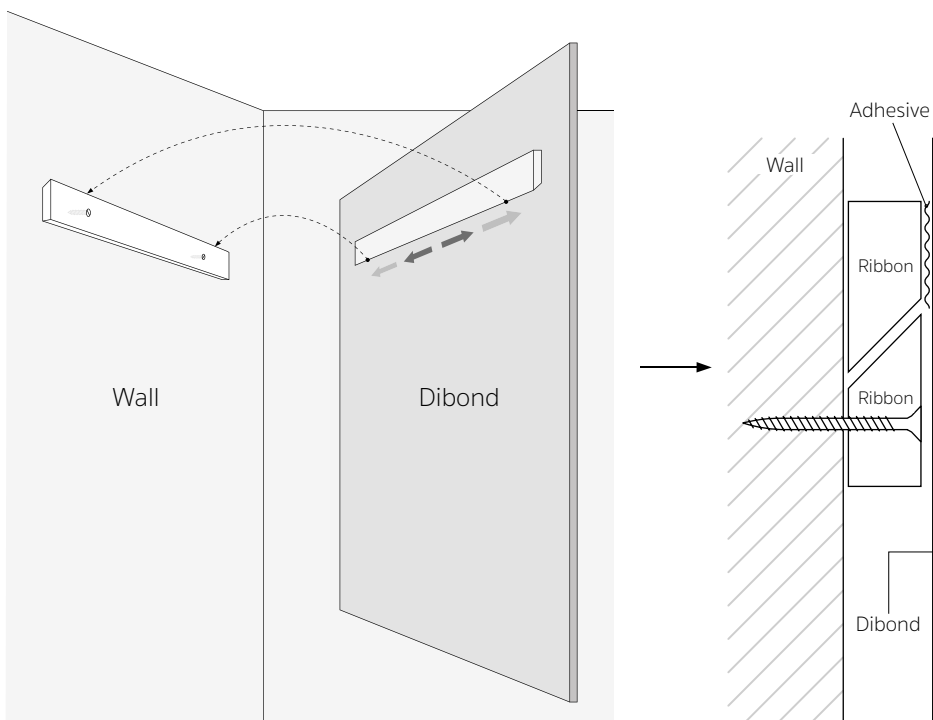

7197/00 35x15mm

7196/00 30x20mm

Stretcher bars in finger-jointed pinewood

1782/000 38x20mm

1781/000 38x15mm

1780/000 38x10mm

Ribbons specially designed to hang sheets of Dibond or other materials, separated from the wall.

Its wedge shape achieves the total adjustment of the works to the surface of the wall in an easy way, applying several possible assemblies.

Stretcher bars in finger-jointed pinewood

1787/000 40x20mm

1786/000 30x14mm

Stretcher bars in finger-jointed pinewood, specially designed to easily hang any picture or frame on the wall. The shape of the profile, with its inclined interior channel, allows the strip to be screwed, nailed or stapled to the molding on the back of the picture, thus giving narrow moldings greater resistance on the hanging side.

We attach a cross-sectional photomontage, showing an example. Attached to the picture, the strip with its pronounced lower bevel allows a perfect fit on the hooks or screws placed on the wall, keeping the picture totally vertical, in this way we can move the picture to the right or left according to convenience, without making new holes. It is served in individual strips of approximately 3 meters.