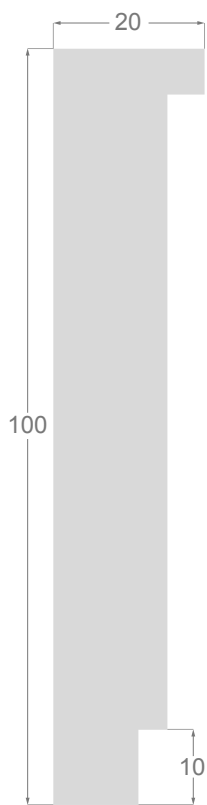

The strong point of the BOX Collection is the size of its two 70x20mm and 20x100mm finger pine profiles that stand out for their depth. The interior rebate is decorated with the same quality as the exterior of the molding and due to its second rebate, works with relief of up to 80mm can be framed.

/213

/212

/235

/229

/222

/221

/220

1088

1087

Decorated interior rebate

Decorated interior rebate

1088/213 20x100mm

1088/212 20x100mm

1088/229 20x100mm

1088/222 20x100mm

1088/221 20x100mm

1088/220 20x100mm

1088/235 20x100mm

Decorated interior rebate

1087/213 20x70mm

1087/212 20x70mm

1087/229 20x70mm

1087/222 20x70mm

1087/221 20x70mm