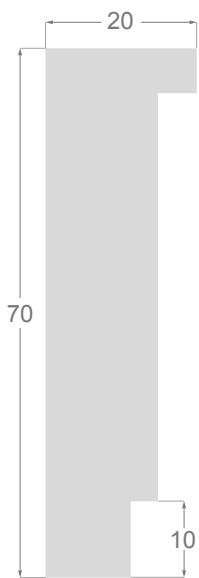

The strong point of the BOX Collection is the size of its two 70x20mm and 20x100mm finger pine profiles that stand out for their depth. The interior rebate is decorated with the same quality as the exterior of the molding and due to its second rebate, works with relief of up to 80mm can be framed.

/213

/212

/235

/229

/222

/221

/220

1088

1087

Decorated interior rebate

Decorated interior rebate

1088/213 20x100mm

1088/212 20x100mm

1088/229 20x100mm

1088/222 20x100mm

1088/221 20x100mm

1088/220 20x100mm

1088/235 20x100mm

Decorated interior rebate

1087/213 20x70mm

1087/212 20x70mm

1087/229 20x70mm

1087/222 20x70mm

1087/221 20x70mm