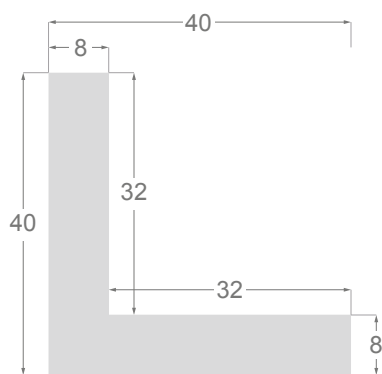

1255

CÓDIGO <i>Code</i>	COLOR <i>Colour</i>	COLECCIÓN <i>Collection</i>
1255/555	Blanco <i>White</i>	DAKAR
1255/556	Roble <i>Oak</i>	DAKAR
1255/557	Negro <i>Black</i>	DAKAR