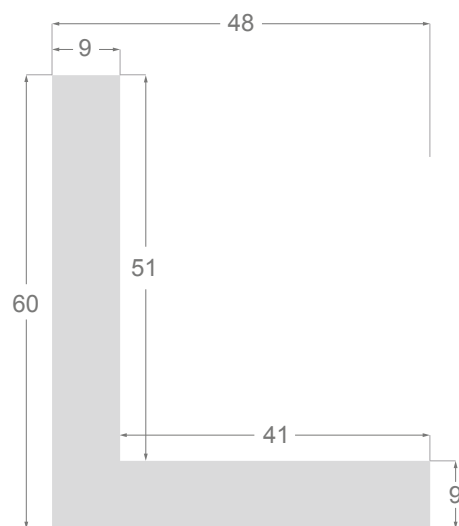

1247

CÓDIGO <i>Code</i>	COLOR <i>Colour</i>	COLECCIÓN <i>Collection</i>
1247/113	Maple <i>Maple</i>	ALTIS
1247/114	Haya <i>Beech</i>	ALTIS
1247/115	Roble <i>Oak</i>	ALTIS
1247/116	Nogal <i>Walnut</i>	ALTIS
1247/117	Wengué <i>Wengue</i>	ALTIS
1247/164	Negro <i>Black</i>	LUMIERE
1247/162	Blanco <i>White</i>	LUMIERE
1247/284	Negro <i>Black</i>	NOIR