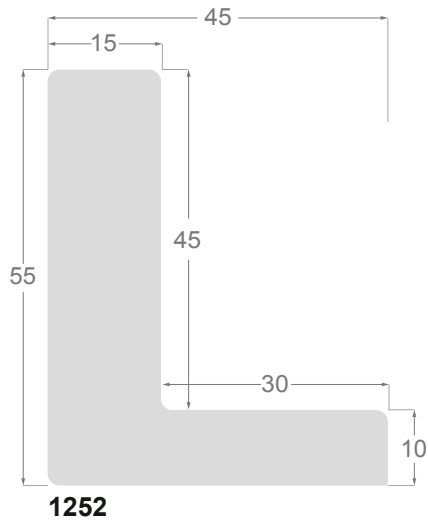

CÓDIGO <i>Code</i>	COLOR <i>Colour</i>	COLECCIÓN <i>Collection</i>
1252/253	Plata <i>Silver</i>	PIANO
1252/254	Negro <i>Black</i>	PIANO
1252/255	Blanco <i>White</i>	PIANO