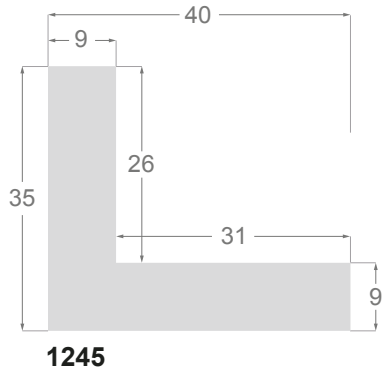

CÓDIGO <i>Code</i>	COLOR <i>Colour</i>	COLECCIÓN <i>Collection</i>
1245/212	Blanco <i>White</i>	ATELIER
1245/211	Gris <i>Grey</i>	ATELIER
1245/210	Azul <i>Blue</i>	ATELIER
1245/213	Negro <i>Black</i>	ATELIER