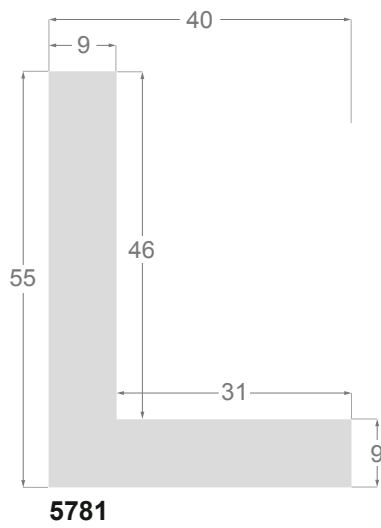

CÓDIGO <i>Code</i>	COLOR <i>Colour</i>	COLECCIÓN <i>Collection</i>
5781/00	Natural <i>Natural</i>	MADERAS
5781/80	Natural <i>Natural</i>	MADERAS