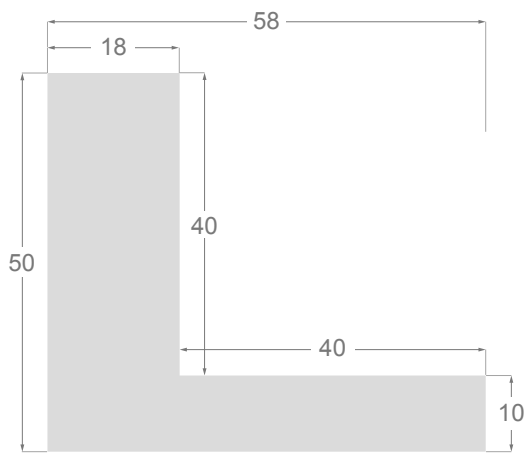

4111

CÓDIGO <i>Code</i>	COLOR <i>Colour</i>	COLECCIÓN <i>Collection</i>
4111/2	Blanco <i>White</i>	COMPASS
4111/4	Negro <i>Black</i>	COMPASS
4111/5	Nogal <i>Walnut</i>	COMPASS
4111/7	Nogal <i>Walnut</i>	COMPASS