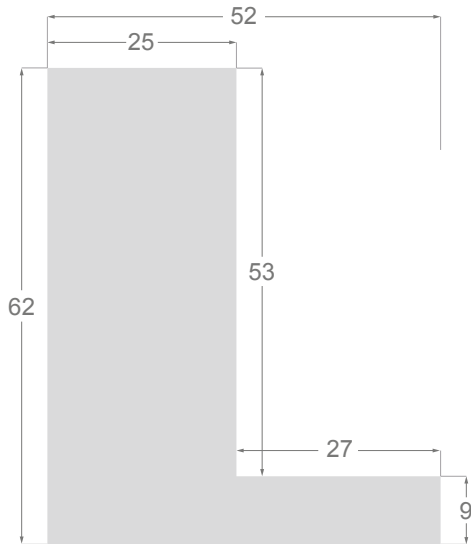

1342

CÓDIGO <i>Code</i>	COLOR <i>Colour</i>	COLECCIÓN <i>Collection</i>
1342/115	Roble <i>Oak</i>	ALTIS
1342/262	Roble <i>Oak</i>	OAKLINE
1342/264	Noir <i>Black</i>	OAKLINE