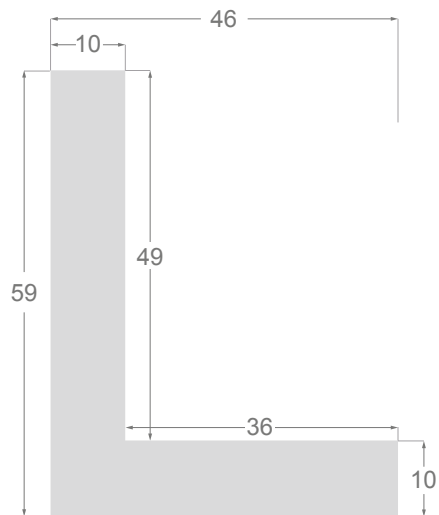

1834

CÓDIGO <i>Code</i>	COLOR <i>Colour</i>	COLECCIÓN <i>Collection</i>
1834/4	Wengué <i>Wengue</i>	NOGALIA
1834/5	Natural <i>Natural</i>	NOGALIA
1834/6	Nogal <i>Walnut</i>	NOGALIA
1834/12	Blanco <i>White</i>	NOGALIA
1834/27	Negro <i>Black</i>	NOGALIA