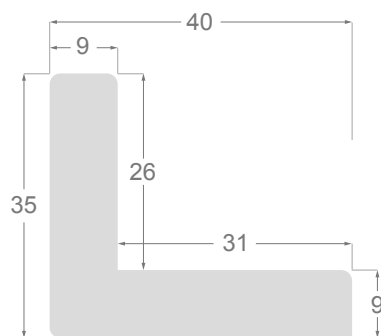

1245

CÓDIGO <i>Code</i>	COLOR <i>Colour</i>	COLECCIÓN <i>Collection</i>
1245/253	Plata brillante <i>Gloss Silver</i>	PIANO
1245/254	Negro brillante <i>Gloss black</i>	PIANO
1245/255	Blanco brillante <i>Gloss white</i>	PIANO

Cantos redondos *Rounded Edges*