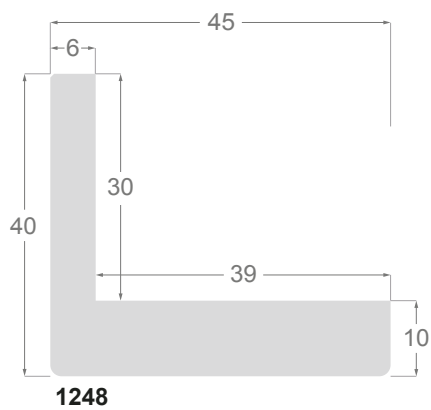

CODE <i>Code</i>	COULEUR <i>Colour</i>	COLLECTION <i>Collection</i>
1248/514	Noir <i>Black</i>	GO
1248/512	Blanc <i>White</i>	GO
1248/001	Naturel <i>Natural</i>	GO