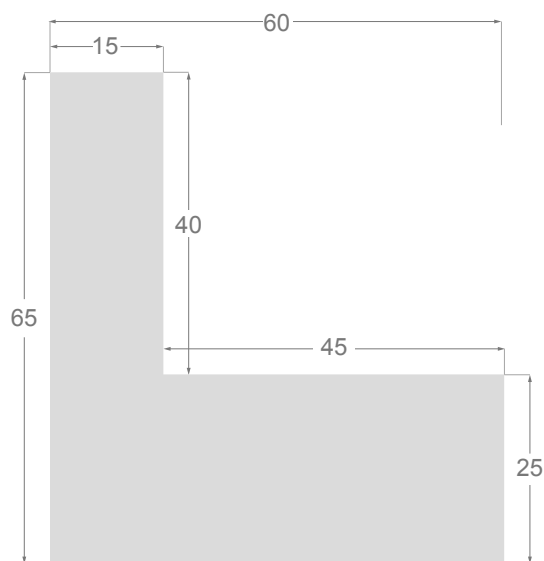

4989

CÓDIGO <i>Code</i>	COLOR <i>Colour</i>	COLECCIÓN <i>Collection</i>
4989/00	Natural <i>Natural</i>	
4989/12	Blanco <i>White</i>	
4989/14	Negro <i>Black</i>