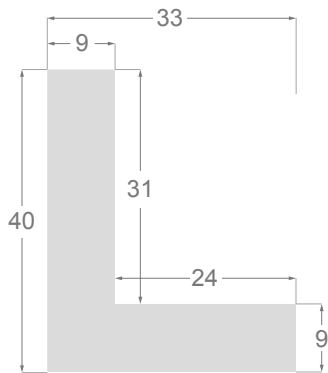

5779

CÓDIGO <i>Code</i>	COLOR <i>Colour</i>	COLECCIÓN <i>Collection</i>
5779/70	Natural <i>Natural</i>	MADERAS
5779/80	Natural <i>Natural</i>	MADERAS