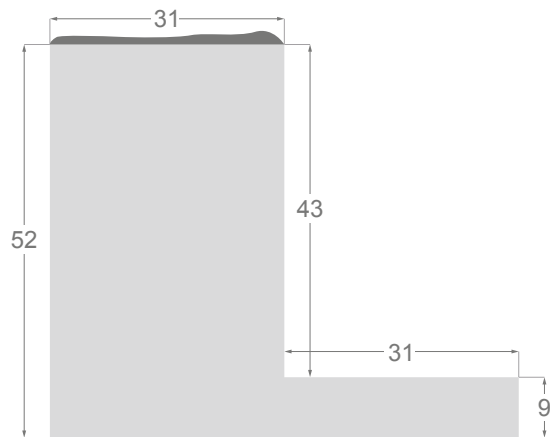

1253

CÓDIGO <i>Code</i>	COLOR <i>Colour</i>	COLECCIÓN <i>Collection</i>
1253/715	Negro-Oro <i>Black-Gold</i>	MAGNA
1253/714	Negro <i>Black</i>	MAGNA
1253/716	Blanco <i>White</i>	MAGNA