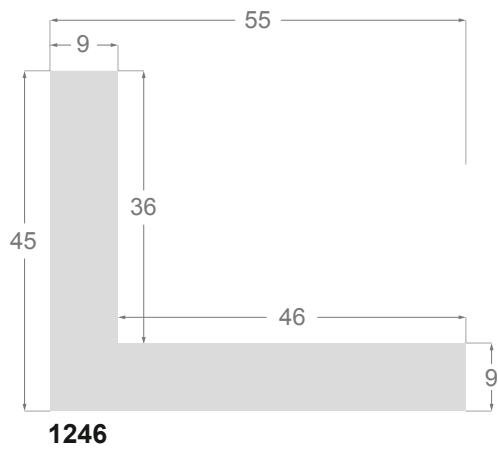

CÓDIGO <i>Code</i>	COLOR <i>Colour</i>	COLECCIÓN <i>Collection</i>
1246/113	Maple <i>Maple</i>	ALTIS
1246/114	Haya <i>Beech</i>	ALTIS
1246/115	Roble <i>Oak</i>	ALTIS
1246/116	Nogal <i>Walnut</i>	ALTIS
1246/117	Wengué <i>Wengue</i>	ALTIS