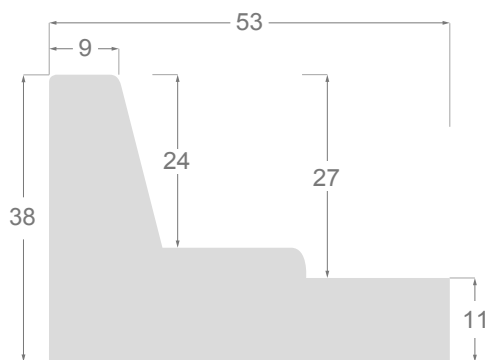

3600

CÓDIGO <i>Code</i>	COLOR <i>Colour</i>	COLECCIÓN <i>Collection</i>
3600/00	Natural <i>Natural</i>	MADERAS
3600/2	Blanco <i>White</i>	
3600/4	Negro <i>Black</i>	
3600/5*	Natural <i>Natural</i>	
3600/33	Negro-Plata <i>Black-Silver</i>	
3600/34	Negro-Oro <i>Black-Gold</i>	

*Natural barnizada *Natural varnished*