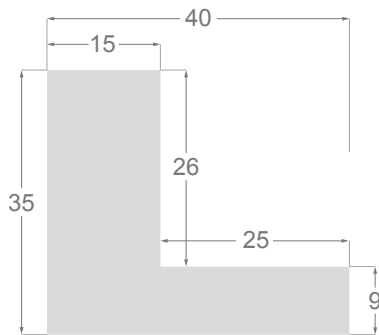

1341

CÓDIGO <i>Code</i>	COLOR <i>Colour</i>	COLECCIÓN <i>Collection</i>
1341/262	Roble <i>Oak</i>	OAKLINE
1341/264	Negro <i>Black</i>	OAKLINE