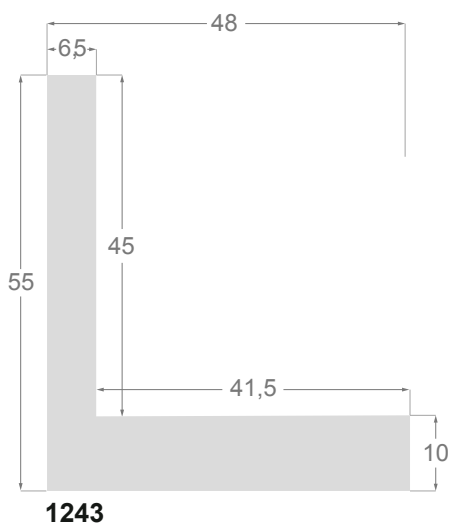

CÓDIGO <i>Code</i>	COLOR <i>Colour</i>	COLECCIÓN <i>Collection</i>
1243/113	Maple <i>Maple</i>	ALTIS
1243/114	Haya <i>Beech</i>	ALTIS
1243/115	Roble <i>Oak</i>	ALTIS
1243/116	Nogal <i>Walnut</i>	ALTIS
1243/117	Wengué <i>Wengue</i>	ALTIS
1243/242	Gris <i>Gray</i>	CONCRETE
1243/243	Gris <i>Gray</i>	CONCRETE
1243/247	Óxido <i>Oxide</i>	OXIDE
1243/324	Gris <i>Gray</i>	ELEGANT
1243/325	Gris <i>Gray</i>	ELEGANT
1243/330	Negro <i>Black</i>	ELEGANT
1243/817	Oro <i>Gold</i>	ROMA
1243/814	Negro <i>Black</i>	ROMA
1243/816	Cava <i>Cava</i>	ROMA
1243/815	Plata <i>Silver</i>	ROMA
1243/171	Oro <i>Gold</i>	ATENEA
1243/173	Plata <i>Silver</i>	ATENEA