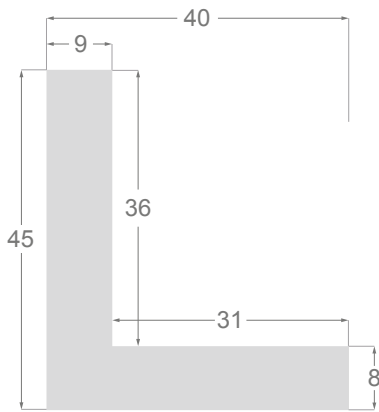

1256

CÓDIGO <i>Code</i>	COLOR <i>Colour</i>	COLECCIÓN <i>Collection</i>
1256/212	Blanco <i>White</i>	ATELIER
1256/211	Gris <i>Grey</i>	ATELIER
1256/210	Azul <i>Blue</i>	ATELIER
1256/213	Negro <i>Black</i>	ATELIER
1256/115	Roble <i>Oak</i>	ALTIS
1256/284	Negro <i>Black</i>	NOIR