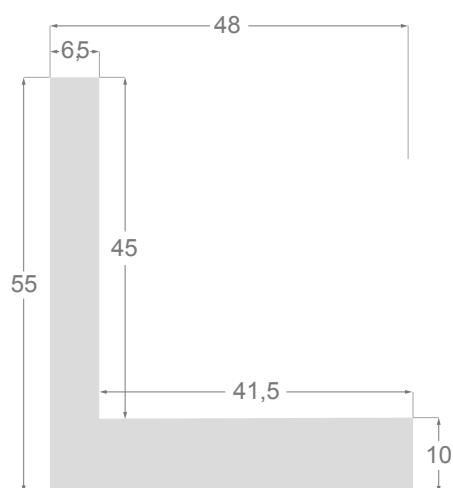

1243

CÓDIGO <i>Code</i>	COLOR <i>Colour</i>	COLECCIÓN <i>Collection</i>
1243/113	Maple <i>Maple</i>	ALTIS
1243/114	Haya <i>Beech</i>	ALTIS
1243/115	Roble <i>Oak</i>	ALTIS
1243/116	Nogal <i>Walnut</i>	ALTIS
1243/117	Wengué <i>Wengue</i>	ALTIS
1243/242	Gris <i>Gray</i>	CONCRETE
1243/243	Gris <i>Gray</i>	CONCRETE
1243/247	Óxido <i>Oxide</i>	OXIDE
1243/324	Gris <i>Gray</i>	ELEGANT
1243/325	Gris <i>Gray</i>	ELEGANT
1243/817	Oro <i>Gold</i>	ROMA
1243/814	Negro <i>Black</i>	ROMA
1243/816	Cava <i>Cava</i>	ROMA
1243/815	Plata <i>Silver</i>	ROMA
1243/171	Oro <i>Gold</i>	ATENEA
1243/173	Plata <i>Silver</i>	ATENEA
1243/284	Negro <i>Black</i>	NOIR