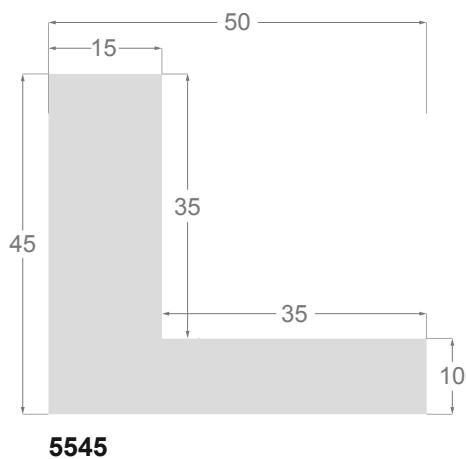

CÓDIGO <i>Code</i>	COLOR <i>Colour</i>	COLECCIÓN <i>Collection</i>
5545/00	Natural <i>Natural</i>	MADERAS
5545/2	Blanco <i>White</i>	ALFIL
5545/4	Negro <i>Black</i>	ALFIL