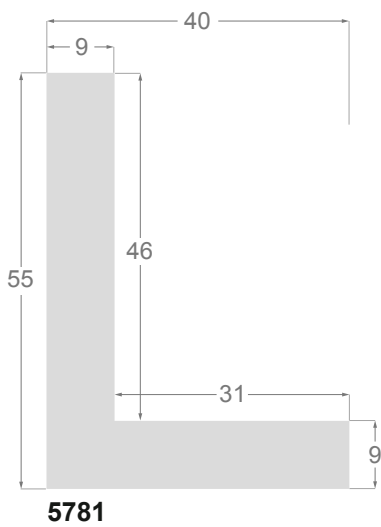

CÓDIGO <i>Code</i>	COLOR <i>Colour</i>	COLECCIÓN <i>Collection</i>
5781/00	Natural <i>Natural</i>	MADERAS
5781/80	Natural <i>Natural</i>	MADERAS