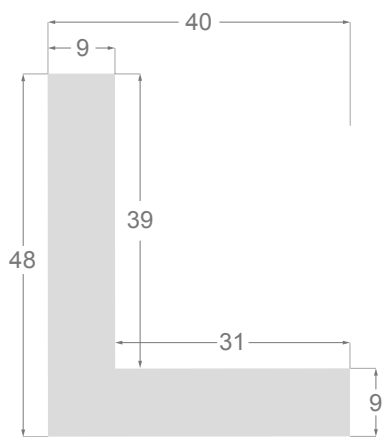

5791

CÓDIGO <i>Code</i>	COLOR <i>Colour</i>	COLECCIÓN <i>Collection</i>
5791/80	Natural <i>Natural</i>	MADERAS