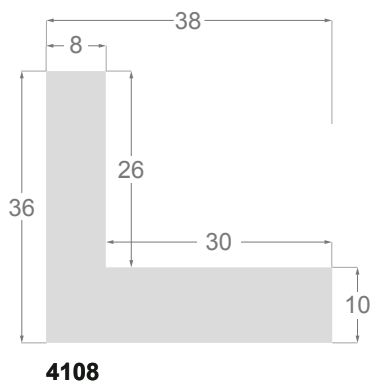

CÓDIGO <i>Code</i>	COLOR <i>Colour</i>	COLECCIÓN <i>Collection</i>
4108/2	Blanco <i>White</i>	COMPASS
4108/4	Negro <i>Black</i>	COMPASS
4108/5	Nogal <i>Walnut</i>	COMPASS
4108/7	Nogal <i>Walnut</i>	COMPASS