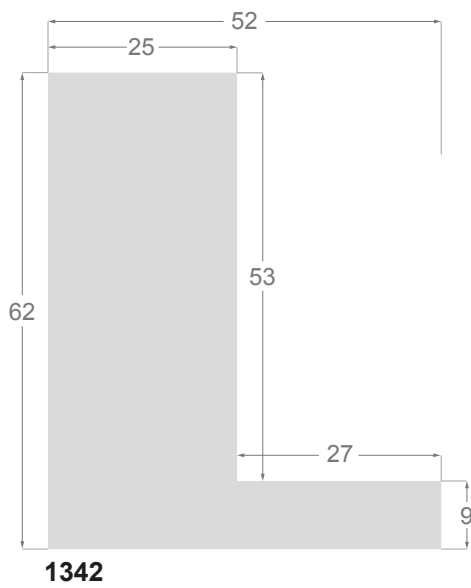

CÓDIGO <i>Code</i>	COLOR <i>Colour</i>	COLECCIÓN <i>Collection</i>
1342/115	Roble <i>Oak</i>	ALTIS