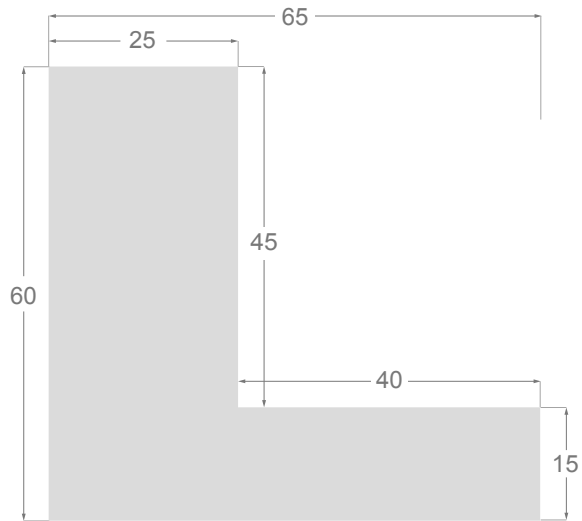

4989

CÓDIGO <i>Code</i>	COLOR <i>Colour</i>	COLECCIÓN <i>Collection</i>
4989/00	Natural <i>Natural</i>	
4989/12	Blanco <i>White</i>	
4989/14	Negro <i>Black</i>