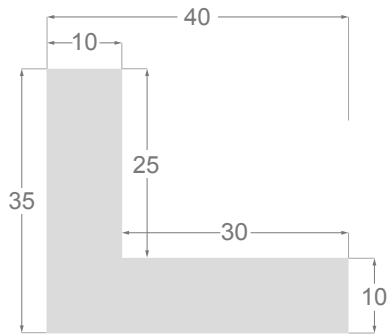

4013

CÓDIGO <i>Code</i>	COLOR <i>Colour</i>	COLECCIÓN <i>Collection</i>
4013/2	Blanco <i>White</i>	
4013/4	Negro <i>Black</i>	
4013/31	Negro-Oro <i>Black-Gold</i>	
4013/33	Negro-Plata <i>Black-Silver</i>