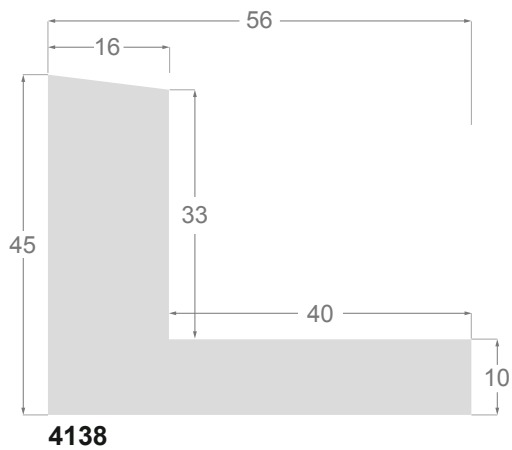

CÓDIGO <i>Code</i>	COLOR <i>Colour</i>	COLECCIÓN <i>Collection</i>
4138/11	Marfil-Oro <i>Ivory--Gold</i>	PISA
4138/13	Blanco-Plata <i>White-Silver</i>	PISA
4138/33	Negro-Plata <i>Black-Silver</i>	PISA
4138/34	Negro-Oro <i>Black-Gold</i>	PISA