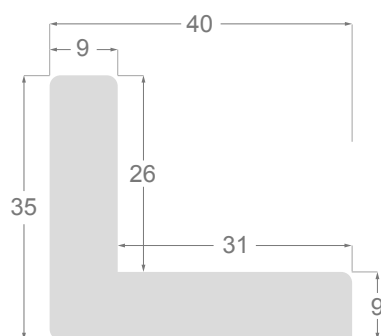

1245

CÓDIGO <i>Code</i>	COLOR <i>Colour</i>	COLECCIÓN <i>Collection</i>
1245/001	Natural <i>Natural</i>	MADERAS
1245/113	Maple <i>Maple</i>	ALTIS
1245/114	Haya <i>Beech</i>	ALTIS
1245/115	Roble <i>Oak</i>	ALTIS
1245/116	Nogal <i>Walnut</i>	ALTIS
1245/117	Wengué <i>Wengre</i>	ALTIS
1245/220	Roble-Blanco <i>Oak-White</i>	NATURE
1245/221	Roble <i>Oak</i>	NATURE
1245/222	Nogal <i>Walnut</i>	NATURE
1245/229	Wengué <i>Wengue</i>	NATURE
1245/223	Roble claro <i>Oak light</i>	IRATI
1245/224	Gris <i>Gray</i>	IRATI
1245/226	Gris <i>Gray</i>	IRATI
1245/227	Nogal <i>Walnut</i>	IRATI
1245/433	Oro-Granate <i>Gold-Garnet</i>	MUNICH
1245/434	Plata-Granate <i>Silver-Garnet</i>	MUNICH
1245/435	Negro-Granate <i>Black-Garnet</i>	MUNICH
1245/232	Blanco mate <i>Matte white</i>	VANGUARDIA
1245/234	Negro mate <i>Matte black</i>	VANGUARDIA
1245/235	Madera nórdica <i>Northern wood</i>	MALMO

CÓDIGO <i>Code</i>	COLOR <i>Colour</i>	COLECCIÓN <i>Collection</i>
1245/212	Blanco <i>White</i>	ATELIER
1245/211	Gris <i>Grey</i>	ATELIER
1245/210	Azul <i>Blue</i>	ATELIER
1245/213	Negro <i>Black</i>	ATELIER
1245/540	Azul <i>Blue</i>	ARTISAN
1245/541	Azul <i>Blue</i>	ARTISAN
1245/542	Blanco <i>White</i>	ARTISAN
1245/544	Negro <i>Black</i>	ARTISAN
1245/545	Ocre <i>Ocher</i>	ARTISAN
1245/546	Gris <i>Grey</i>	ARTISAN
1245/548	Rojo <i>Red</i>	ARTISAN
1245/549	Verde <i>Green</i>	ARTISAN
1245/284	Negro <i>Black</i>	NOIR
1245/861	Oro <i>Gold</i>	MONZA
1245/863	Plata <i>Silver</i>	MONZA

CÓDIGO <i>Code</i>	COLOR <i>Colour</i>	COLECCIÓN <i>Collection</i>
1245/253	Plata brillante <i>Gloss Silver</i>	PIANO
1245/254	Negro brillante <i>Gloss black</i>	PIANO
1245/255	Blanco brillante <i>Gloss white</i>	PIANO

Cantos redondos *Rounded Edges*