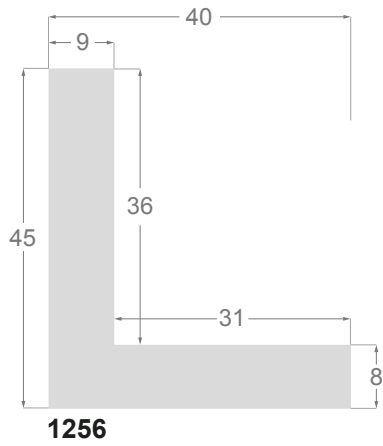

CÓDIGO <i>Code</i>	COLOR <i>Colour</i>	COLECCIÓN <i>Collection</i>
1256/212	Blanco <i>White</i>	ATELIER
1256/211	Gris <i>Grey</i>	ATELIER
1256/210	Azul <i>Blue</i>	ATELIER
1256/213	Negro <i>Black</i>	ATELIER
1256/115	Roble <i>Oak</i>	ALTIS