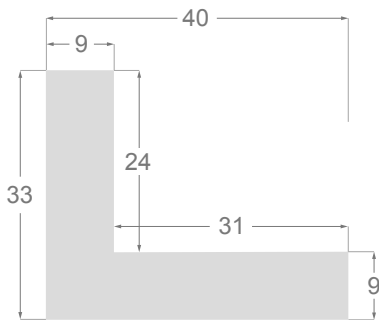

5779

CÓDIGO <i>Code</i>	COLOR <i>Colour</i>	COLECCIÓN <i>Collection</i>
5779/70	Natural <i>Natural</i>	MADERAS
5779/80	Natural <i>Natural</i>	MADERAS