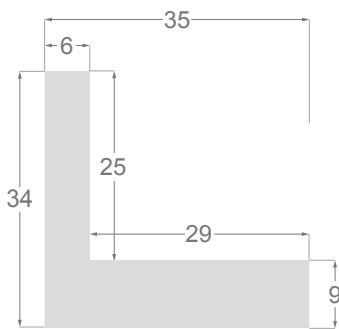

4115

CÓDIGO <i>Code</i>	COLOR <i>Colour</i>	COLECCIÓN <i>Collection</i>
4115/2	Blanco <i>White</i>	
4115/4	Negro <i>Black</i>