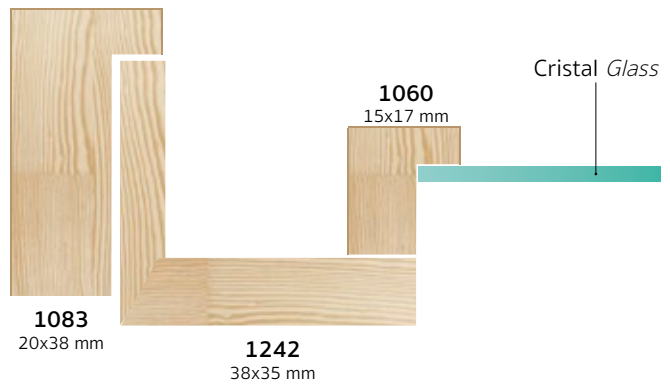

Posibles montajes con las ELES 1242
Possible frame mountings using floater 1242