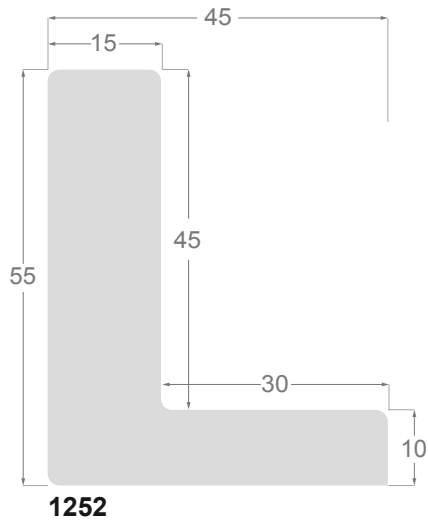

CÓDIGO <i>Code</i>	COLOR <i>Colour</i>	COLECCIÓN <i>Collection</i>
1252/253	Plata <i>Silver</i>	PIANO
1252/254	Negro <i>Black</i>	PIANO
1252/255	Blanco <i>White</i>	PIANO