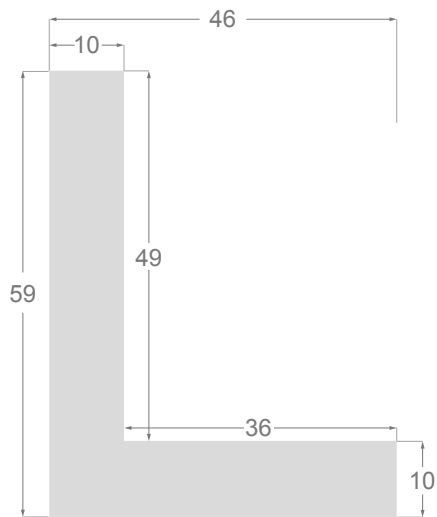

1834

CÓDIGO <i>Code</i>	COLOR <i>Colour</i>	COLECCIÓN <i>Collection</i>
1834/4	Wengué <i>Wengue</i>	NOGALIA
1834/5	Natural <i>Natural</i>	NOGALIA
1834/6	Nogal <i>Walnut</i>	NOGALIA
1834/12	Blanco <i>White</i>	NOGALIA
1834/27	Negro <i>Black</i>	NOGALIA