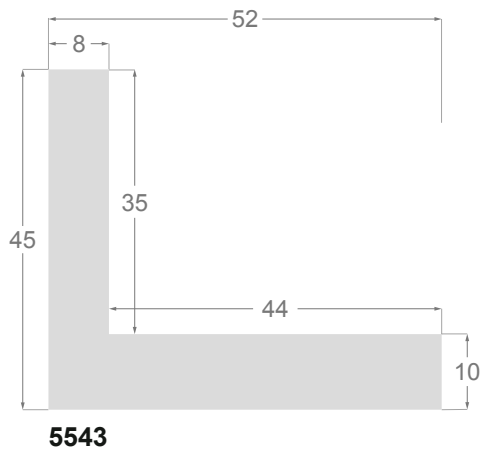

CÓDIGO <i>Code</i>	COLOR <i>Colour</i>	COLECCIÓN <i>Collection</i>
5543/00	Natural <i>Natural</i>	MADERAS
5543/2	Blanco <i>White</i>	ALFIL
5543/4	Negro <i>Black</i>	ALFIL
5543/14	Negro <i>Black</i>	
5543/22	Marfil <i>Ivory</i>	NEWTRAL