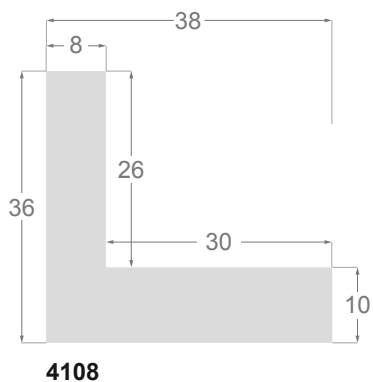

CÓDIGO <i>Code</i>	COLOR <i>Colour</i>	COLECCIÓN <i>Collection</i>
4108/2	Blanco <i>White</i>	COMPASS
4108/4	Negro <i>Black</i>	COMPASS
4108/5	Nogal <i>Walnut</i>	COMPASS
4108/7	Nogal <i>Walnut</i>	COMPASS