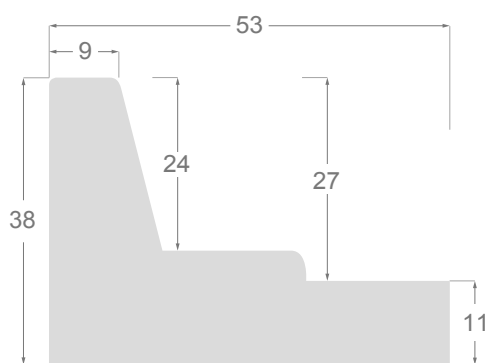

3600

CÓDIGO <i>Code</i>	COLOR <i>Colour</i>	COLECCIÓN <i>Collection</i>
3600/00	Natural <i>Natural</i>	MADERAS
3600/2	Blanco <i>White</i>	
3600/4	Negro <i>Black</i>	
3600/5*	Natural <i>Natural</i>	
3600/33	Negro-Plata <i>Black-Silver</i>	
3600/34	Negro-Oro <i>Black-Gold</i>	

*Natural barnizada *Natural varnished*