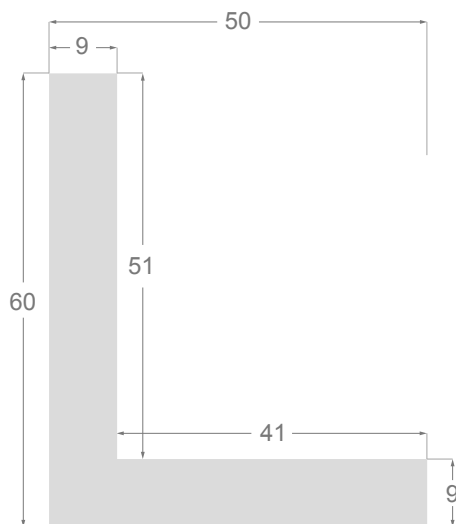

1247

CÓDIGO <i>Code</i>	COLOR <i>Colour</i>	COLECCIÓN <i>Collection</i>
1247/113	Maple <i>Maple</i>	ALTIS
1247/114	Haya <i>Beech</i>	ALTIS
1247/115	Roble <i>Oak</i>	ALTIS
1247/116	Nogal <i>Walnut</i>	ALTIS
1247/117	Wengué <i>Wengue</i>	ALTIS
1247/164	Negro <i>Black</i>	LUMIERE
1247/162	Blanco <i>White</i>	LUMIERE