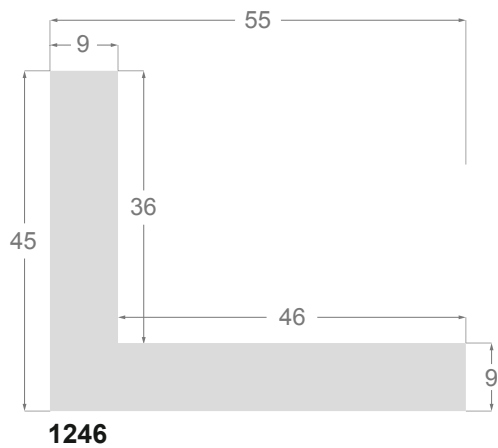

CÓDIGO <i>Code</i>	COLOR <i>Colour</i>	COLECCIÓN <i>Collection</i>
1246/113	Maple <i>Maple</i>	ALTIS
1246/114	Haya <i>Beech</i>	ALTIS
1246/115	Roble <i>Oak</i>	ALTIS
1246/116	Nogal <i>Walnut</i>	ALTIS
1246/117	Wengué <i>Wengue</i>	ALTIS