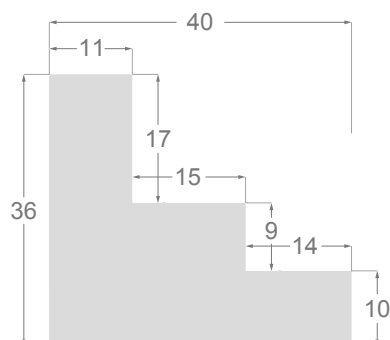

5540

CÓDIGO <i>Code</i>	COLOR <i>Colour</i>	COLECCIÓN <i>Collection</i>
5540/00	Natural <i>Natural</i>	MADERAS
5540/2	Blanco <i>White</i>	ALFIL
5540/4	Negro <i>Black</i>	ALFIL
5540/33	Negro-Plata <i>Black-Silver</i>	
5540/34	Negro-Oro <i>Black-Gold</i>