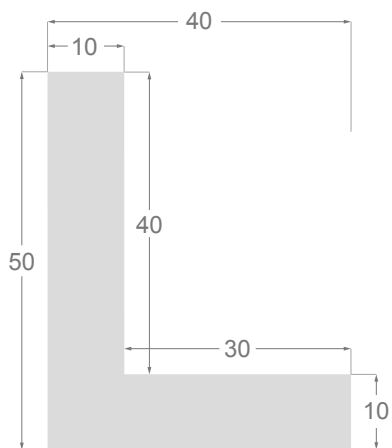

7361

CÓDIGO <i>Code</i>	COLOR <i>Colour</i>	COLECCIÓN <i>Collection</i>
7361/00	Natural <i>Natural</i>	MADERAS