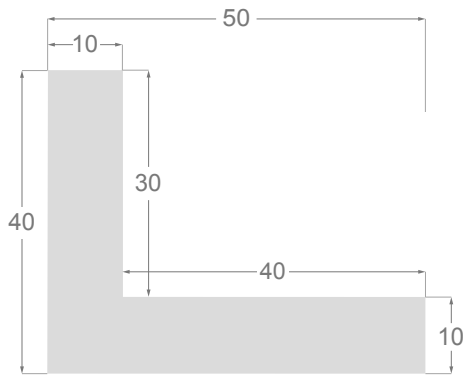

7361

CÓDIGO <i>Code</i>	COLOR <i>Colour</i>	COLECCIÓN <i>Collection</i>
7361/00	Natural <i>Natural</i>	MADERAS