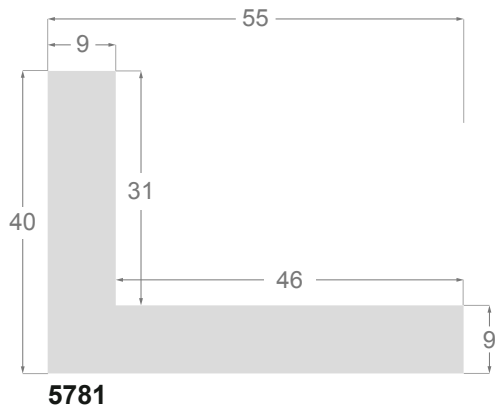

CÓDIGO <i>Code</i>	COLOR <i>Colour</i>	COLECCIÓN <i>Collection</i>
5781/00	Natural <i>Natural</i>	MADERAS
5781/80	Roble Natural <i>Natural Oak</i>	MADERAS
5781/12	Blanco <i>White</i>	STUDIO
5781/14	Negro <i>Black</i>	STUDIO