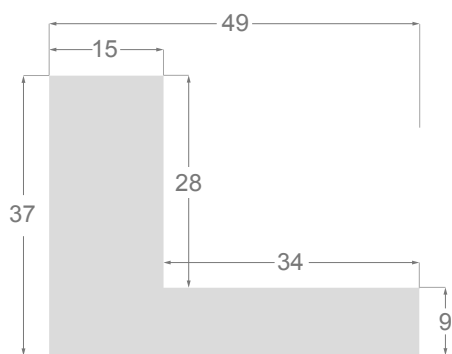

1249

CÓDIGO <i>Code</i>	COLOR <i>Colour</i>	COLECCIÓN <i>Collection</i>
1249/204	Negro <i>Black</i>	STEPS
1249/205	Gris <i>Gray</i>	STEPS
1249/206	Gris <i>Gray</i>	STEPS
1249/207	Blanco <i>White</i>	STEPS
1249/208	Rojo <i>Red</i>	STEPS
1249/209	Verde <i>Green</i>	STEPS
1249/480	Plata-Negro <i>Silver-Black</i>	ZURICH
1249/481	Oro-Negro <i>Gold-Black</i>	ZURICH
1249/483	Plata <i>Silver</i>	NIAGRA
1249/484	Negro <i>Black</i>	NIAGRA
1249/485	Cava <i>Cava</i>	NIAGRA
1249/486	Platino <i>Platinum</i>	NIAGRA
1249/487	Oro <i>Gold</i>	NIAGRA
1249/821	Oro <i>Gold</i>	BARCELONA
1249/823	Plata <i>Silver</i>	BARCELONA