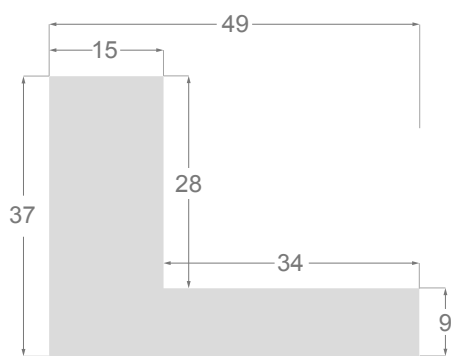

1249

CÓDIGO <i>Code</i>	COLOR <i>Colour</i>	COLECCIÓN <i>Collection</i>
1249/204	Negro <i>Black</i>	STEPS
1249/205	Gris <i>Gray</i>	STEPS
1249/206	Gris <i>Gray</i>	STEPS
1249/207	Blanco <i>White</i>	STEPS
1249/208	Rojo <i>Red</i>	STEPS
1249/209	Verde <i>Green</i>	STEPS
1249/480	Plata-Negro <i>Silver-Black</i>	ZURICH
1249/481	Oro-Negro <i>Gold-Black</i>	ZURICH
1249/483	Plata <i>Silver</i>	NIAGARA
1249/484	Negro <i>Black</i>	NIAGARA
1249/485	Cava <i>Cava</i>	NIAGARA
1249/486	Platino <i>Platinum</i>	NIAGARA
1249/487	Oro <i>Gold</i>	NIAGARA
1249/821	Oro <i>Gold</i>	BARCELONA
1249/823	Plata <i>Silver</i>	BARCELONA
1249/842	Plata <i>Silver</i>	PARIS
1249/843	Cava <i>Cava</i>	PARIS
1249/844	Negro <i>Black</i>	PARIS