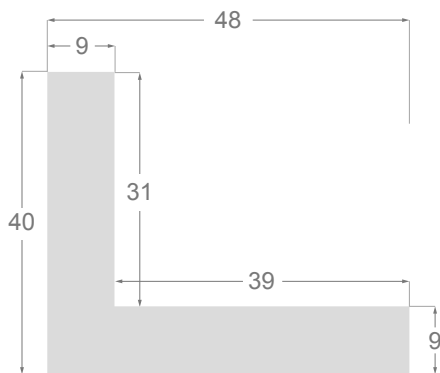

5791

CÓDIGO <i>Code</i>	COLOR <i>Colour</i>	COLECCIÓN <i>Collection</i>
5791/80	Natural <i>Natural</i>	MADERAS