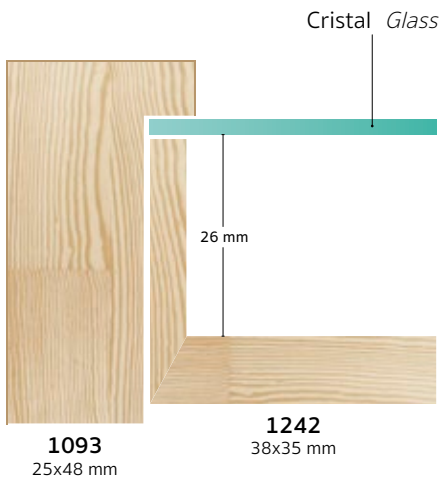

Posibles montajes con las ELES 1242
Possible frame mountings using floater 1242