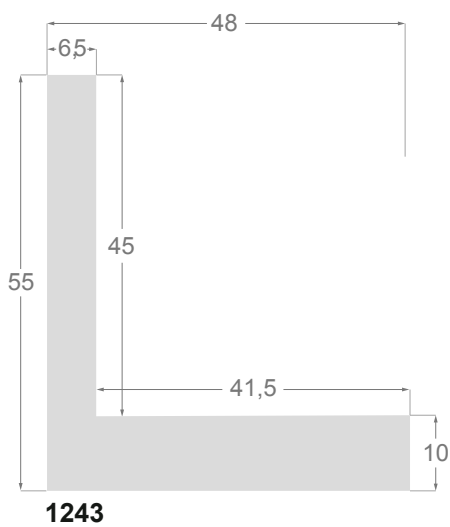

CÓDIGO <i>Code</i>	COLOR <i>Colour</i>	COLECCIÓN <i>Collection</i>
1243/113	Maple <i>Maple</i>	ALTIS
1243/114	Haya <i>Beech</i>	ALTIS
1243/115	Roble <i>Oak</i>	ALTIS
1243/116	Nogal <i>Walnut</i>	ALTIS
1243/117	Wengué <i>Wengue</i>	ALTIS
1243/242	Gris <i>Gray</i>	CONCRETE
1243/243	Gris <i>Gray</i>	CONCRETE
1243/247	Óxido <i>Oxide</i>	OXIDE
1243/324	Gris <i>Gray</i>	ELEGANT
1243/325	Gris <i>Gray</i>	ELEGANT
1243/330	Negro <i>Black</i>	ELEGANT
1243/817	Oro <i>Gold</i>	ROMA
1243/814	Negro <i>Black</i>	ROMA
1243/816	Cava <i>Cava</i>	ROMA
1243/815	Plata <i>Silver</i>	ROMA