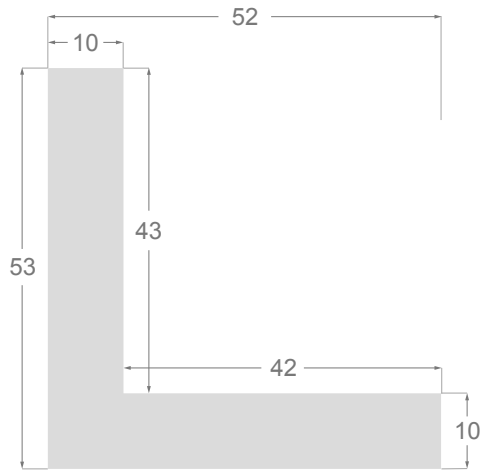

5544

CÓDIGO <i>Code</i>	COLOR <i>Colour</i>	COLECCIÓN <i>Collection</i>
5544/00	Natural <i>Natural</i>	MADERAS
5544/2	Blanco <i>White</i>	ALFIL
5544/4	Negro <i>Black</i>	ALFIL