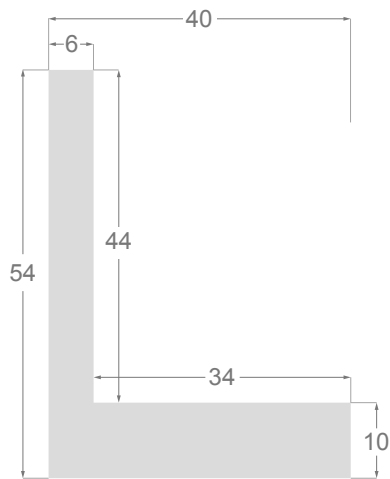

4116

CÓDIGO <i>Code</i>	COLOR <i>Colour</i>	COLECCIÓN <i>Collection</i>
4116/2	Blanco <i>White</i>	
4116/4	Negro <i>Black</i>