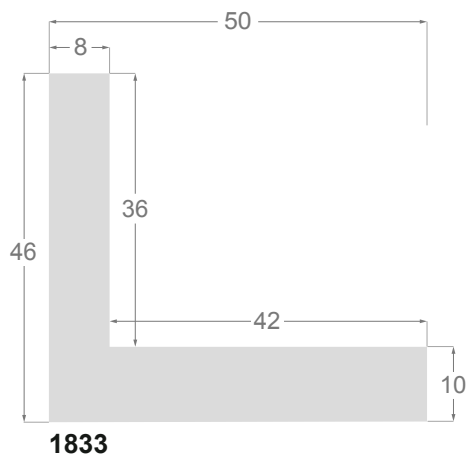

CÓDIGO <i>Code</i>	COLOR <i>Colour</i>	COLECCIÓN <i>Collection</i>
1833/4	Wengué <i>Wengue</i>	NOGALIA
1833/5	Natural <i>Natural</i>	NOGALIA
1833/6	Nogal <i>Walnut</i>	NOGALIA
1833/12	Blanco <i>White</i>	NOGALIA
1833/27	Nogal <i>Walnut</i>	NOGALIA