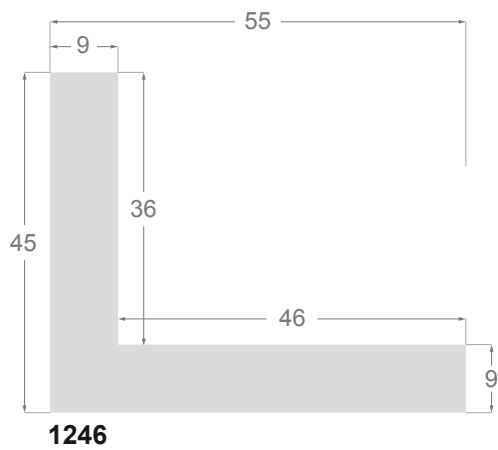

CÓDIGO <i>Code</i>	COLOR <i>Colour</i>	COLECCIÓN <i>Collection</i>
1246/113	Maple <i>Maple</i>	ALTIS
1246/114	Haya <i>Beech</i>	ALTIS
1246/115	Roble <i>Oak</i>	ALTIS
1246/116	Nogal <i>Walnut</i>	ALTIS
1246/117	Wengué <i>Wengue</i>	ALTIS