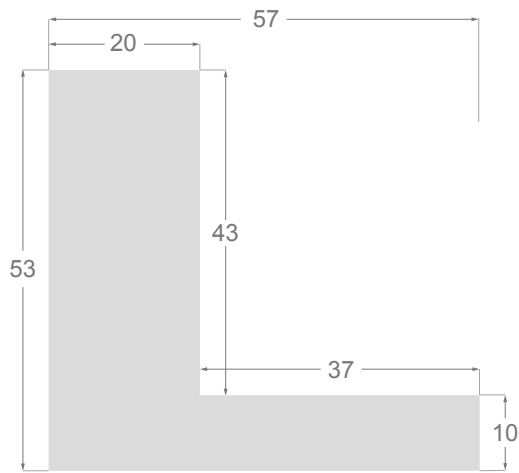

5546

CÓDIGO <i>Code</i>	COLOR <i>Colour</i>	COLECCIÓN <i>Collection</i>
5546/00	Natural <i>Natural</i>	MADERAS
5546/2	Blanco <i>White</i>	ALFIL
5546/4	Negro <i>Black</i>	ALFIL