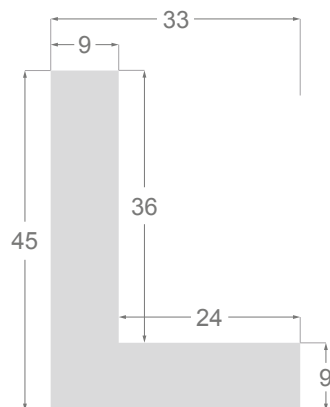

1345

CÓDIGO <i>Code</i>	COLOR <i>Colour</i>	COLECCIÓN <i>Collection</i>
1345/088	Natural <i>Natural</i>	OAK