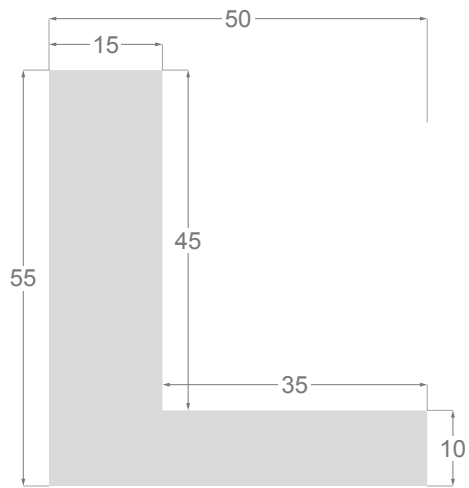

1251

CÓDIGO <i>Code</i>	COLOR <i>Colour</i>	COLECCIÓN <i>Collection</i>
1251/821	Oro <i>Gold</i>	BARCELONA
1251/823	Plata <i>Silver</i>	BARCELONA