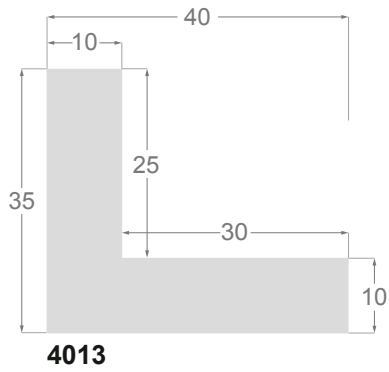

CÓDIGO <i>Code</i>	COLOR <i>Colour</i>	COLECCIÓN <i>Collection</i>
4013/2	Blanco <i>White</i>	
4013/4	Negro <i>Black</i>	
4013/31	Negro-Oro <i>Black-Gold</i>	
4013/33	Negro-Plata <i>Black-Silver</i>