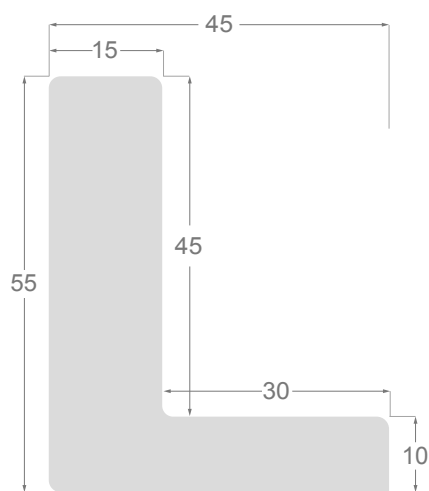

1252

CÓDIGO <i>Code</i>	COLOR <i>Colour</i>	COLECCIÓN <i>Collection</i>
1252/253	Plata <i>Silver</i>	PIANO
1252/254	Negro <i>Black</i>	PIANO
1252/255	Blanco <i>White</i>	PIANO