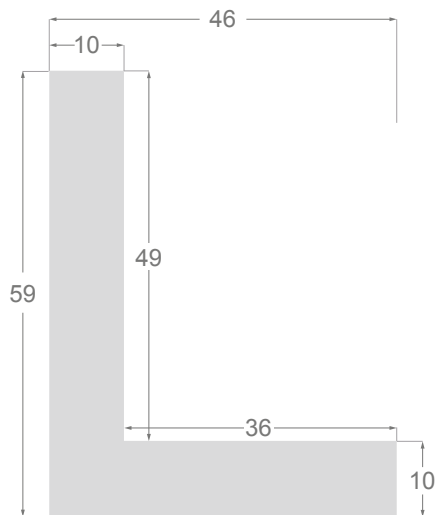

1834

CÓDIGO <i>Code</i>	COLOR <i>Colour</i>	COLECCIÓN <i>Collection</i>
1834/4	Wengué <i>Wengue</i>	NOGALIA
1834/5	Natural <i>Natural</i>	NOGALIA
1834/6	Nogal <i>Walnut</i>	NOGALIA
1834/12	Blanco <i>White</i>	NOGALIA
1834/27	Negro <i>Black</i>	NOGALIA