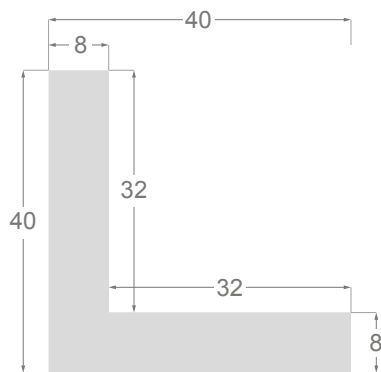

1255

CÓDIGO <i>Code</i>	COLOR <i>Colour</i>	COLECCIÓN <i>Collection</i>
1255/555	Blanco <i>White</i>	DAKAR
1255/556	Roble <i>Oak</i>	DAKAR
1255/557	Negro <i>Black</i>	DAKAR