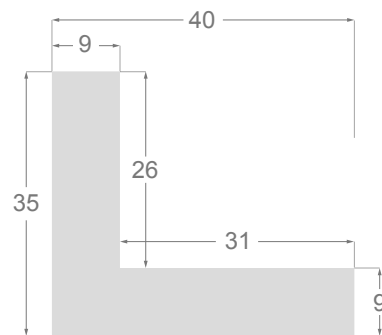

MUNICH consists of five profiles of high quality in finger-jointed pine: a square profile of 20 x 20mm, two architect profiles of 15 x 30mm and 20 x 38mm, a flat profile of 38 x 20mm and finally an American Box. Each profile has a thin layer of gesso covering the wood, which makes it possible to apply the smooth and unique patina finishes afterward, including some fine red lines that make it deeper.

**1083**

**1245**

1116/433 38x20mm

1079/433 20x20mm

1083/433 20x38mm

1063/433 15x30mm

1245/433 40x35mm

**1079/434** 20x20mm

**1083/434** 20x38mm

**1063/434** 15x30mm

**1245/434** 40x35mm

1116/435 38x20mm

1079/435 20x20mm

1083/435 20x38mm

1063/435 15x30mm

1245/435 40x35mm