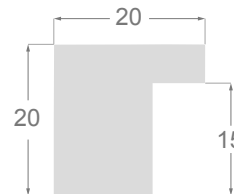

Munich Collection

The MUNICH collection is a universal collection. It has been designed for all interiors, whether traditional, modern or contemporary. Its finishes in satin black, brushed silver and gold give it an elegant and noble air.

MUNICH consists of five profiles of high quality in finger-jointed pine: a square profile of 20 x 20mm, two architect profiles of 15 x 30mm and 20 x 38mm, a flat profile of 38 x 20mm and finally an American Box. Each profile has a thin layer of gesso covering the wood, which makes it possible to apply the smooth and unique patina finishes afterward, including some fine red lines that make it deeper.

The choice of MUNICH becomes obvious because of its excellent value for money when it comes to framing a work that needs a classic and distinguished molding.

1079