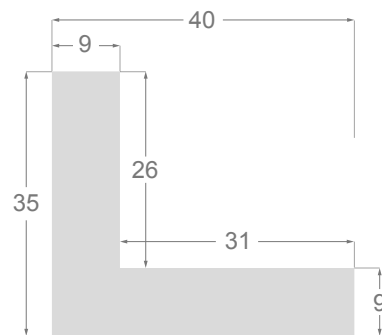

MUNICH consists of five profiles of high quality in finger-jointed pine: a square profile of 20 x 20mm, two architect profiles of 15 x 30mm and 20 x 38mm, a flat profile of 38 x 20mm and finally an American Box. Each profile has a thin layer of gesso covering the wood, which makes it possible to apply the smooth and unique patina finishes afterward, including some fine red lines that make it deeper.

**1083**

**1245**

1116/433 38x20mm

1079/433 20x20mm

1083/433 20x38mm

1063/433 15x30mm

1245/433 40x35mm

1116/434 38x20mm

1079/434 20x20mm

1083/434 20x38mm

1063/434 15x30mm

1245/434 40x35mm

1116/435 38x20mm

1079/435 20x20mm

1083/435 20x38mm

1063/435 15x30mm