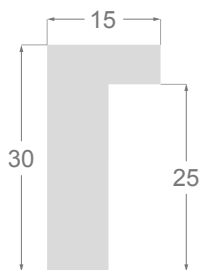

Munich Collection

The MUNICH collection is a universal collection. It has been designed for all interiors, whether traditional, modern or contemporary. Its finishes in satin black, brushed silver and gold give it an elegant and noble air.

MUNICH consists of five profiles of high quality in finger-jointed pine: a square profile of 20 x 20mm, two architect profiles of 15 x 30mm and 20 x 38mm, a flat profile of 38 x 20mm and finally an American Box. Each profile has a thin layer of gesso covering the wood, which makes it possible to apply the smooth and unique patina finishes afterward, including some fine red lines that make it deeper.

The choice of MUNICH becomes obvious because of its excellent value for money when it comes to framing a work that needs a classic and distinguished molding.

1063