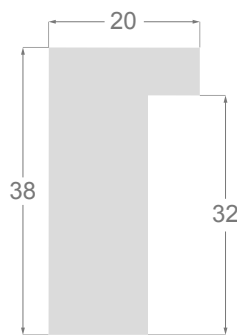

MUNICH consists of five profiles of high quality in finger-jointed pine: a square profile of 20 x 20mm, two architect profiles of 15 x 30mm and 20 x 38mm, a flat profile of 38 x 20mm and finally an American Box. Each profile has a thin layer of gesso covering the wood, which makes it possible to apply the smooth and unique patina finishes afterward, including some fine red lines that make it deeper.

**1083**

**1245**

1116/433 38x20mm

1079/433 20x20mm

1083/433 20x38mm

1063/433 15x30mm

1245/433 40x35mm

**1079/434** 20x20mm

**1083/434** 20x38mm

**1063/434** 15x30mm

**1245/434** 40x35mm

1116/435 38x20mm

1079/435 20x20mm

1083/435 20x38mm

1063/435 15x30mm

1245/435 40x35mm