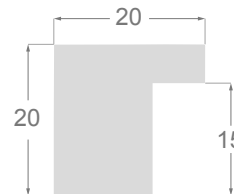

Munich Collection

The MUNICH collection is a universal collection. It has been designed for all interiors, whether traditional, modern or contemporary. Its finishes in satin black, brushed silver and gold give it an elegant and noble air.

MUNICH consists of five profiles of high quality in finger-jointed pine: a square profile of 20 x 20mm, two architect profiles of 15 x 30mm and 20 x 38mm, a flat profile of 38 x 20mm and finally an American Box. Each profile has a thin layer of gesso covering the wood, which makes it possible to apply the smooth and unique patina finishes afterward, including some fine red lines that make it deeper.

The choice of MUNICH becomes obvious because of its excellent value for money when it comes to framing a work that needs a classic and distinguished molding.

1079