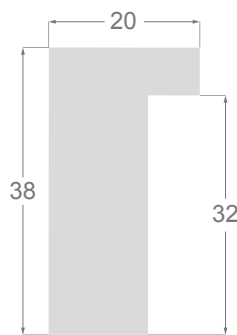

MUNICH consists of five profiles of high quality in finger-jointed pine: a square profile of 20 x 20mm, two architect profiles of 15 x 30mm and 20 x 38mm, a flat profile of 38 x 20mm and finally an American Box. Each profile has a thin layer of gesso covering the wood, which makes it possible to apply the smooth and unique patina finishes afterward, including some fine red lines that make it deeper.

**1083**

**1245**

1116/433 38x20mm

1079/433 20x20mm

1083/433 20x38mm

1063/433 15x30mm

1245/433 40x35mm

1116/434 38x20mm

1079/434 20x20mm

1083/434 20x38mm

1063/434 15x30mm

1245/434 40x35mm

1116/435 38x20mm

1079/435 20x20mm

1083/435 20x38mm

1063/435 15x30mm