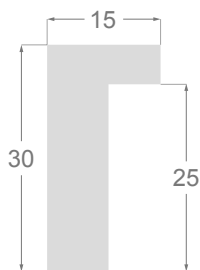

Munich Collection

The MUNICH collection is a universal collection. It has been designed for all interiors, whether traditional, modern or contemporary. Its finishes in satin black, brushed silver and gold give it an elegant and noble air.

MUNICH consists of five profiles of high quality in finger-jointed pine: a square profile of 20 x 20mm, two architect profiles of 15 x 30mm and 20 x 38mm, a flat profile of 38 x 20mm and finally an American Box. Each profile has a thin layer of gesso covering the wood, which makes it possible to apply the smooth and unique patina finishes afterward, including some fine red lines that make it deeper.

The choice of MUNICH becomes obvious because of its excellent value for money when it comes to framing a work that needs a classic and distinguished molding.

1063