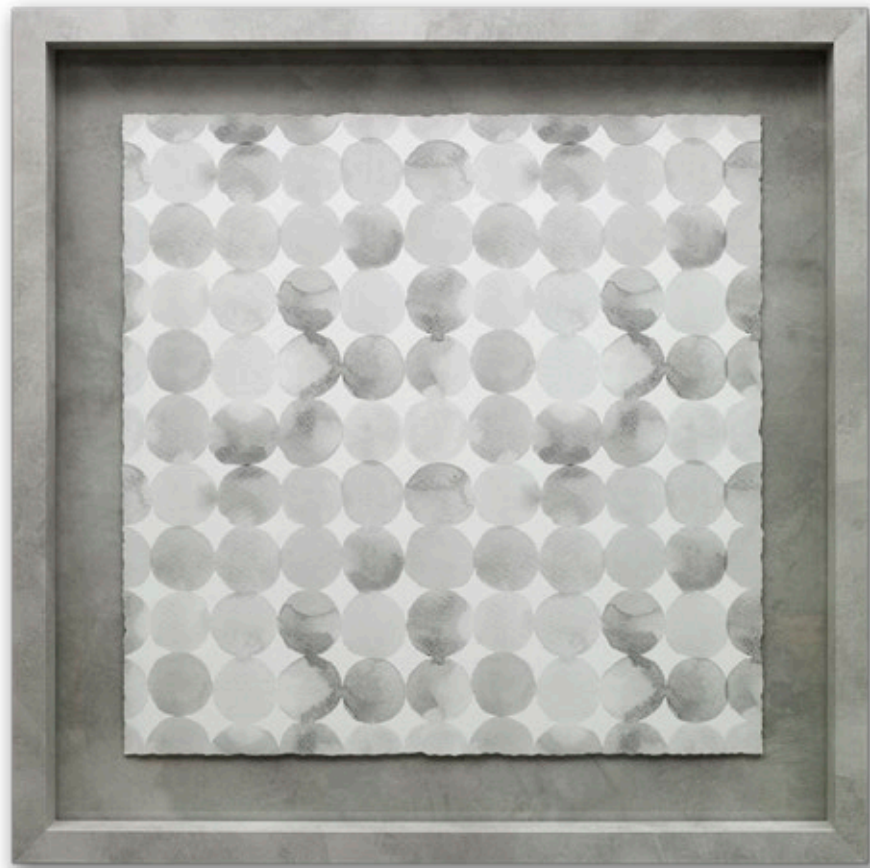

# Concrete Collection

The CONCRETE collection is integrated into avant-garde architecture, giving any desired space an industrial character, so current and so sought after in the world of design today.

**1238/242** 23x48mm

**1237/242** 18x30mm

**1137/243** 48x45mm

**1100/243** 30x30mm

**1079/243** 20x20mm

**1093/243** 25x48mm

**1137/242** 48x45mm

**1100/242** 30x30mm

**1079/242** 20x20mm

**1093/242** 25x48mm

**1063/242** 15x30mm

**1243/243** 48x55mm

**1242/243** 38x35mm

**1243/242** 48x55mm

**1242/242** 38x35mm

New York - 1965