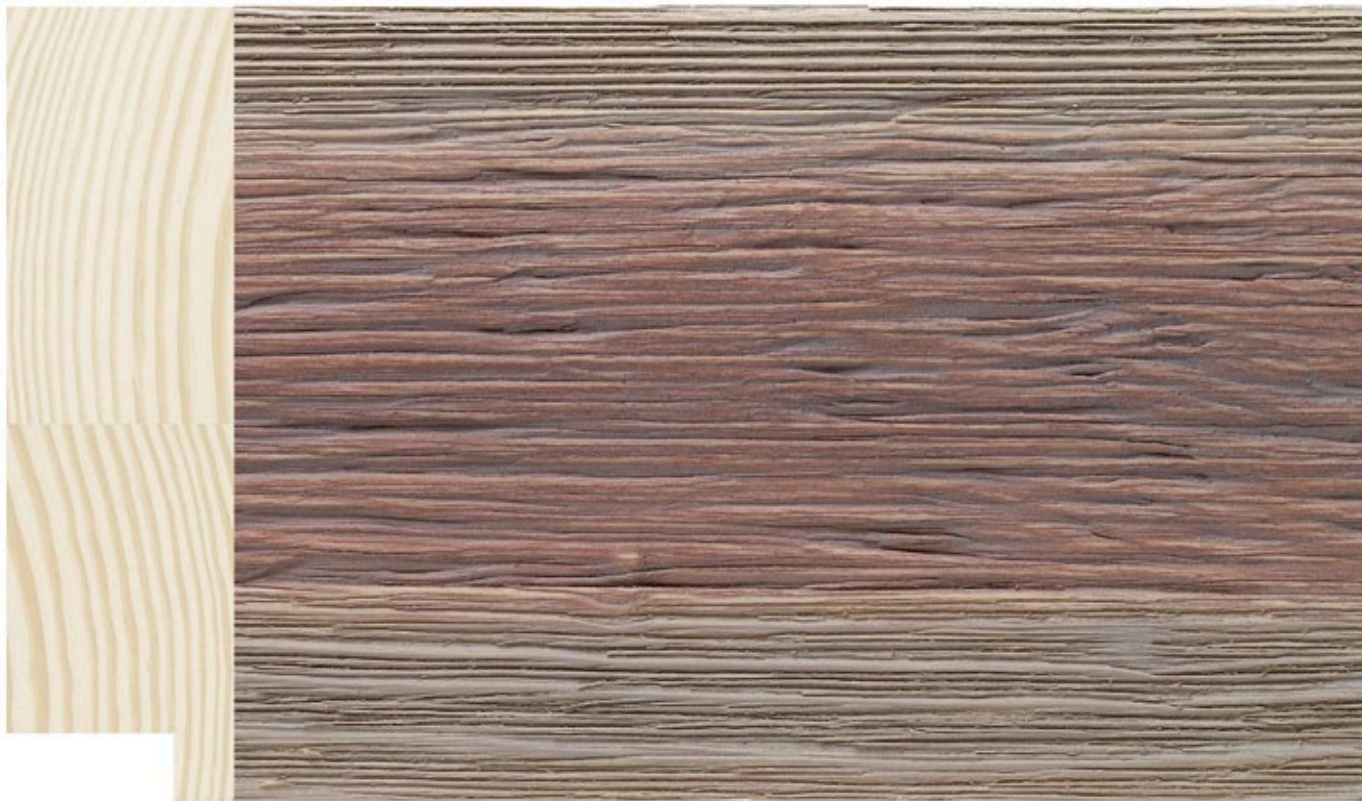

M O L G R A C O L L E C T I O N

Durango Collection

The DURANGO collection combines the fantasy of a deep engraving that goes to the same root of wood, the most extreme grain, and combines it with soft colors, barely hidden through their dyes and the glaze of its patina.

A lot of character for a collection of rustic cut, destined to frame works of importance given its execution and quality.

/525

/527

/528

1230

1132

1079

1230/528 105x30mm