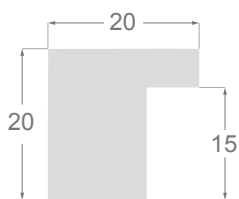

A lot of character for a collection of rustic cut, destined to frame works of importance given its execution and quality.

**/525**

**/527**

**1079**

**1079/525** 20x20mm

**1079/527** 20x20mm

A-2 Km 507  
25300 Tàrraga (Lleida) - Spain  
Tel. +34 973 312 304  
comercial@molgra.com  
[www.molgra.com](http://www.molgra.com)