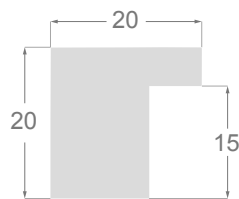

A lot of character for a collection of rustic cut, destined to frame works of importance given its execution and quality.

/525

/527

/528

1230

1132

1079

1230/528 105x30mm

1230/527 105x30mm

1230/525 105x30mm

1132/525 48x20mm

1079/525 20x20mm

1079/527 20x20mm

1079/528 20x20mm

www.molgra.com

Av. de Cervera 16
25300 TÀRREGA (LLEIDA) Spain
Tel. +34 973 312 304
Fax: +34 973 313 118
comercial@molgra.com