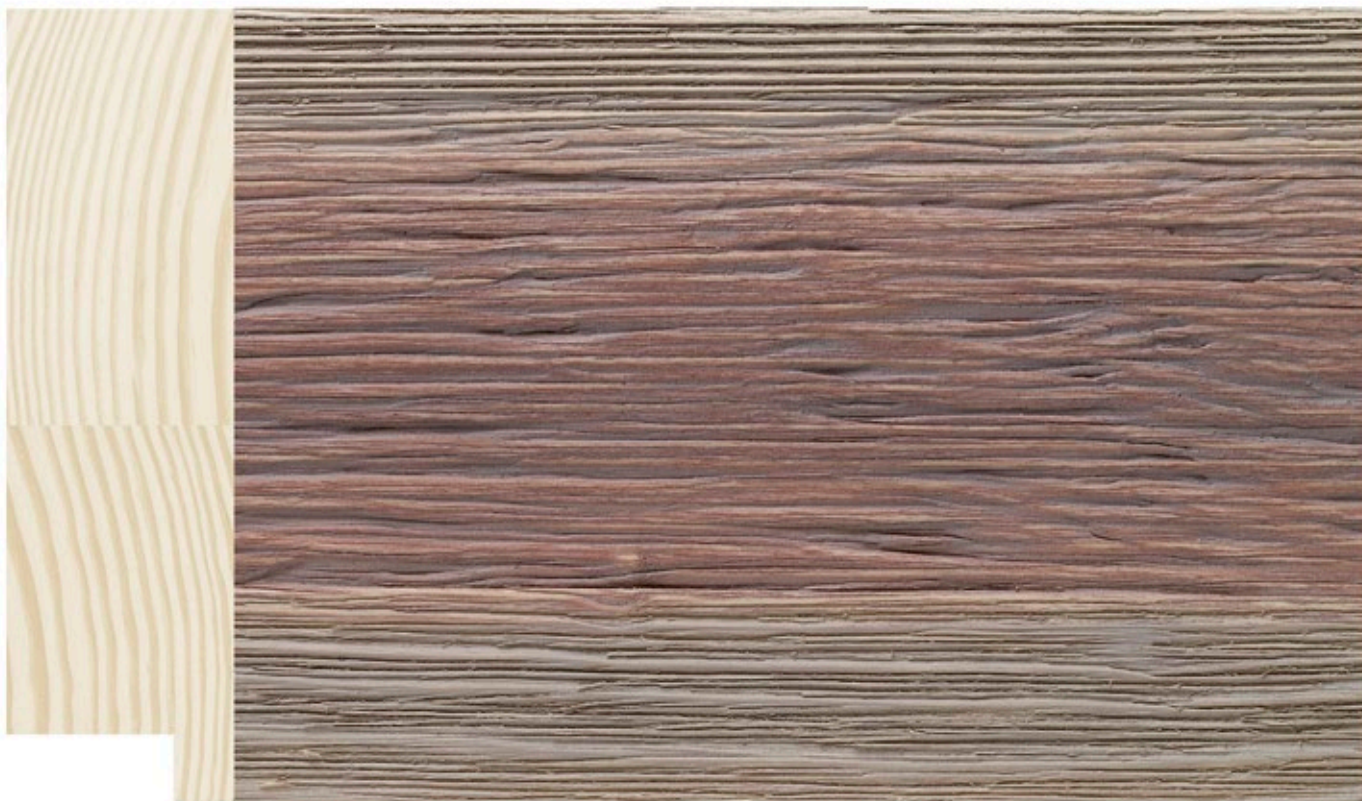

1132/525 48x20mm

1230/528 105x30mm