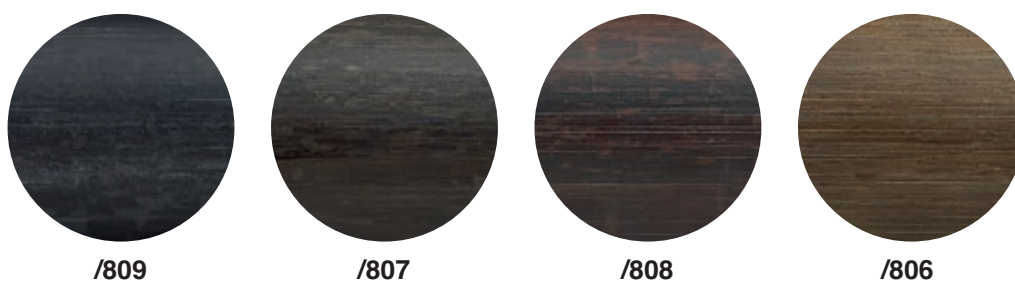

Mocca

M O L G R A C O L L E C T I O N

Mocca Collection

The MOCCA collection is soft to the eye and curiously, it transmits the aroma of coffee through its colours, its profile reminds us of the gentle slopes on which this crop grows.

Technically developed with lightly brushed foils and patinas.

1315/809 36x26mm

1314/809 20x20mm

1315/807 36x26mm

1314/807 20x20mm

1315/808 36x26mm

1314/808 20x20mm

1315/806 36x26mm