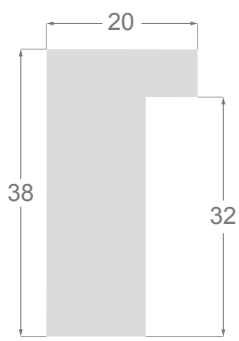

/164

/161

/169

/170

/167

/163

/165

/162

1083

1227

1247

1242

Natural oak veneer

1083/164 20x38mm

Oak veneer

1083/161 20x38mm

Oak veneer

1227/165 16x38mm

Oak veneer

1227/162 16x38mm

Oak veneer

1247/164 50x60mm

Oak veneer

1242/164 38x35mm