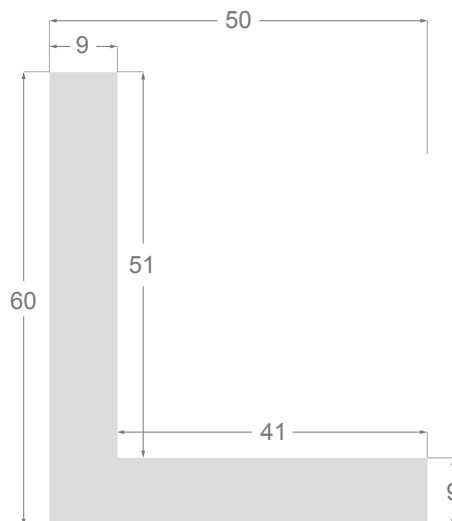

/164

/161

/169

/170

/167

/163

/165

/162

1083

1227

1247

1242

Natural oak veneer

1083/164 20x38mm

Oak veneer

1083/161 20x38mm

Oak veneer

1227/169 16x38mm

Oak veneer

1227/170 16x38mm

Oak veneer

1227/167 16x38mm

Oak veneer

1227/163 16x38mm

Oak veneer

1227/165 16x38mm

Oak veneer

1227/162 16x38mm

Oak veneer

1247/164 50x60mm

Oak veneer

1242/164 38x35mm