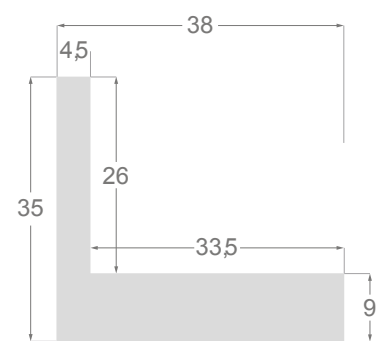

/164

/161

/169

/170

/167

/163

/165

/162

1083

1227

1247

1242

Natural oak veneer

1083/164 20x38mm

Oak veneer

1083/161 20x38mm

Oak veneer

1083/165 20x38mm

Oak veneer

1083/162 20x38mm

Oak veneer

1227/164 16x38mm

Oak veneer

1227/161 16x38mm

Oak veneer

1227/165 16x38mm

Oak veneer

1227/162 16x38mm

Oak veneer

1247/164 50x60mm

Oak veneer

1242/164 38x35mm