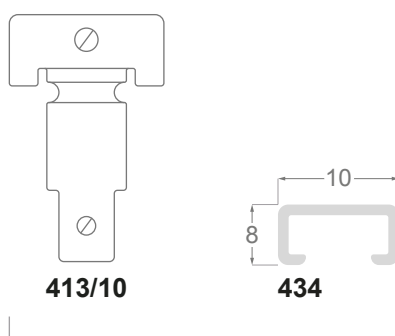

Black lacquered veneer

425/302 16x24mm

White lacquered veneer

Laminated aluminum profile

425/224 16x24mm

425/227 16x24mm

425/223 16x24mm

425/228 16x24mm

Aluminum profile wrapped with natural veneer

Stabilizer profile for aluminum frames

The stabilizer profile is **compatible with all our range of aluminum profiles**.
Ideal for reinforcing medium/large dimension frames.

Profile 434/16

Anchorage
413/10

Example of mounting with profile
H stabilizer

Profile 434/16

Anchorage
413/10

Example of mounting with profile
single stabilizer

413/10

434