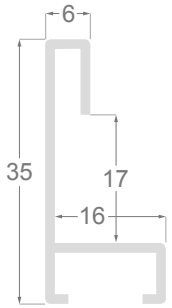

Hybrid Collection

The HYBRID collection is born from the union, with exquisite technique and specialized personnel, after many years of research, of our most successful aluminum profiles with decorations in natural wood and laminated foils that reproduce different effects. Ideal for framing large-format works with extremely narrow profiles, thus getting an extremely modern minimalist frame.

427