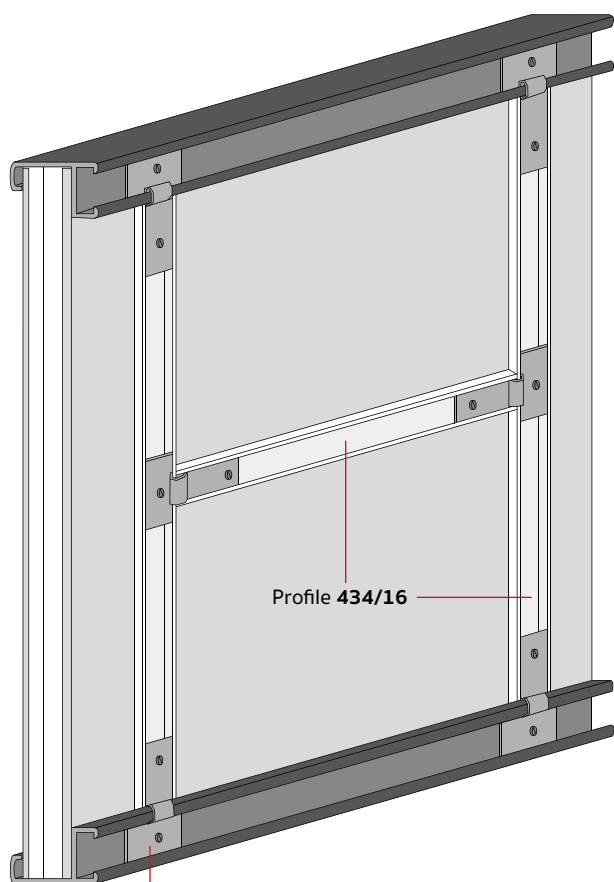

Black lacquered veneer

425/302 16x24mm

White lacquered veneer

Laminated aluminum profile

425/224 16x24mm

425/227 16x24mm

425/223 16x24mm

425/228 16x24mm

Aluminum profile wrapped with natural veneer

Stabilizer profile for aluminum frames

The stabilizer profile is **compatible with all our range of aluminum profiles**.
Ideal for reinforcing medium/large dimension frames.