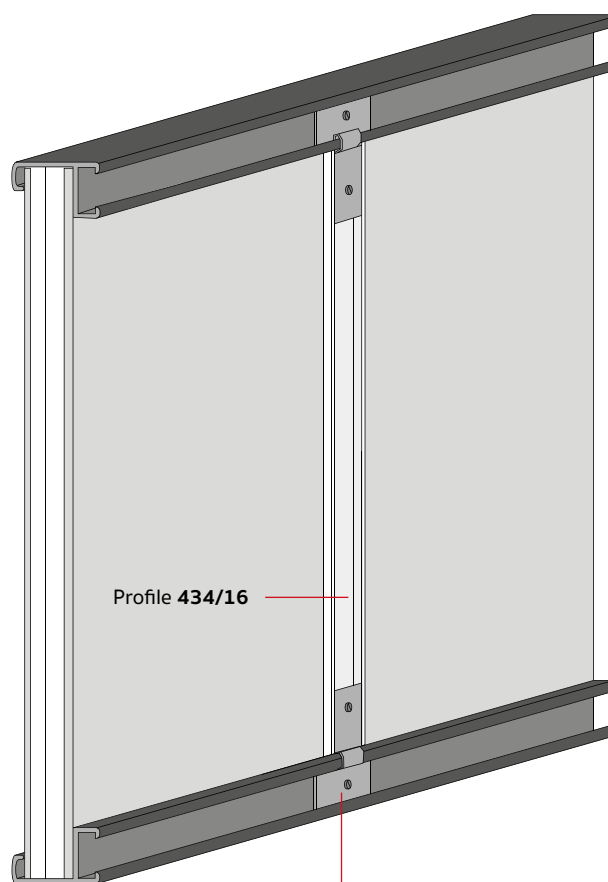

Anchorage
413/10