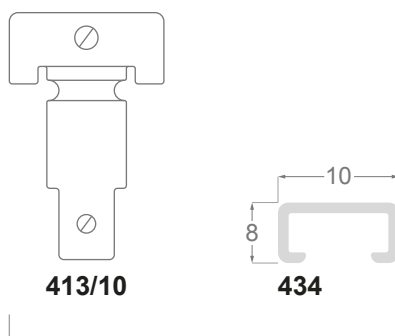

Example of mounting with profile
H stabilizer

Example of mounting with profile
single stabilizer