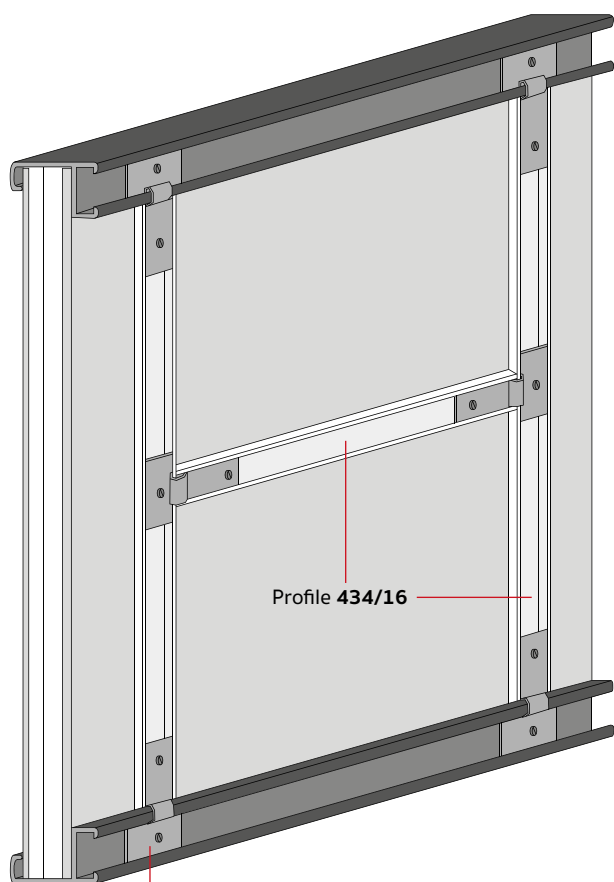

Laminated aluminum profile

425/224 16x24mm

425/227 16x24mm

425/223 16x24mm

425/242 16x24mm

Aluminum profile wrapped with natural veneer

Stabilizer profile for aluminum frames

The stabilizer profile is **compatible with all our range of aluminum profiles**.
Ideal for reinforcing medium/large dimension frames.