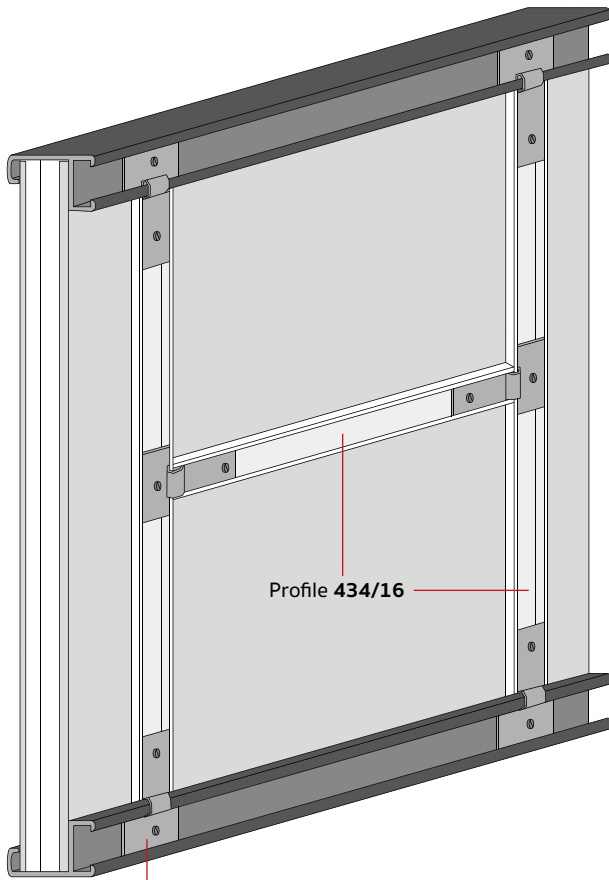

Laminated aluminum profile

425/218 16x24mm

425/219 16x24mm

425/247 16x24mm

425/248 16x24mm

425/228 16x24mm

Laminated aluminum profile

425/224 16x24mm

425/227 16x24mm

425/223 16x24mm

425/242 16x24mm

Aluminum profile wrapped with natural veneer

Stabilizer profile for aluminum frames

The stabilizer profile is **compatible with all our range of aluminum profiles**.
Ideal for reinforcing medium/large dimension frames.