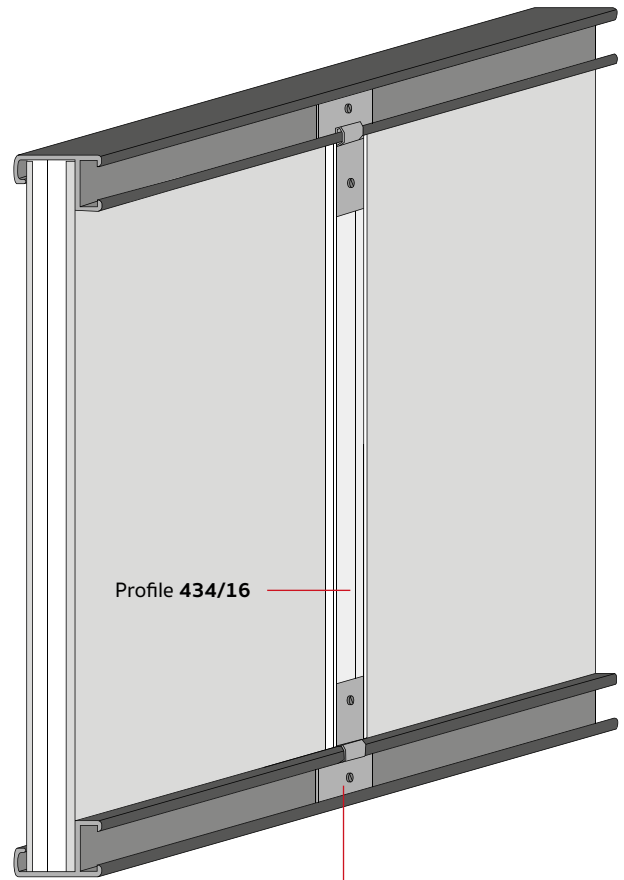

Anchorage
413/10