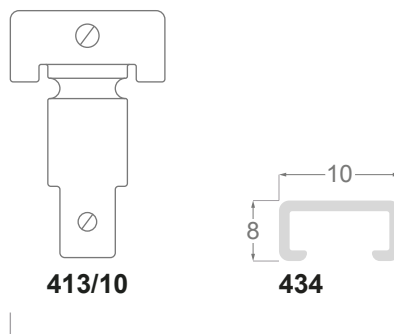

Example of mounting with profile
H stabilizer

434

Anchorage + Stabilizing profile

Example of mounting with profile
single stabilizer

413/10