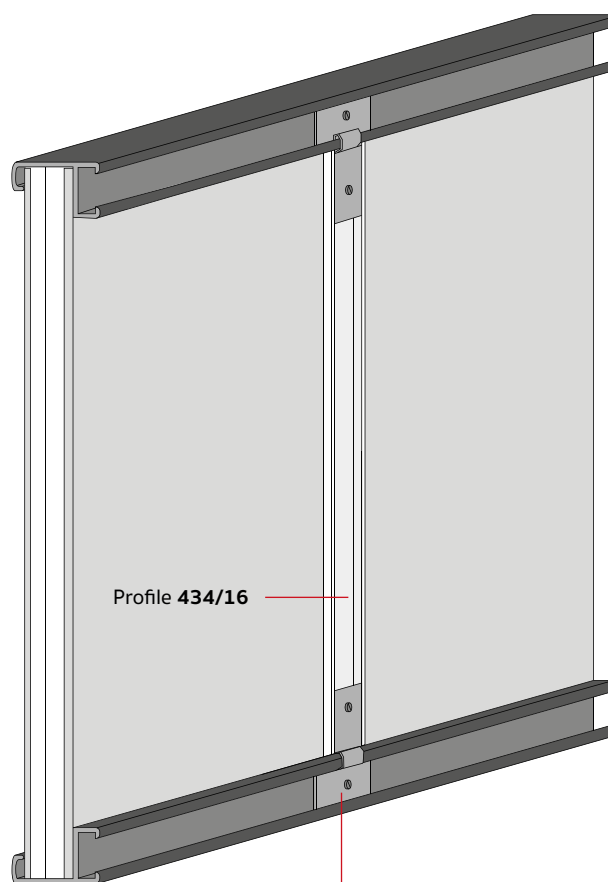

Profile 434/16

Anchorage
413/10