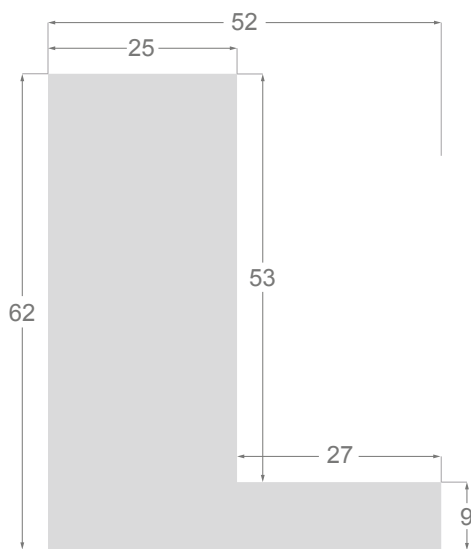

1342

CÓDIGO <i>Code</i>	COLOR <i>Colour</i>	COLECCIÓN <i>Collection</i>
1342/115	Roble <i>Oak</i>	ALTIS