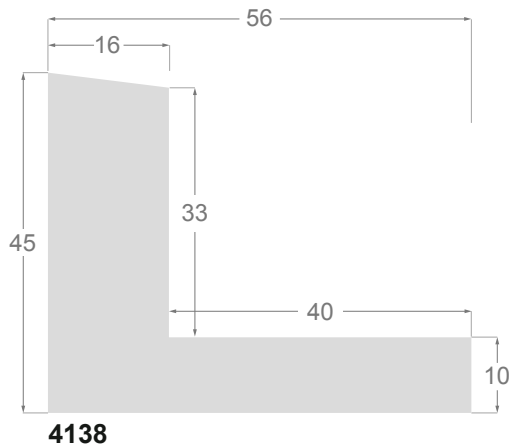

CÓDIGO <i>Code</i>	COLOR <i>Colour</i>	COLECCIÓN <i>Collection</i>
4138/11	Marfil-Oro <i>Ivory--Gold</i>	PISA
4138/13	Blanco-Plata <i>White-Silver</i>	PISA
4138/33	Negro-Plata <i>Black-Silver</i>	PISA
4138/34	Negro-Oro <i>Black-Gold</i>	PISA