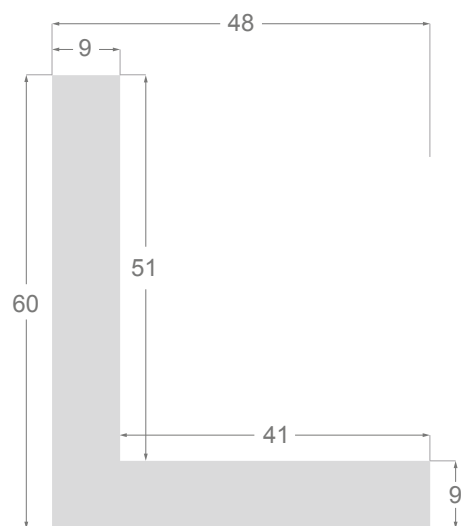

1247

CÓDIGO <i>Code</i>	COLOR <i>Colour</i>	COLECCIÓN <i>Collection</i>
1247/113	Maple <i>Maple</i>	ALTIS
1247/114	Haya <i>Beech</i>	ALTIS
1247/115	Roble <i>Oak</i>	ALTIS
1247/116	Nogal <i>Walnut</i>	ALTIS
1247/117	Wengué <i>Wengue</i>	ALTIS
1247/164	Negro <i>Black</i>	LUMIERE
1247/162	Blanco <i>White</i>	LUMIERE