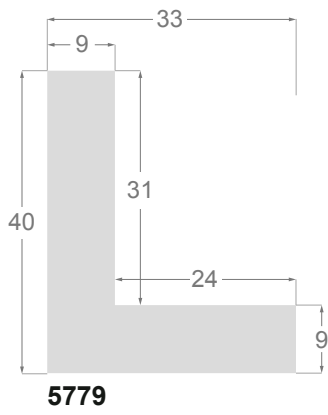

CÓDIGO <i>Code</i>	COLOR <i>Colour</i>	COLECCIÓN <i>Collection</i>
5779/70	Natural <i>Natural</i>	MADERAS
5779/80	Natural <i>Natural</i>	MADERAS