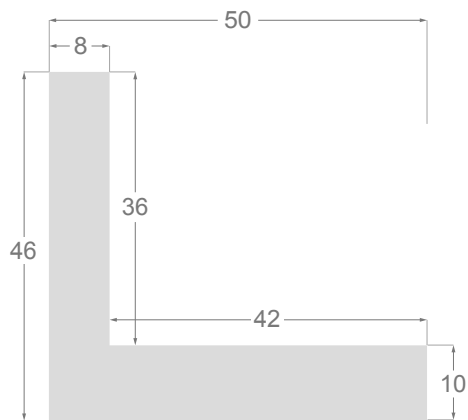

1833

CÓDIGO <i>Code</i>	COLOR <i>Colour</i>	COLECCIÓN <i>Collection</i>
1833/4	Wengué <i>Wengue</i>	NOGALIA
1833/5	Natural <i>Natural</i>	NOGALIA
1833/6	Nogal <i>Walnut</i>	NOGALIA
1833/12	Blanco <i>White</i>	NOGALIA
1833/27	Nogal <i>Walnut</i>	NOGALIA