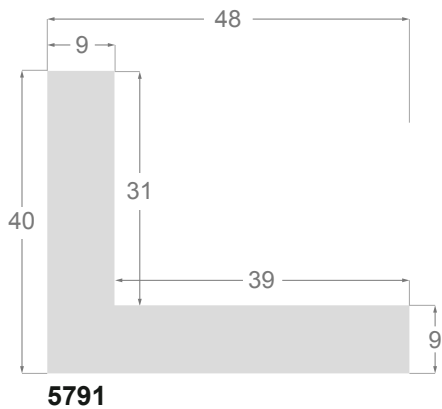

CÓDIGO <i>Code</i>	COLOR <i>Colour</i>	COLECCIÓN <i>Collection</i>
5791/80	Natural <i>Natural</i>	MADERAS