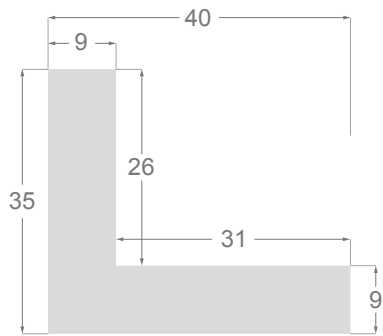

1245

CÓDIGO <i>Code</i>	COLOR <i>Colour</i>	COLECCIÓN <i>Collection</i>
1245/212	Blanco <i>White</i>	ATELIER
1245/211	Gris <i>Grey</i>	ATELIER
1245/210	Azul <i>Blue</i>	ATELIER
1245/213	Negro <i>Black</i>	ATELIER