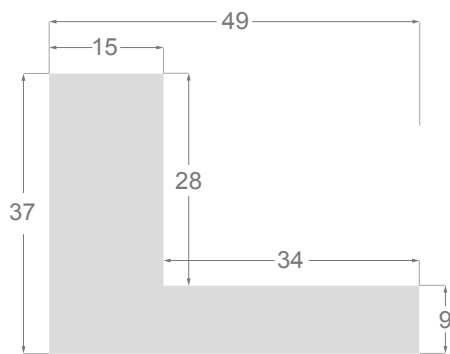

1249

CÓDIGO <i>Code</i>	COLOR <i>Colour</i>	COLECCIÓN <i>Collection</i>
1249/204	Negro <i>Black</i>	STEPS
1249/205	Gris <i>Gray</i>	STEPS
1249/206	Gris <i>Gray</i>	STEPS
1249/207	Blanco <i>White</i>	STEPS
1249/208	Rojo <i>Red</i>	STEPS
1249/209	Verde <i>Green</i>	STEPS
1249/480	Plata-Negro <i>Silver-Black</i>	ZURICH
1249/481	Oro-Negro <i>Gold-Black</i>	ZURICH
1249/483	Plata <i>Silver</i>	NIAGARA
1249/484	Negro <i>Black</i>	NIAGARA
1249/485	Cava <i>Cava</i>	NIAGARA
1249/486	Platino <i>Platinum</i>	NIAGARA
1249/487	Oro <i>Gold</i>	NIAGARA
1249/821	Oro <i>Gold</i>	BARCELONA
1249/823	Plata <i>Silver</i>	BARCELONA