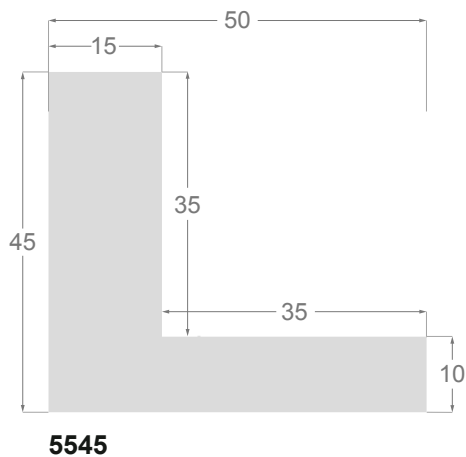

CÓDIGO <i>Code</i>	COLOR <i>Colour</i>	COLECCIÓN <i>Collection</i>
5545/00	Natural <i>Natural</i>	MADERAS
5545/2	Blanco <i>White</i>	ALFIL
5545/4	Negro <i>Black</i>	ALFIL