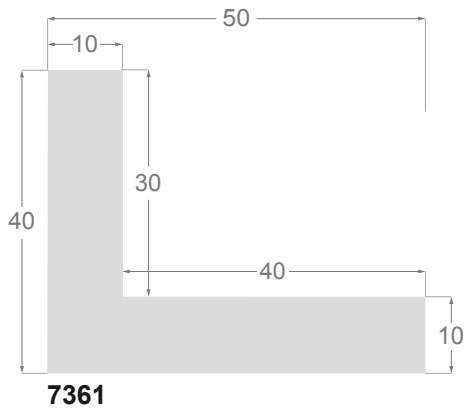

CÓDIGO <i>Code</i>	COLOR <i>Colour</i>	COLECCIÓN <i>Collection</i>
7361/00	Natural <i>Natural</i>	MADERAS