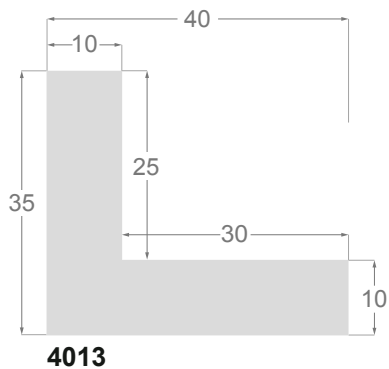

CÓDIGO <i>Code</i>	COLOR <i>Colour</i>	COLECCIÓN <i>Collection</i>
4013/2	Blanco <i>White</i>	
4013/4	Negro <i>Black</i>	
4013/31	Negro-Oro <i>Black-Gold</i>	
4013/33	Negro-Plata <i>Black-Silver</i>