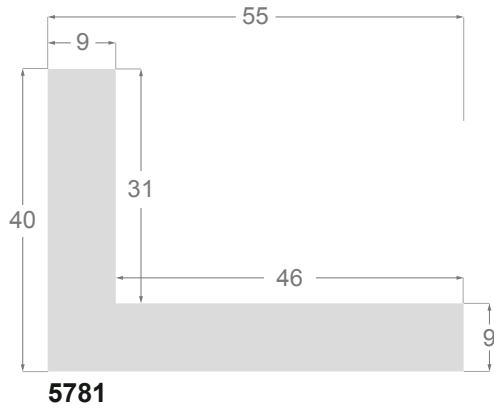

CÓDIGO <i>Code</i>	COLOR <i>Colour</i>	COLECCIÓN <i>Collection</i>
5781/00	Natural <i>Natural</i>	MADERAS
5781/80	Roble Natural <i>Natural Oak</i>	MADERAS
5781/12	Blanco <i>White</i>	
5781/14	Negro <i>Black</i>