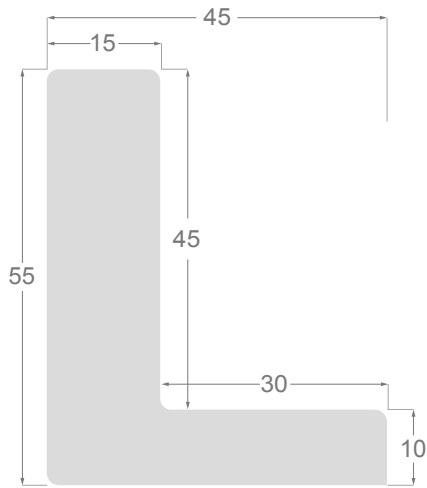

1252

CÓDIGO <i>Code</i>	COLOR <i>Colour</i>	COLECCIÓN <i>Collection</i>
1252/253	Plata <i>Silver</i>	PIANO
1252/254	Negro <i>Black</i>	PIANO
1252/255	Blanco <i>White</i>	PIANO