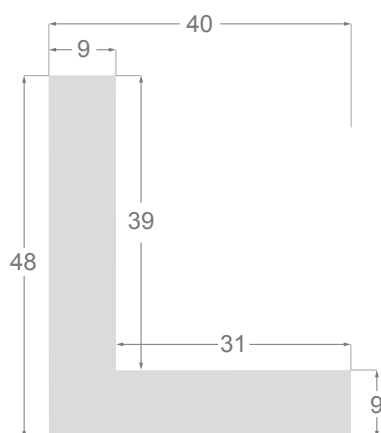

5791

CÓDIGO <i>Code</i>	COLOR <i>Colour</i>	COLECCIÓN <i>Collection</i>
5791/80	Natural <i>Natural</i>	MADERAS