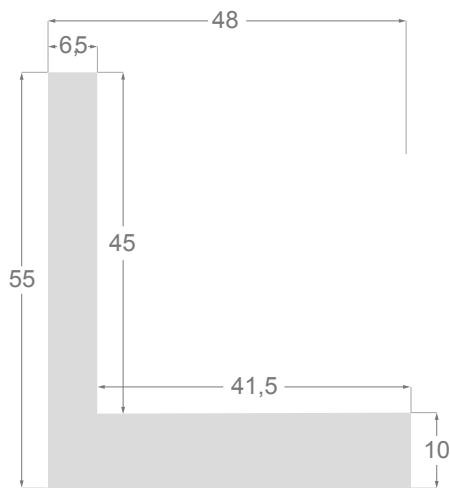

1243

CÓDIGO <i>Code</i>	COLOR <i>Colour</i>	COLECCIÓN <i>Collection</i>
1243/113	Maple <i>Maple</i>	ALTIS
1243/114	Haya <i>Beech</i>	ALTIS
1243/115	Roble <i>Oak</i>	ALTIS
1243/116	Nogal <i>Walnut</i>	ALTIS
1243/117	Wengué <i>Wengue</i>	ALTIS
1243/242	Gris <i>Gray</i>	CONCRETE
1243/243	Gris <i>Gray</i>	CONCRETE
1243/247	Óxido <i>Oxide</i>	OXIDE
1243/324	Gris <i>Gray</i>	ELEGANT
1243/325	Gris <i>Gray</i>	ELEGANT
1243/330	Negro <i>Black</i>	ELEGANT
1243/817	Oro <i>Gold</i>	ROMA
1243/814	Negro <i>Black</i>	ROMA
1243/816	Cava <i>Cava</i>	ROMA
1243/815	Plata <i>Silver</i>	ROMA
1243/171	Oro <i>Gold</i>	ATENEA
1243/173	Plata <i>Silver</i>	ATENEA