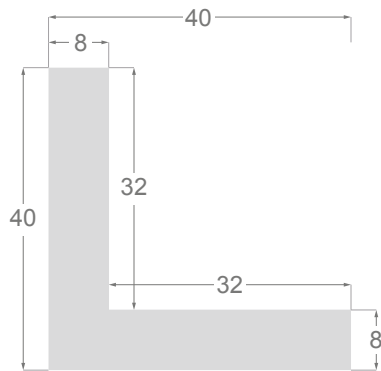

1255

CÓDIGO <i>Code</i>	COLOR <i>Colour</i>	COLECCIÓN <i>Collection</i>
1255/555	Blanco <i>White</i>	DAKAR
1255/556	Roble <i>Oak</i>	DAKAR
1255/557	Negro <i>Black</i>	DAKAR