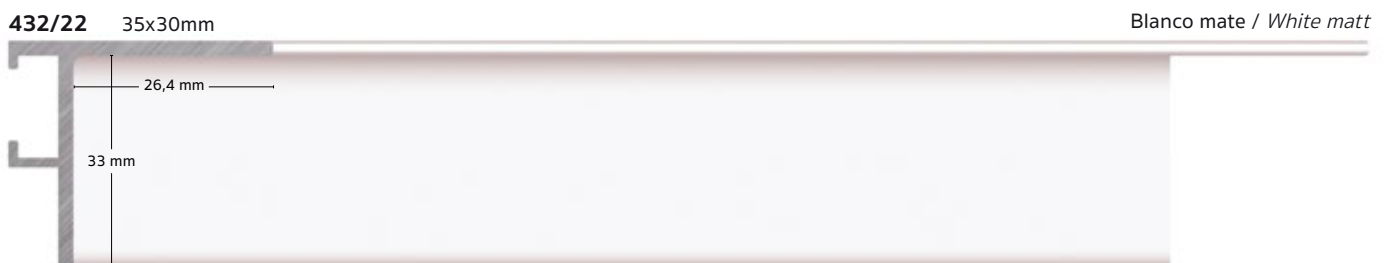

433/24 57x30mm

Negro mate / *Black matt*

433/16 57x30mm

Plata mate / *Silver matt*

433/13 57x30mm

Oro mate / *Gold matt*

433/22 57x30mm

Blanco mate / *White matt*