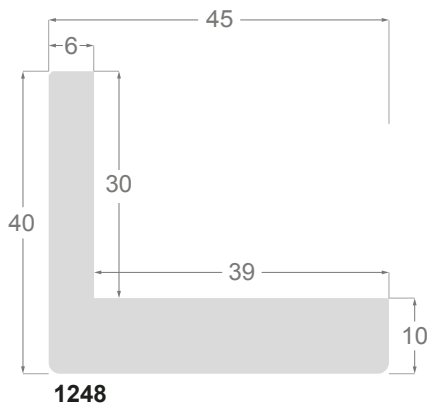

CÓDIGO <i>Code</i>	COLOR <i>Colour</i>	COLECCIÓN <i>Collection</i>
1248/512	Blanco <i>White</i>	GO
1248/514	Negro <i>Black</i>	GO
1248/001	Natural <i>Natural</i>	GO