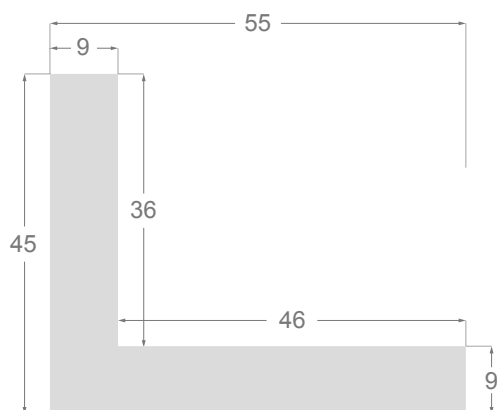

1246

CÓDIGO <i>Code</i>	COLOR <i>Colour</i>	COLECCIÓN <i>Collection</i>
1246/113	Maple <i>Maple</i>	ALTIS
1246/114	Haya <i>Beech</i>	ALTIS
1246/115	Roble <i>Oak</i>	ALTIS
1246/116	Nogal <i>Walnut</i>	ALTIS
1246/117	Wengué <i>Wengue</i>	ALTIS