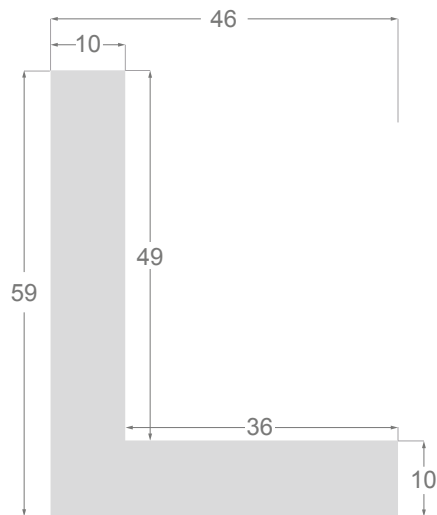

1834

CÓDIGO <i>Code</i>	COLOR <i>Colour</i>	COLECCIÓN <i>Collection</i>
1834/4	Wengué <i>Wengue</i>	NOGALIA
1834/5	Natural <i>Natural</i>	NOGALIA
1834/6	Nogal <i>Walnut</i>	NOGALIA
1834/12	Blanco <i>White</i>	NOGALIA
1834/27	Negro <i>Black</i>	NOGALIA