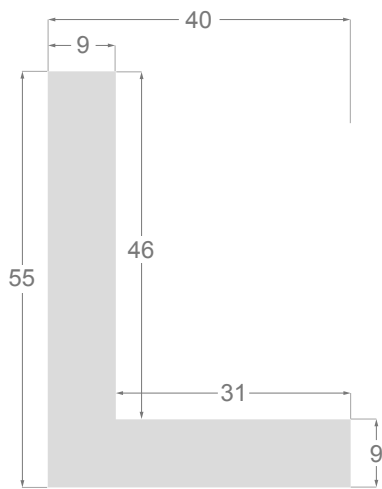

5781

CÓDIGO <i>Code</i>	COLOR <i>Colour</i>	COLECCIÓN <i>Collection</i>
5781/00	Natural <i>Natural</i>	MADERAS
5781/80	Natural <i>Natural</i>	MADERAS