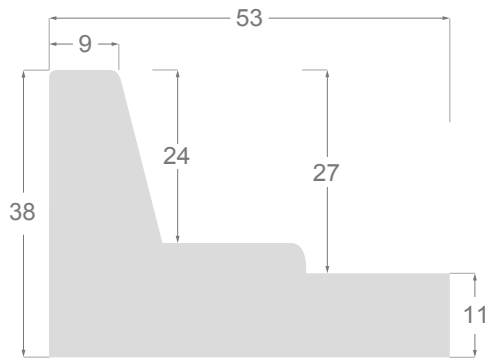

3600

CÓDIGO <i>Code</i>	COLOR <i>Colour</i>	COLECCIÓN <i>Collection</i>
3600/00	Natural <i>Natural</i>	MADERAS
3600/2	Blanco <i>White</i>	
3600/4	Negro <i>Black</i>	
3600/5*	Natural <i>Natural</i>	
3600/33	Negro-Plata <i>Black-Silver</i>	
3600/34	Negro-Oro <i>Black-Gold</i>	

*Natural barnizada *Natural varnished*