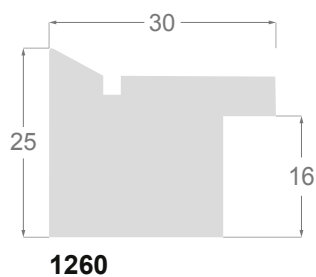

Nogal-Wengué
natural
/142

Roble-Nogal
natural
/141

Maple-Roble
natural
/140

Wengué
natural
/117

Nogal
natural
/116

Roble
natural
/115

Chapa Nogal-Wengué natural

1262/142 60x38mm

1261/142 40x30mm

1260/142 30x25mm

Chapa Roble-Nogal natural

1262/141 60x38mm

1261/141 40x30mm

1260/141 30x25mm

Chapa Maple-Roble natural

1262/140 60x38mm

1261/140 40x30mm

1260/140 30x25mm

Chapa Wengué natural

1262/117 60x38mm

1261/117 40x30mm

Chapa Nogal natural

1262/116 60x38mm

1261/116 40x30mm