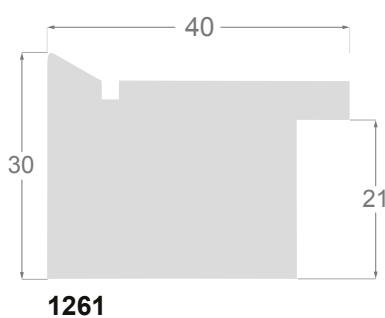

Nogal-Wengué
natural
/142

Roble-Nogal
natural
/141

Maple-Roble
natural
/140

Wengué
natural
/117

Nogal
natural
/116

Roble
natural
/115

Chapa Nogal-Wengué natural

1262/142 60x38mm

1261/142 40x30mm

1260/142 30x25mm

Chapa Roble-Nogal natural

1262/141 60x38mm

1261/141 40x30mm

1260/141 30x25mm

Chapa Maple-Roble natural

1262/140 60x38mm

1261/140 40x30mm

1260/140 30x25mm

Chapa Wengué natural

1262/117 60x38mm

1261/117 40x30mm

Chapa Nogal natural

1262/116 60x38mm

1261/116 40x30mm