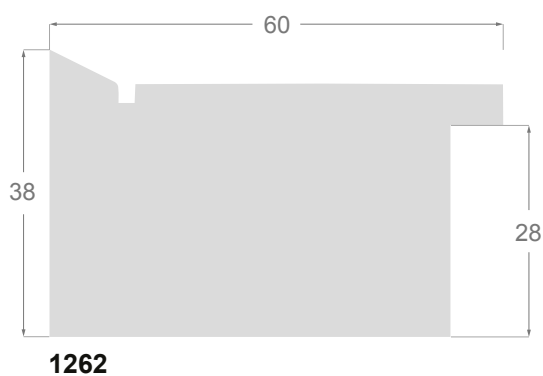

Nogal-Wengué
natural
/142

Roble-Nogal
natural
/141

Maple-Roble
natural
/140

Wengué
natural
/117

Nogal
natural
/116

Roble
natural
/115

Chapa Nogal-Wengué natural

1262/142 60x38mm

1261/142 40x30mm

1260/142 30x25mm

Chapa Roble-Nogal natural

1262/141 60x38mm

1261/141 40x30mm

1260/141 30x25mm

Chapa Maple-Roble natural

1262/140 60x38mm