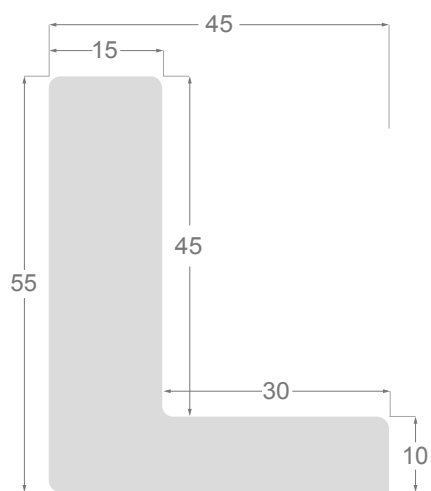

1252

CÓDIGO <i>Code</i>	COLOR <i>Colour</i>	COLECCIÓN <i>Collection</i>
1252/253	Plata <i>Silver</i>	PIANO
1252/254	Negro <i>Black</i>	PIANO
1252/255	Blanco <i>White</i>	PIANO