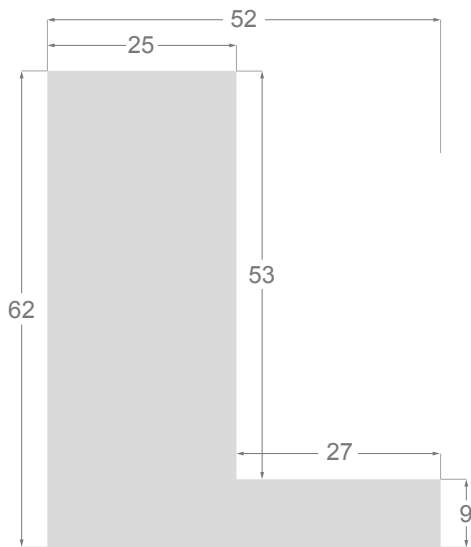

1342

CÓDIGO <i>Code</i>	COLOR <i>Colour</i>	COLECCIÓN <i>Collection</i>
1342/115	Roble <i>Oak</i>	ALTIS
1342/262	Roble <i>Oak</i>	OAKLINE
1342/264	Noir <i>Black</i>	OAKLINE