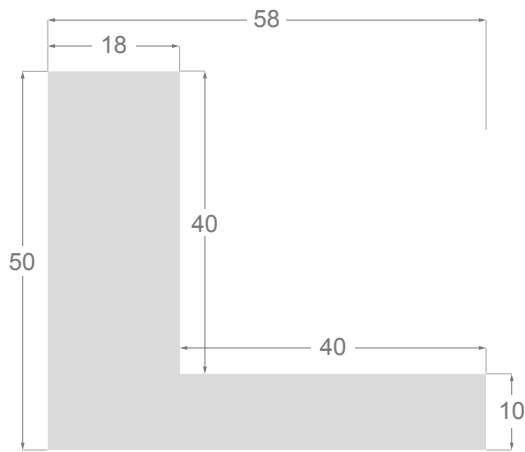

4111

CÓDIGO <i>Code</i>	COLOR <i>Colour</i>	COLECCIÓN <i>Collection</i>
4111/2	Blanco <i>White</i>	COMPASS
4111/4	Negro <i>Black</i>	COMPASS
4111/5	Nogal <i>Walnut</i>	COMPASS
4111/7	Nogal <i>Walnut</i>	COMPASS