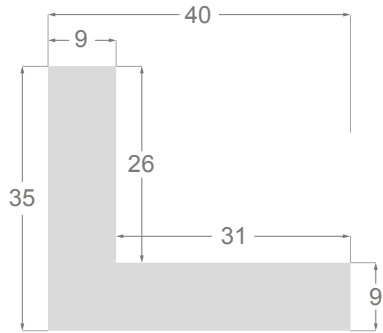

1245

CÓDIGO <i>Code</i>	COLOR <i>Colour</i>	COLECCIÓN <i>Collection</i>
1245/212	Blanco <i>White</i>	ATELIER
1245/211	Gris <i>Grey</i>	ATELIER
1245/210	Azul <i>Blue</i>	ATELIER
1245/213	Negro <i>Black</i>	ATELIER