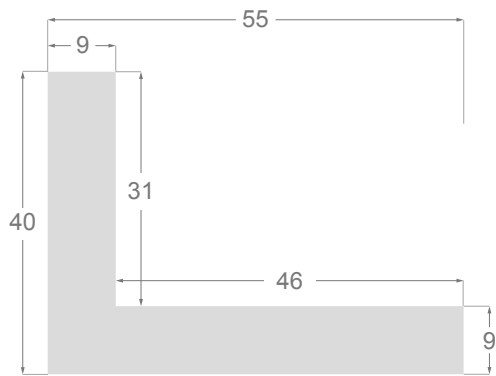

5781

CÓDIGO <i>Code</i>	COLOR <i>Colour</i>	COLECCIÓN <i>Collection</i>
5781/00	Natural <i>Natural</i>	MADERAS
5781/80	Roble Natural <i>Natural Oak</i>	MADERAS
5781/12	Blanco <i>White</i>	STUDIO
5781/14	Negro <i>Black</i>	STUDIO