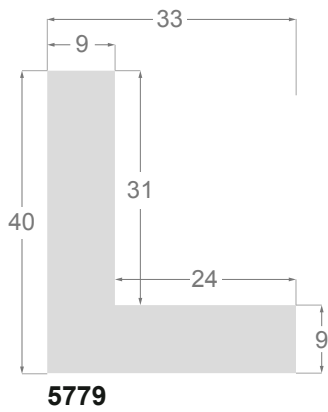

CÓDIGO <i>Code</i>	COLOR <i>Colour</i>	COLECCIÓN <i>Collection</i>
5779/70	Natural <i>Natural</i>	MADERAS
5779/80	Natural <i>Natural</i>	MADERAS