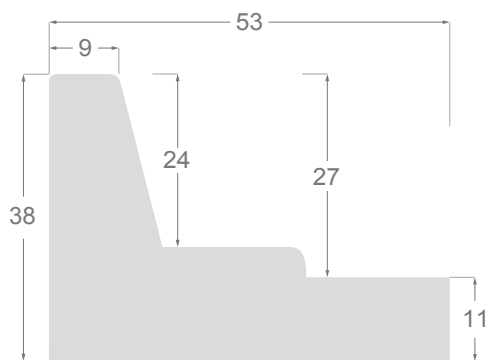

3600

CÓDIGO <i>Code</i>	COLOR <i>Colour</i>	COLECCIÓN <i>Collection</i>
3600/00	Natural <i>Natural</i>	MADERAS
3600/2	Blanco <i>White</i>	
3600/4	Negro <i>Black</i>	
3600/5*	Natural <i>Natural</i>	
3600/33	Negro-Plata <i>Black-Silver</i>	
3600/34	Negro-Oro <i>Black-Gold</i>	

*Natural barnizada *Natural varnished*