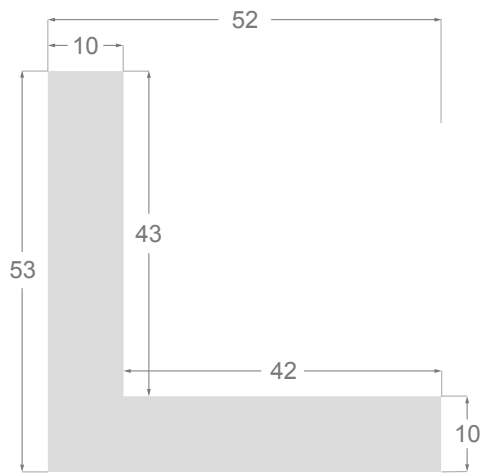

5544

CÓDIGO <i>Code</i>	COLOR <i>Colour</i>	COLECCIÓN <i>Collection</i>
5544/00	Natural <i>Natural</i>	MADERAS
5544/2	Blanco <i>White</i>	ALFIL
5544/4	Negro <i>Black</i>	ALFIL