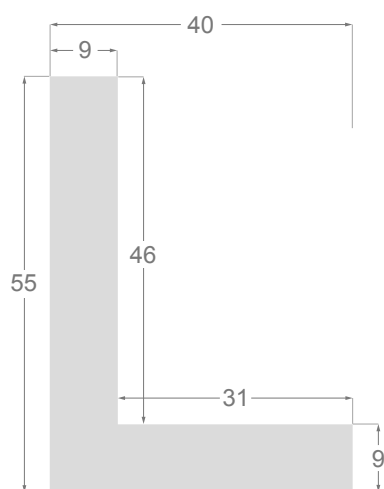

5781

CÓDIGO <i>Code</i>	COLOR <i>Colour</i>	COLECCIÓN <i>Collection</i>
5781/00	Natural <i>Natural</i>	MADERAS
5781/80	Natural <i>Natural</i>	MADERAS