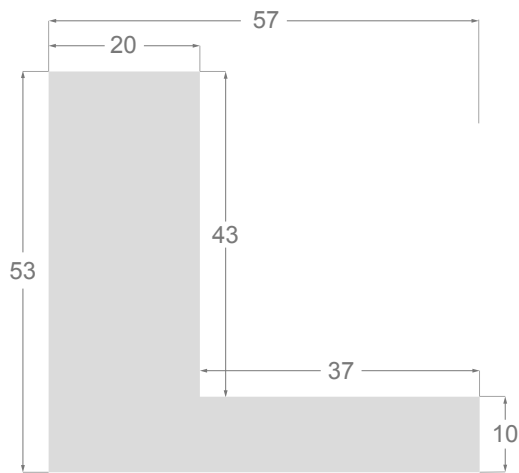

5546

CÓDIGO <i>Code</i>	COLOR <i>Colour</i>	COLECCIÓN <i>Collection</i>
5546/00	Natural <i>Natural</i>	MADERAS
5546/2	Blanco <i>White</i>	ALFIL
5546/4	Negro <i>Black</i>	ALFIL