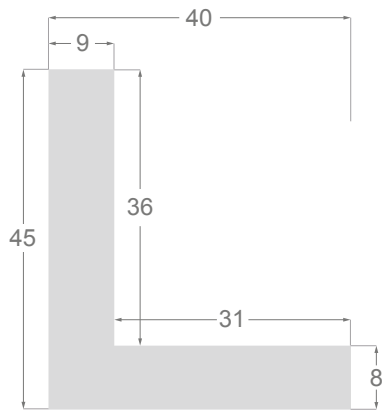

1256

CÓDIGO <i>Code</i>	COLOR <i>Colour</i>	COLECCIÓN <i>Collection</i>
1256/212	Blanco <i>White</i>	ATELIER
1256/211	Gris <i>Grey</i>	ATELIER
1256/210	Azul <i>Blue</i>	ATELIER
1256/213	Negro <i>Black</i>	ATELIER
1256/115	Roble <i>Oak</i>	ALTIS