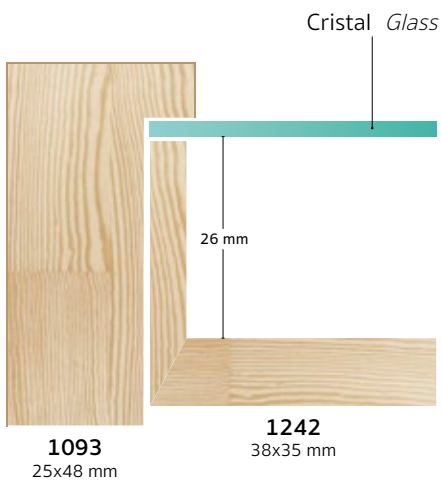

Posibles montajes con las ELES 1242
Possible frame mountings using floater 1242