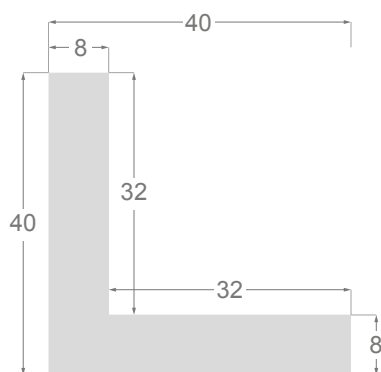

1255

CÓDIGO <i>Code</i>	COLOR <i>Colour</i>	COLECCIÓN <i>Collection</i>
1255/555	Blanco <i>White</i>	DAKAR
1255/556	Roble <i>Oak</i>	DAKAR
1255/557	Negro <i>Black</i>	DAKAR