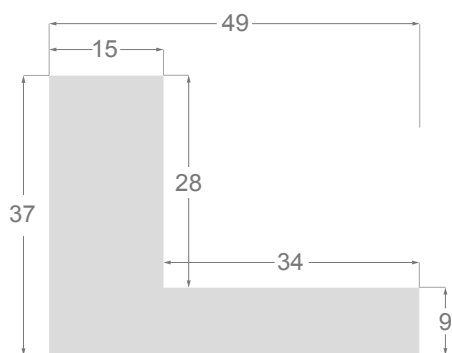

1249

CÓDIGO <i>Code</i>	COLOR <i>Colour</i>	COLECCIÓN <i>Collection</i>
1249/204	Negro <i>Black</i>	STEPS
1249/205	Gris <i>Gray</i>	STEPS
1249/206	Gris <i>Gray</i>	STEPS
1249/207	Blanco <i>White</i>	STEPS
1249/208	Rojo <i>Red</i>	STEPS
1249/209	Verde <i>Green</i>	STEPS
1249/480	Plata-Negro <i>Silver-Black</i>	ZURICH
1249/481	Oro-Negro <i>Gold-Black</i>	ZURICH
1249/483	Plata <i>Silver</i>	NIAGARA
1249/484	Negro <i>Black</i>	NIAGARA
1249/485	Cava <i>Cava</i>	NIAGARA
1249/486	Platino <i>Platinum</i>	NIAGARA
1249/487	Oro <i>Gold</i>	NIAGARA
1249/821	Oro <i>Gold</i>	BARCELONA
1249/823	Plata <i>Silver</i>	BARCELONA