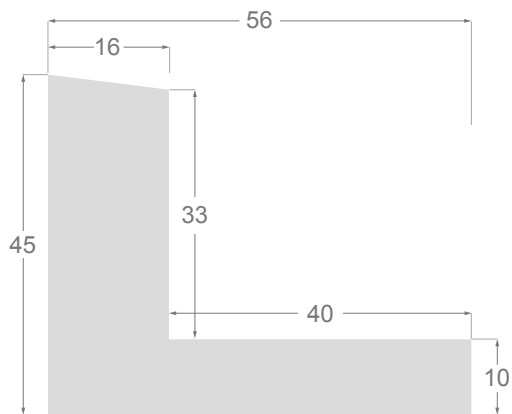

4138

CÓDIGO <i>Code</i>	COLOR <i>Colour</i>	COLECCIÓN <i>Collection</i>
4138/11	Marfil-Oro <i>Ivory--Gold</i>	PISA
4138/13	Blanco-Plata <i>White-Silver</i>	PISA
4138/33	Negro-Plata <i>Black-Silver</i>	PISA
4138/34	Negro-Oro <i>Black-Gold</i>	PISA