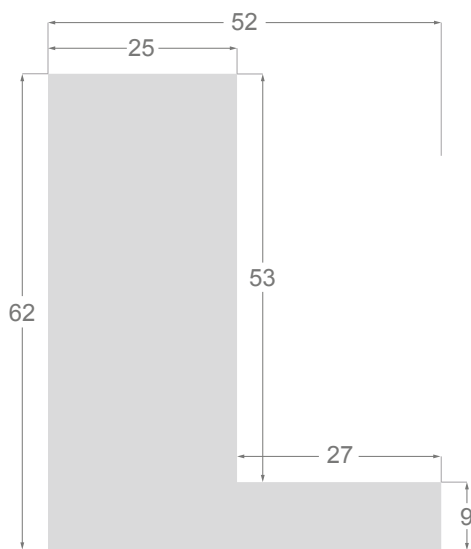

1342

CÓDIGO <i>Code</i>	COLOR <i>Colour</i>	COLECCIÓN <i>Collection</i>
1342/115	Roble <i>Oak</i>	ALTIS