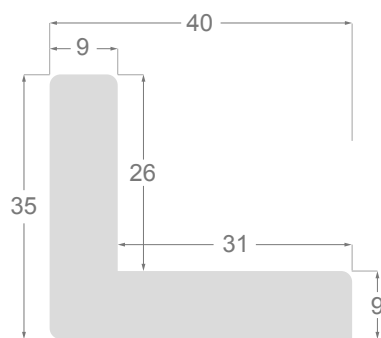

1245

CÓDIGO <i>Code</i>	COLOR <i>Colour</i>	COLECCIÓN <i>Collection</i>
1245/001	Natural <i>Natural</i>	MADERAS
1245/113	Maple <i>Maple</i>	ALTIS
1245/114	Haya <i>Beech</i>	ALTIS
1245/115	Roble <i>Oak</i>	ALTIS
1245/116	Nogal <i>Walnut</i>	ALTIS
1245/117	Wengué <i>Wengre</i>	ALTIS
1245/220	Roble-Blanco <i>Oak-White</i>	NATURE
1245/221	Roble <i>Oak</i>	NATURE
1245/222	Nogal <i>Walnut</i>	NATURE
1245/229	Wengué <i>Wengre</i>	NATURE
1245/223	Roble claro <i>Oak light</i>	IRATI
1245/224	Gris <i>Gray</i>	IRATI
1245/226	Gris <i>Gray</i>	IRATI
1245/227	Nogal <i>Walnut</i>	IRATI
1245/433	Oro-Granate <i>Gold-Garnet</i>	MUNICH
1245/434	Plata-Granate <i>Silver-Garnet</i>	MUNICH
1245/435	Negro-Granate <i>Black-Garnet</i>	MUNICH
1245/232	Blanco mate <i>Matte white</i>	VANGUARDIA
1245/234	Negro mate <i>Matte black</i>	VANGUARDIA
1245/235	Madera nórdica <i>Northen wood</i>	MALMO
1245/544	Negro <i>Matte</i>	ARTISAN
1245/546	Gris <i>Gray</i>	ARTISAN
1245/542	Blanco <i>White</i>	ARTISAN
1245/548	Rojo <i>Red</i>	ARTISAN
1245/545	Amarillo <i>Yellow</i>	ARTISAN
1245/549	Verde <i>Green</i>	ARTISAN
1245/540	Azul marino <i>Navy blue</i>	ARTISAN
1245/541	Azul claro <i>Light blue</i>	ARTISAN

CÓDIGO <i>Code</i>	COLOR <i>Colour</i>	COLECCIÓN <i>Collection</i>
1245/253	Plata brillante <i>Gloss Silver</i>	PIANO
1245/254	Negro brillante <i>Gloss black</i>	PIANO
1245/255	Blanco brillante <i>Gloss white</i>	PIANO

Cantos redondos *Rounded Edges*

CÓDIGO <i>Code</i>	COLOR <i>Colour</i>	COLECCIÓN <i>Collection</i>
5540/00	Natural <i>Natural</i>	MADERAS
5540/2	Blanco <i>White</i>	ALFIL
5540/4	Negro <i>Black</i>	ALFIL
5540/33	Negro-Plata <i>Black-Silver</i>	
5540/34	Negro-Oro <i>Black-Gold</i>