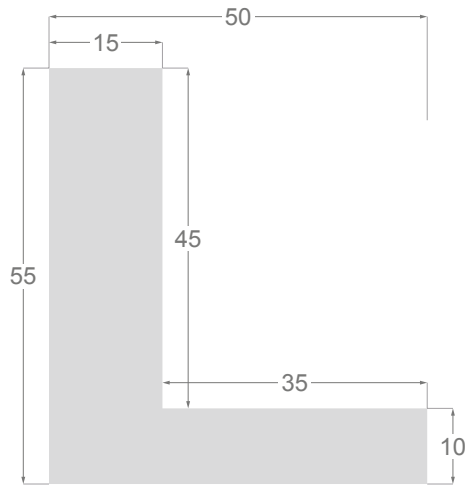

1251

CÓDIGO <i>Code</i>	COLOR <i>Colour</i>	COLECCIÓN <i>Collection</i>
1251/821	Oro <i>Gold</i>	BARCELONA
1251/823	Plata <i>Silver</i>	BARCELONA