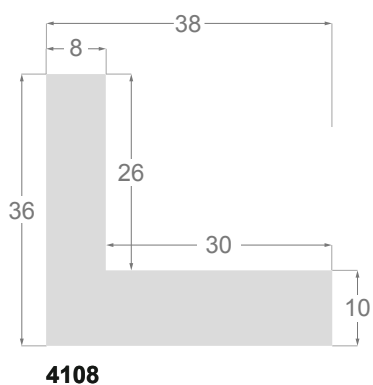

CÓDIGO <i>Code</i>	COLOR <i>Colour</i>	COLECCIÓN <i>Collection</i>
4108/2	Blanco <i>White</i>	COMPASS
4108/4	Negro <i>Black</i>	COMPASS
4108/5	Nogal <i>Walnut</i>	COMPASS
4108/7	Nogal <i>Walnut</i>	COMPASS