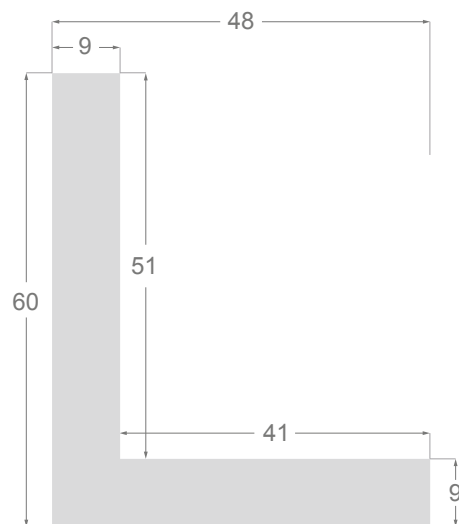

1247

CÓDIGO <i>Code</i>	COLOR <i>Colour</i>	COLECCIÓN <i>Collection</i>
1247/113	Maple <i>Maple</i>	ALTIS
1247/114	Haya <i>Beech</i>	ALTIS
1247/115	Roble <i>Oak</i>	ALTIS
1247/116	Nogal <i>Walnut</i>	ALTIS
1247/117	Wengué <i>Wengue</i>	ALTIS
1247/164	Negro <i>Black</i>	LUMIERE
1247/162	Blanco <i>White</i>	LUMIERE
1247/284	Negro <i>Black</i>	NOIR