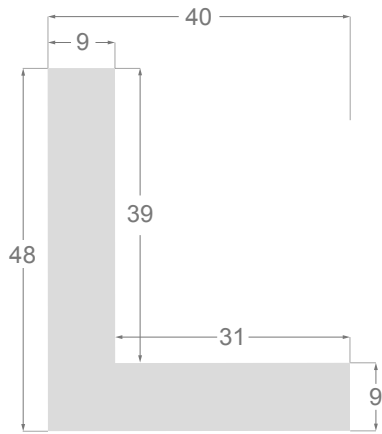

5791

CÓDIGO <i>Code</i>	COLOR <i>Colour</i>	COLECCIÓN <i>Collection</i>
5791/80	Natural <i>Natural</i>	MADERAS