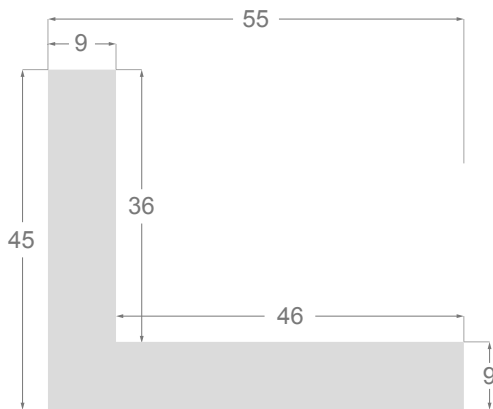

1246

CÓDIGO <i>Code</i>	COLOR <i>Colour</i>	COLECCIÓN <i>Collection</i>
1246/113	Maple <i>Maple</i>	ALTIS
1246/114	Haya <i>Beech</i>	ALTIS
1246/115	Roble <i>Oak</i>	ALTIS
1246/116	Nogal <i>Walnut</i>	ALTIS
1246/117	Wengué <i>Wengue</i>	ALTIS