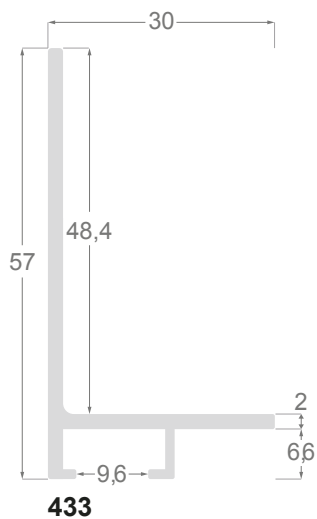

CÓDIGO <i>Code</i>	COLOR <i>Colour</i>	COLECCIÓN <i>Collection</i>
433/24	Negro <i>Black</i>	ALUMINIUM
433/16	Plata <i>Silver</i>	ALUMINIUM
433/13	Oro <i>Gold</i>	ALUMINIUM
433/22	Blanco <i>White</i>	ALUMINIUM