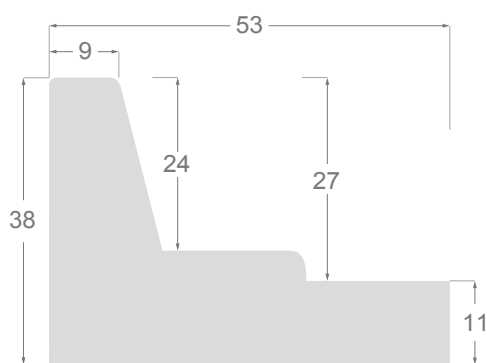

3600

CÓDIGO <i>Code</i>	COLOR <i>Colour</i>	COLECCIÓN <i>Collection</i>
3600/00	Natural <i>Natural</i>	MADERAS
3600/2	Blanco <i>White</i>	
3600/4	Negro <i>Black</i>	
3600/5*	Natural <i>Natural</i>	
3600/33	Negro-Plata <i>Black-Silver</i>	
3600/34	Negro-Oro <i>Black-Gold</i>	

*Natural barnizada *Natural varnished*