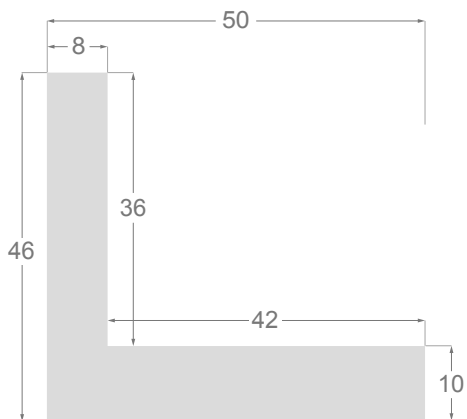

1833

CÓDIGO <i>Code</i>	COLOR <i>Colour</i>	COLECCIÓN <i>Collection</i>
1833/4	Wengué <i>Wengue</i>	NOGALIA
1833/5	Natural <i>Natural</i>	NOGALIA
1833/6	Nogal <i>Walnut</i>	NOGALIA
1833/12	Blanco <i>White</i>	NOGALIA
1833/27	Nogal <i>Walnut</i>	NOGALIA