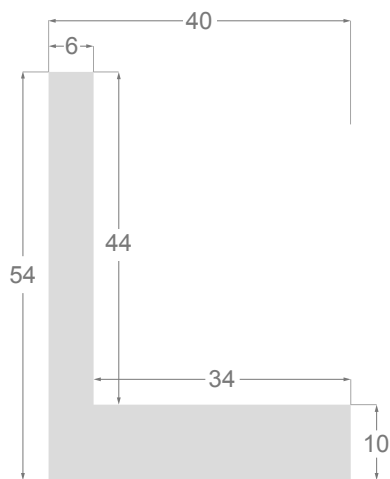

4116

CÓDIGO <i>Code</i>	COLOR <i>Colour</i>	COLECCIÓN <i>Collection</i>
4116/2	Blanco <i>White</i>	
4116/4	Negro <i>Black</i>