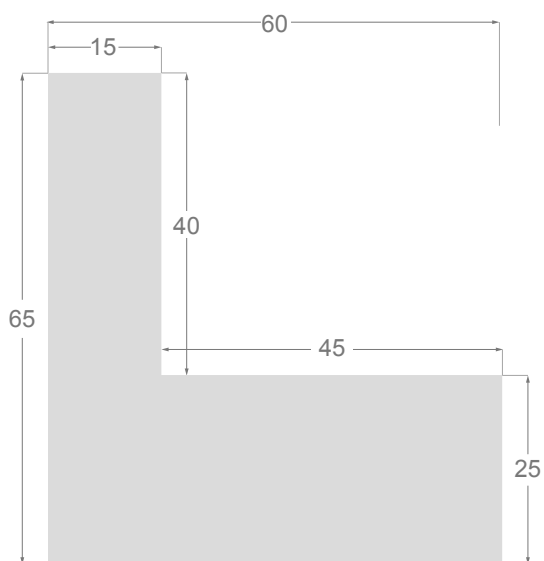

4989

CÓDIGO <i>Code</i>	COLOR <i>Colour</i>	COLECCIÓN <i>Collection</i>
4989/00	Natural <i>Natural</i>	
4989/12	Blanco <i>White</i>	
4989/14	Negro <i>Black</i>