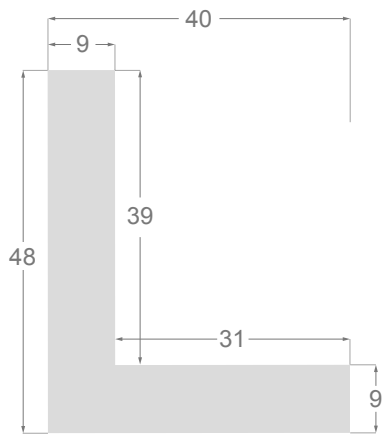

5791

CÓDIGO <i>Code</i>	COLOR <i>Colour</i>	COLECCIÓN <i>Collection</i>
5791/80	Natural <i>Natural</i>	MADERAS