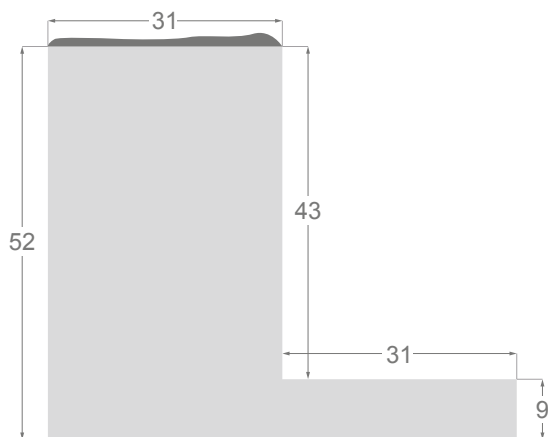

1253

CÓDIGO <i>Code</i>	COLOR <i>Colour</i>	COLECCIÓN <i>Collection</i>
1253/715	Negro-Oro <i>Black-Gold</i>	MAGNA
1253/714	Negro <i>Black</i>	MAGNA
1253/716	Blanco <i>White</i>	MAGNA