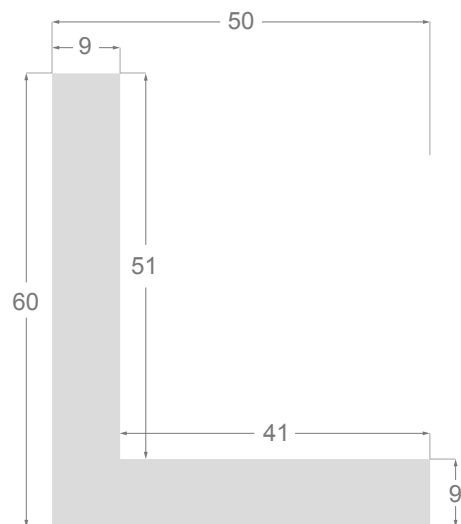

1247

CÓDIGO <i>Code</i>	COLOR <i>Colour</i>	COLECCIÓN <i>Collection</i>
1247/113	Maple <i>Maple</i>	ALTIS
1247/114	Haya <i>Beech</i>	ALTIS
1247/115	Roble <i>Oak</i>	ALTIS
1247/116	Nogal <i>Walnut</i>	ALTIS
1247/117	Wengué <i>Wengue</i>	ALTIS
1247/164	Negro <i>Black</i>	LUMIERE
1247/162	Blanco <i>White</i>	LUMIERE