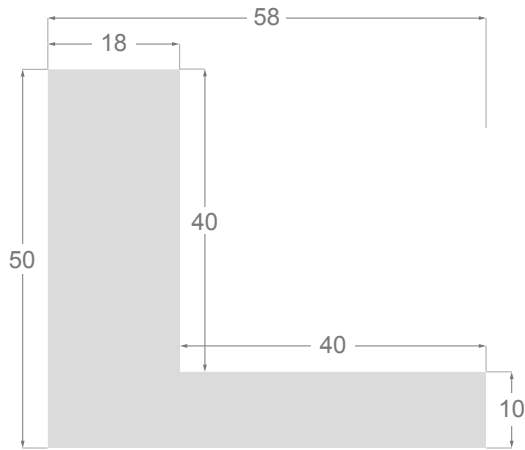

4111

CÓDIGO <i>Code</i>	COLOR <i>Colour</i>	COLECCIÓN <i>Collection</i>
4111/2	Blanco <i>White</i>	COMPASS
4111/4	Negro <i>Black</i>	COMPASS
4111/5	Nogal <i>Walnut</i>	COMPASS
4111/7	Nogal <i>Walnut</i>	COMPASS