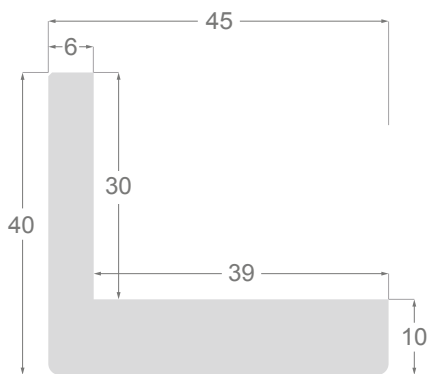

1248

CÓDIGO <i>Code</i>	COLOR <i>Colour</i>	COLECCIÓN <i>Collection</i>
1248/514	Negro <i>Black</i>	GO
1248/512	Blanco <i>White</i>	GO
1248/001	Natural <i>Natural</i>	GO