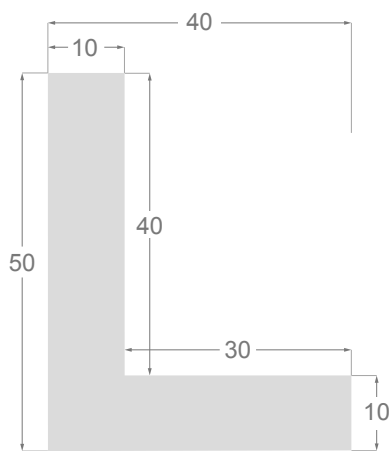

7361

CÓDIGO <i>Code</i>	COLOR <i>Colour</i>	COLECCIÓN <i>Collection</i>
7361/00	Natural <i>Natural</i>	MADERAS