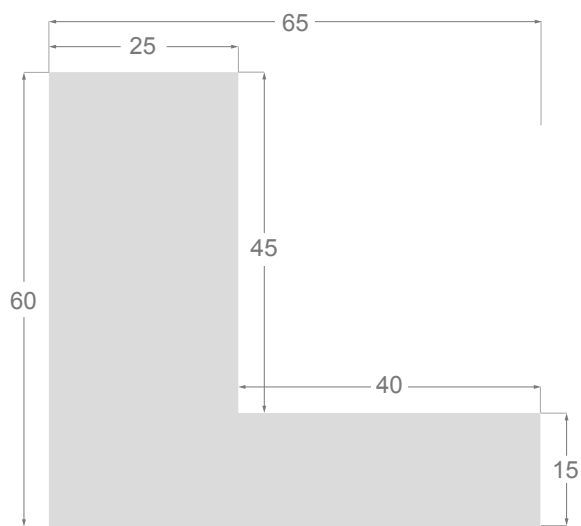

4989

CÓDIGO <i>Code</i>	COLOR <i>Colour</i>	COLECCIÓN <i>Collection</i>
4989/00	Natural <i>Natural</i>	
4989/12	Blanco <i>White</i>	
4989/14	Negro <i>Black</i>