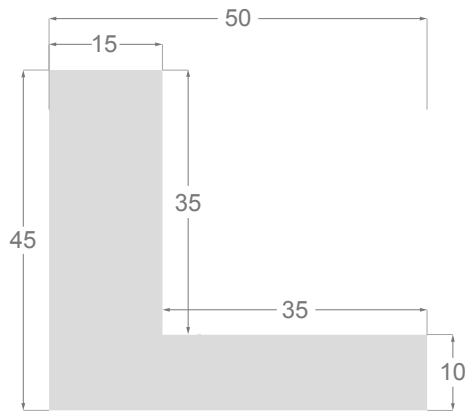

5545

CÓDIGO <i>Code</i>	COLOR <i>Colour</i>	COLECCIÓN <i>Collection</i>
5545/00	Natural <i>Natural</i>	MADERAS
5545/2	Blanco <i>White</i>	ALFIL
5545/4	Negro <i>Black</i>	ALFIL