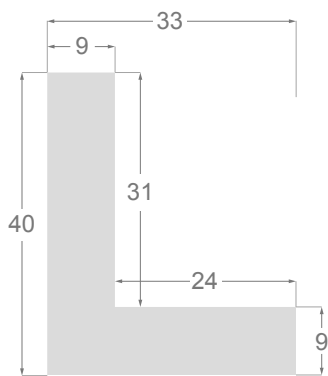

5779

CÓDIGO <i>Code</i>	COLOR <i>Colour</i>	COLECCIÓN <i>Collection</i>
5779/70	Natural <i>Natural</i>	MADERAS
5779/80	Natural <i>Natural</i>	MADERAS