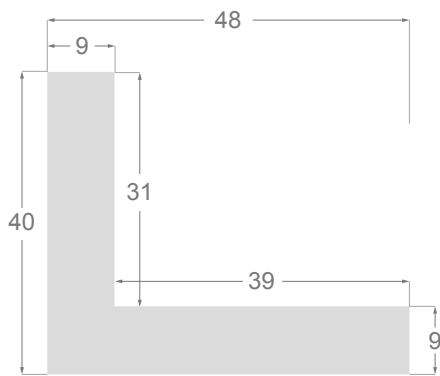

5791

CÓDIGO <i>Code</i>	COLOR <i>Colour</i>	COLECCIÓN <i>Collection</i>
5791/80	Natural <i>Natural</i>	MADERAS