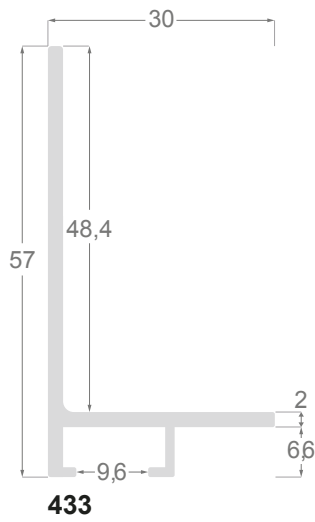

1834/5 46x59mm

1834/12 46x59mm

1245/828 38x34mm

1245/832 38x34mm

1245/830 38x34mm

1245/829 38x34mm

1245/831 38x34mm

4111/4 58x50mm

4111/7 58x50mm

4111/5 58x50mm

4111/2 58x50mm

4108/4 38x36mm**4108/7** 38x36mm**4108/5** 38x36mm**4108/2** 38x36mm

4137/74 38x36mm

4137/73 38x36mm

4137/72 38x36mm

5781/80 55x40mm

Roble / *Oak*

5791/80 48x40mm

Roble / *Oak*

5779/80 40x33mm

Roble / *Oak*

5779/70 40x33mm

Haya / *Beech*

Ayous / Ayous

Ayous / Ayous

5781/00 55x40mm

5544/00 52x53mm

5543/00 52x45mm

7361/00 50x40mm

*Ayous / Ayous***1245/001** 40x35mm**5542/00** 38x34mm

CÓDIGO <i>Code</i>	COLOR <i>Colour</i>	COLECCIÓN <i>Collection</i>
433/24	Negro <i>Black</i>	ALUMINIUM
433/16	Plata <i>Silver</i>	ALUMINIUM
433/13	Oro <i>Gold</i>	ALUMINIUM
433/22	Blanco <i>White</i>	ALUMINIUM