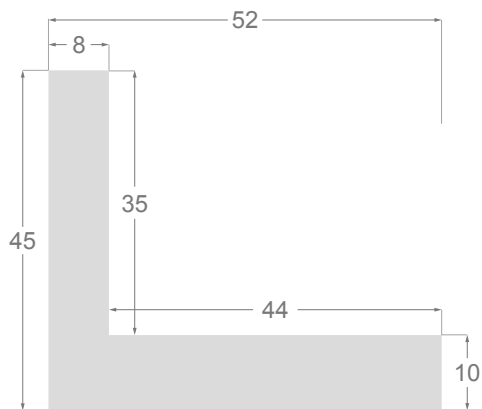

5543

CÓDIGO <i>Code</i>	COLOR <i>Colour</i>	COLECCIÓN <i>Collection</i>
5543/00	Natural <i>Natural</i>	MADERAS
5543/2	Blanco <i>White</i>	ALFIL
5543/4	Negro <i>Black</i>	ALFIL
5543/14	Negro <i>Black</i>	
5543/22	Marfil <i>Ivory</i>	NEWTRAL