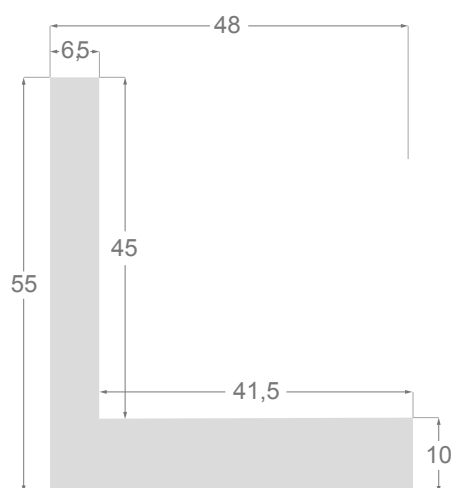

1243

CÓDIGO <i>Code</i>	COLOR <i>Colour</i>	COLECCIÓN <i>Collection</i>
1243/113	Maple <i>Maple</i>	ALTIS
1243/114	Haya <i>Beech</i>	ALTIS
1243/115	Roble <i>Oak</i>	ALTIS
1243/116	Nogal <i>Walnut</i>	ALTIS
1243/117	Wengué <i>Wengue</i>	ALTIS
1243/242	Gris <i>Gray</i>	CONCRETE
1243/243	Gris <i>Gray</i>	CONCRETE
1243/247	Óxido <i>Oxide</i>	OXIDE
1243/324	Gris <i>Gray</i>	ELEGANT
1243/325	Gris <i>Gray</i>	ELEGANT
1243/330	Negro <i>Black</i>	ELEGANT
1243/817	Oro <i>Gold</i>	ROMA
1243/814	Negro <i>Black</i>	ROMA
1243/816	Cava <i>Cava</i>	ROMA
1243/815	Plata <i>Silver</i>	ROMA
1243/171	Oro <i>Gold</i>	ATENEA
1243/173	Plata <i>Silver</i>	ATENEA