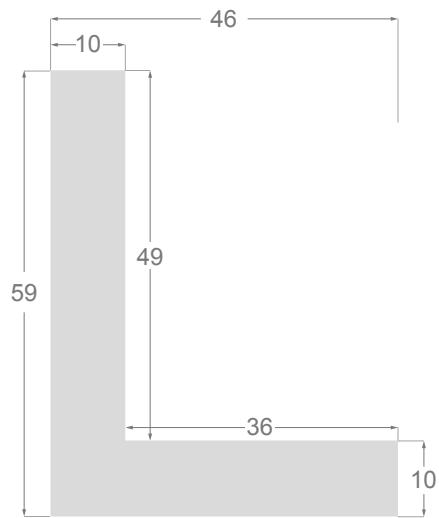

1834

CÓDIGO <i>Code</i>	COLOR <i>Colour</i>	COLECCIÓN <i>Collection</i>
1834/4	Wengué <i>Wengue</i>	NOGALIA
1834/5	Natural <i>Natural</i>	NOGALIA
1834/6	Nogal <i>Walnut</i>	NOGALIA
1834/12	Blanco <i>White</i>	NOGALIA
1834/27	Negro <i>Black</i>	NOGALIA