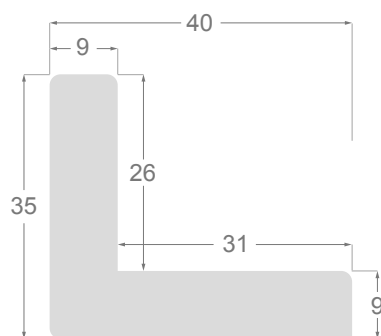

1245

CÓDIGO <i>Code</i>	COLOR <i>Colour</i>	COLECCIÓN <i>Collection</i>
1245/001	Natural <i>Natural</i>	MADERAS
1245/113	Maple <i>Maple</i>	ALTIS
1245/114	Haya <i>Beech</i>	ALTIS
1245/115	Roble <i>Oak</i>	ALTIS
1245/116	Nogal <i>Walnut</i>	ALTIS
1245/117	Wengué <i>Wengre</i>	ALTIS
1245/220	Roble-Blanco <i>Oak-White</i>	NATURE
1245/221	Roble <i>Oak</i>	NATURE
1245/222	Nogal <i>Walnut</i>	NATURE
1245/229	Wengué <i>Wengue</i>	NATURE
1245/223	Roble claro <i>Oak light</i>	IRATI
1245/224	Gris <i>Gray</i>	IRATI
1245/226	Gris <i>Gray</i>	IRATI
1245/227	Nogal <i>Walnut</i>	IRATI
1245/433	Oro-Granate <i>Gold-Garnet</i>	MUNICH
1245/434	Plata-Granate <i>Silver-Garnet</i>	MUNICH
1245/435	Negro-Granate <i>Black-Garnet</i>	MUNICH
1245/232	Blanco mate <i>Matte white</i>	VANGUARDIA
1245/234	Negro mate <i>Matte black</i>	VANGUARDIA
1245/212	Blanco <i>White</i>	ATELIER
1245/211	Gris <i>Grey</i>	ATELIER
1245/210	Azul <i>Blue</i>	ATELIER
1245/213	Negro <i>Black</i>	ATELIER
1245/235	Madera nórdica <i>Northen wood</i>	MALMO
1245/544	Negro <i>Black</i>	ARTISAN
1245/546	Gris <i>Grey</i>	ARTISAN
1245/542	Blanco <i>White</i>	ARTISAN
1245/548	Rojo <i>Red</i>	ARTISAN
1245/545	Amarillo <i>Yellow</i>	ARTISAN
1245/549	Verde <i>Green</i>	ARTISAN
1245/540	Azul marino <i>Navy blue</i>	ARTISAN
1245/541	Azul <i>Blue</i>	ARTISAN
1245/284	Negro <i>Black</i>	NOIR
1245/861	Oro <i>Gold</i>	MONZA
1245/863	Plata <i>Silver</i>	MONZA

CÓDIGO <i>Code</i>	COLOR <i>Colour</i>	COLECCIÓN <i>Collection</i>
1245/253	Plata brillante <i>Gloss Silver</i>	PIANO
1245/254	Negro brillante <i>Gloss black</i>	PIANO
1245/255	Blanco brillante <i>Gloss white</i>	PIANO

Cantos redondos *Rounded Edges*