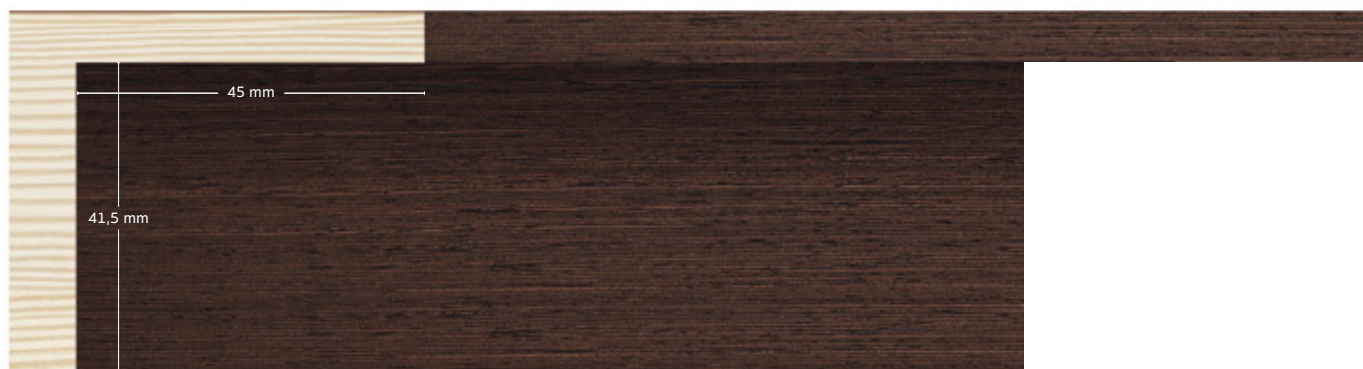

1243/117 48x55mm