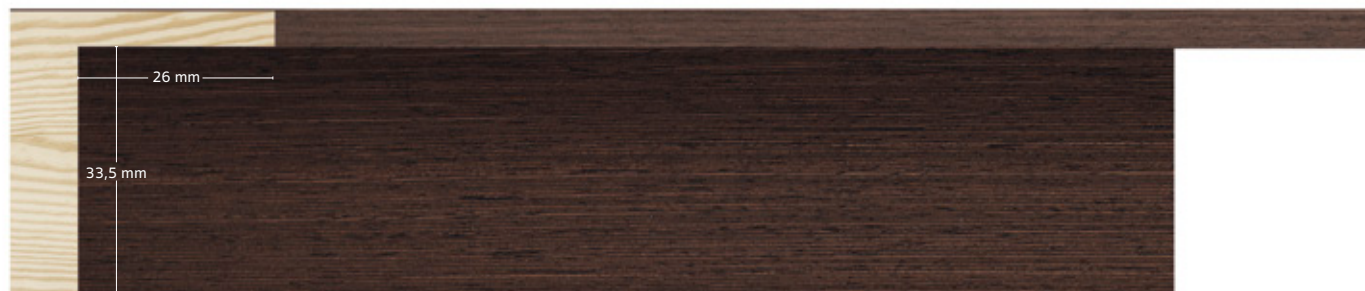

1247/117 50x60mm

1246/117 55x45mm

1243/117 48x55mm

1242/117 38x35mm

Chapa de nogal natural / *Natural walnut veneer***1174/116** 70x30mm**1132/116** 48x20mm**1116/116** 38x20mm**1096/116** 30x17mm

Chapa de nogal natural / *Natural walnut veneer***1093/116** 25x48mm**1083/116** 20x38mm**1063/116** 15x30mm**1043/116** 10x20mm**1103/116** 30x70mm**1075/116** 17x48mm**1064/116** 15x30mm