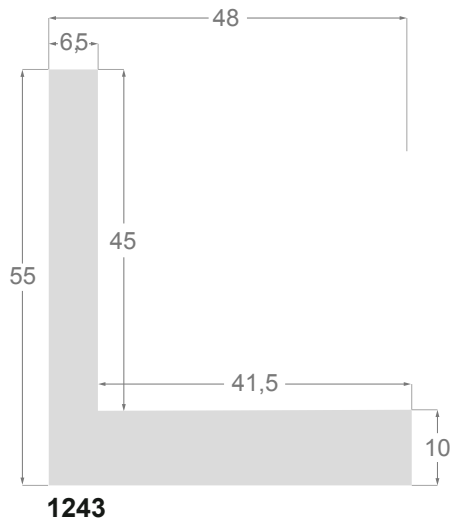

CÓDIGO <i>Code</i>	COLOR <i>Colour</i>	COLECCIÓN <i>Collection</i>
1243/113	Maple <i>Maple</i>	ALTIS
1243/114	Haya <i>Beech</i>	ALTIS
1243/115	Roble <i>Oak</i>	ALTIS
1243/116	Nogal <i>Walnut</i>	ALTIS
1243/117	Wengué <i>Wengue</i>	ALTIS
1243/242	Gris <i>Gray</i>	CONCRETE
1243/243	Gris <i>Gray</i>	CONCRETE
1243/247	Óxido <i>Oxide</i>	OXIDE
1243/324	Gris <i>Gray</i>	ELEGANT
1243/325	Gris <i>Gray</i>	ELEGANT
1243/330	Negro <i>Black</i>	ELEGANT
1243/817	Oro <i>Gold</i>	ROMA
1243/814	Negro <i>Black</i>	ROMA
1243/816	Cava <i>Cava</i>	ROMA
1243/815	Plata <i>Silver</i>	ROMA