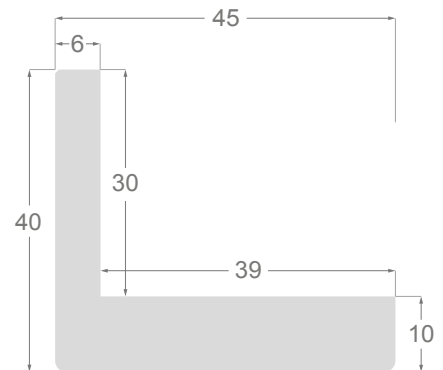

1063

1039

1248