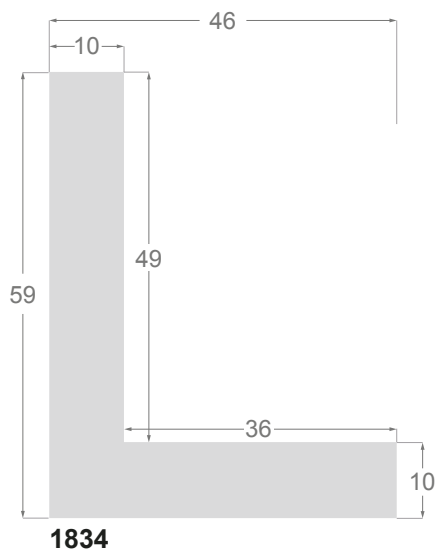

CÓDIGO <i>Code</i>	COLOR <i>Colour</i>	COLECCIÓN <i>Collection</i>
1834/4	Wengué <i>Wengue</i>	NOGALIA
1834/5	Natural <i>Natural</i>	NOGALIA
1834/6	Nogal <i>Walnut</i>	NOGALIA
1834/12	Blanco <i>White</i>	NOGALIA
1834/27	Negro <i>Black</i>	NOGALIA