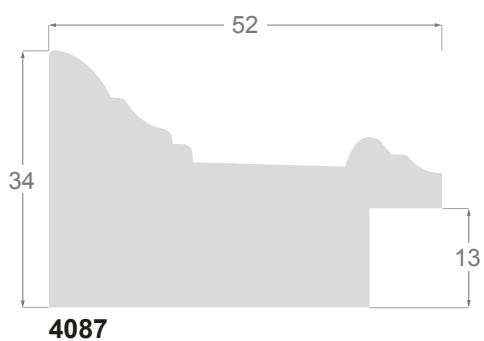

Perfileria y acabados **Gallery** / Profiles and finishes **Gallery**