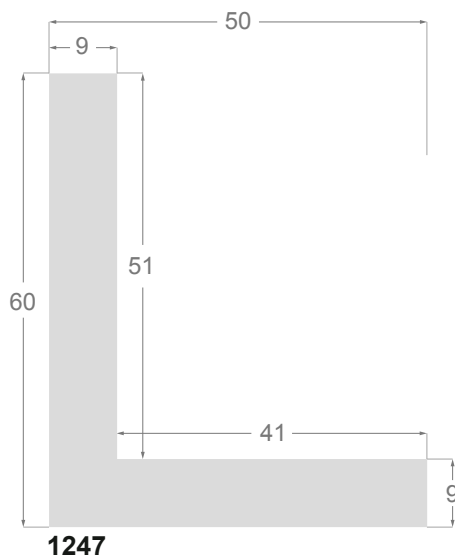

CÓDIGO <i>Code</i>	COLOR <i>Colour</i>	COLECCIÓN <i>Collection</i>
1247/113	Maple <i>Maple</i>	ALTIS
1247/114	Haya <i>Beech</i>	ALTIS
1247/115	Roble <i>Oak</i>	ALTIS
1247/116	Nogal <i>Walnut</i>	ALTIS
1247/117	Wengué <i>Wengue</i>	ALTIS
1247/164	Negro <i>Black</i>	LUMIERE
1247/162	Blanco <i>White</i>	LUMIERE