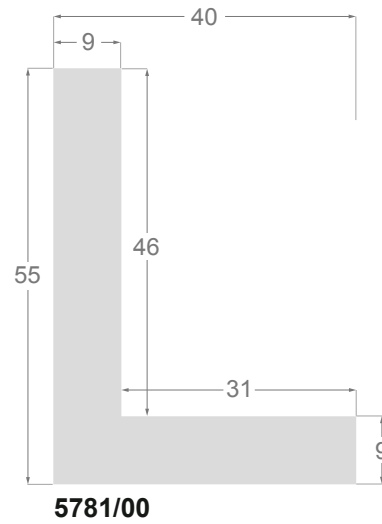

Perfiles sin decorar en Ayous macizo *Solid wood profiles in Ayous*

Las eles con acabado natural se pueden usar por ambos lados
Natural finish L's can be worn on both sides