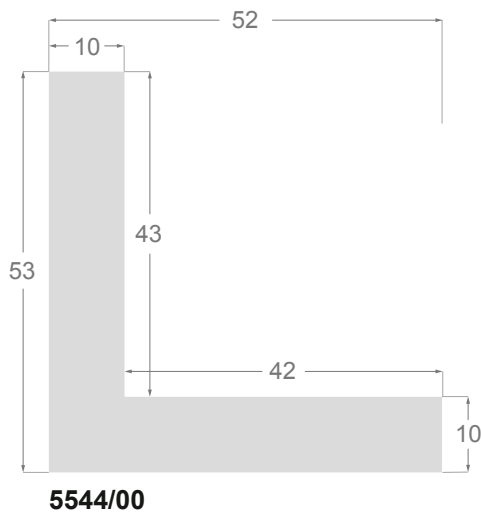

Perfiles sin decorar en Ayous macizo *Solid wood profiles in Ayous*

Las eles con acabado natural se pueden usar por ambos lados
Natural finish L's can be worn on both sides