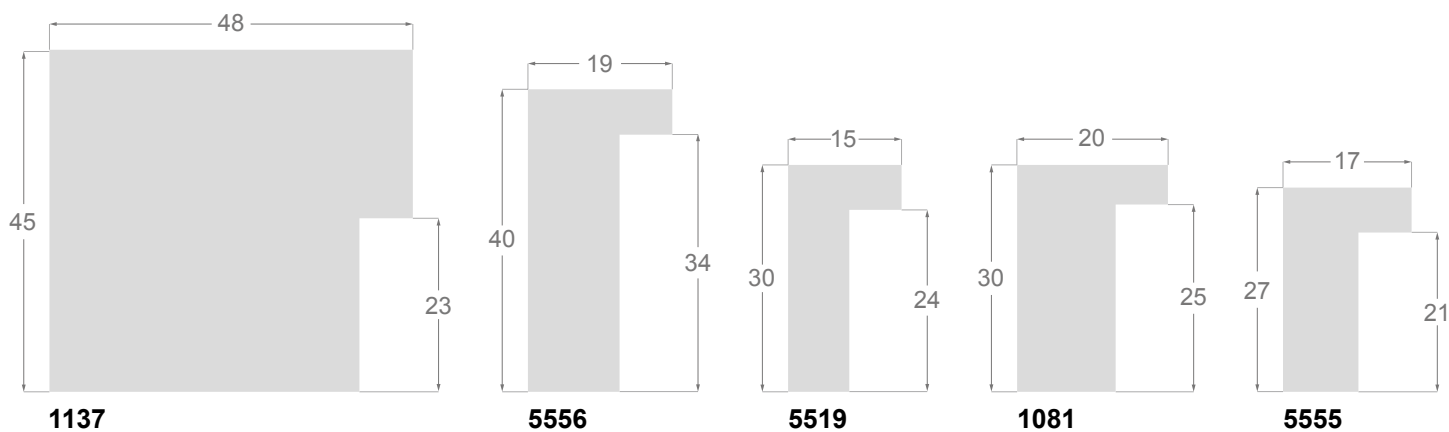

5553

5512

5513

5516