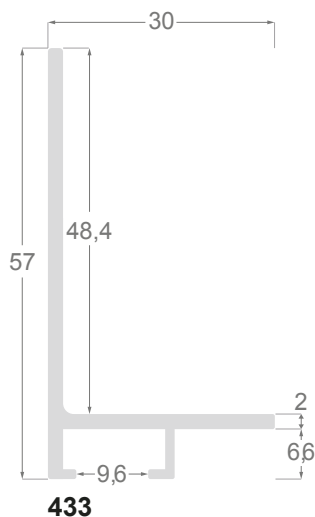

Este es un resumen técnico de todos los perfiles de aluminio que actúan como ELES incluidas en este catálogo, están presentadas por orden ascendente respecto su altura. Todos los dibujos y las fotos son a tamaño real (escala 1:1).

This is a technical summary of all aluminium profiles that act as ELES from our current offer, sorted by the ascending order of the height of each reference. All drawings and pictures are at real size (scale 1:1).

CÓDIGO <i>Code</i>	COLOR <i>Colour</i>	COLECCIÓN <i>Collection</i>
433/24	Negro <i>Black</i>	ALUMINIUM
433/16	Plata <i>Silver</i>	ALUMINIUM
433/13	Oro <i>Gold</i>	ALUMINIUM
433/22	Blanco <i>White</i>	ALUMINIUM