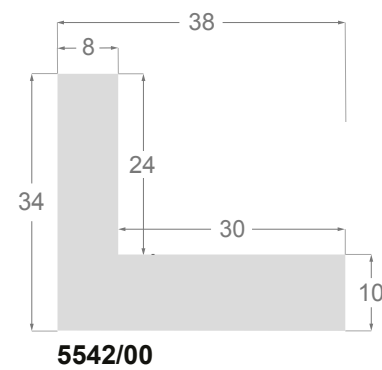

Perfiles sin decorar en Ayous macizo *Solid wood profiles in Ayous*

Las eles con acabado natural se pueden usar por ambos lados
Natural finish L's can be worn on both sides