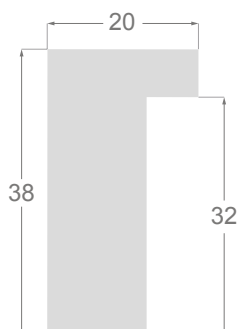

# Ligne **Rústica**

**/518**

**/519**

**/520**

**/521**

**1083/518** 20x38mm

**1083/519** 20x38mm

**1083/520** 20x38mm

**1083/521** 20x38mm

# Ligne **Artisan**

**/544**

**/546**

**/542**

**/548**

**/545**

**/549**

**/540**

**/541**

**1079**

**1083**

**1245**

1079/544 20x20mm

Pore ouvert

1079/546 20x20mm

Pore ouvert