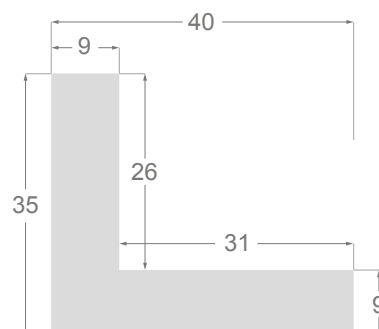

# Ligne **Rústica**

**/518**

**/519**

**/520**

**/521**

**1083/518** 20x38mm

**1083/519** 20x38mm

**1083/520** 20x38mm

**1083/521** 20x38mm

# Ligne **Artisan**

**/544**

**/546**

**/542**

**/548**

**/545**

**/549**

**/540**

**/541**

**1079**

**1083**

**1245**

1079/544 20x20mm

Pore ouvert

1079/546 20x20mm

Pore ouvert