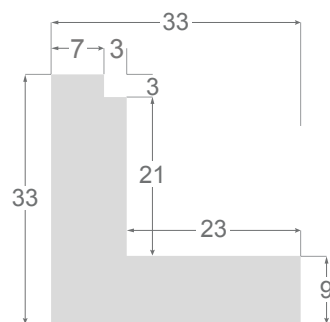

/551

/552

/553

/554

1309

1308

1254

1309/551 37x30mm

1308/551 26x21mm

1254/551 33x33mm

1309/552 37x30mm

1308/552 26x21mm

1254/552 33x33mm

1309/553 37x30mm

1308/553 26x21mm

1254/553 33x33mm

1309/554 37x30mm

1308/554 26x21mm

1254/554 33x33mm

Watermark

CORDIAL CAMPARI

DAVIDE
CAMPARI
& C.
MILANO

* * WATER MARK * *

www.molgra.com