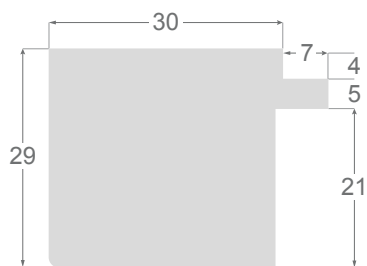

/551

/552

/553

/554

1309

1308

1254

1309/551 37x30mm

1308/551 26x21mm

1254/551 33x33mm

1309/552 37x30mm

1308/552 26x21mm

1254/552 33x33mm

1309/553 37x30mm

1308/553 26x21mm

1254/553 33x33mm

1309/554 37x30mm

1308/554 26x21mm

1254/554 33x33mm

Watermark

CORDIAL CAMPARI

DAVIDE
CAMPARI
& C.
MILANO

* * WATER MARK * *

www.molgra.com