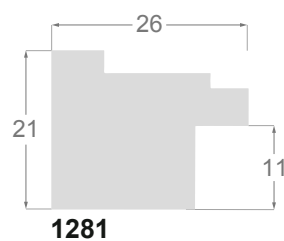

/474

/471

/473

/472

Giacomo Puccini's

MADAM BUTTERFLY

WALCOT HALL

FRIDAY 6th & SATURDAY 7th JUNE 2014

Performed by Opera a la Carte

1282/474 46x21mm

1281/471 26x21mm

1281/474 26x21mm

1281/473 26x21mm

1281/472 26x21mm

ROYAL
OPERA
HOUSE

THE ROYAL OPERA