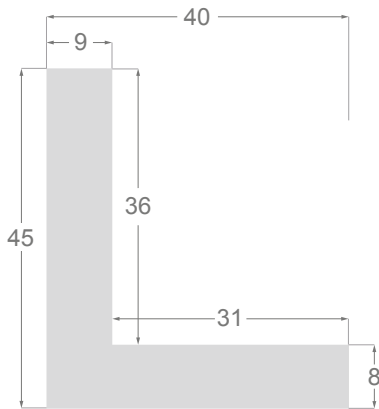

1256

CODE Code	COULEUR Colour	COLLECTION Collection
1256/212	Blanc <i>White</i>	ATELIER
1256/211	Gris <i>Gray</i>	ATELIER
1256/210	Bleu <i>Blue</i>	ATELIER
1256/213	Noir <i>Black</i>	ATELIER
1256/115	Chêne <i>Oak</i>	ALTIS
1256/284	Noir <i>Black</i>	NOIR