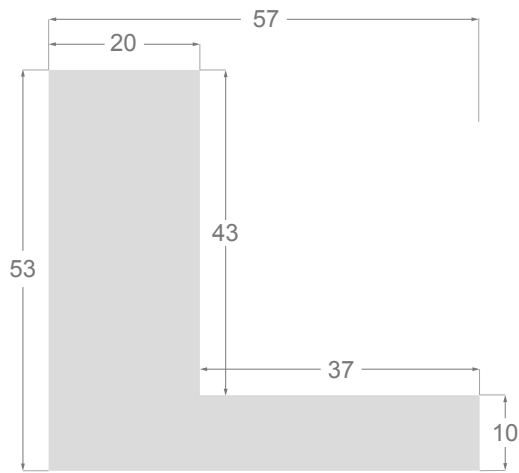

5546

CODE <i>Code</i>	COULEUR <i>Colour</i>	COLLECTION <i>Collection</i>
5546/00	Naturel <i>Natural</i>	MADERAS
5546/2	Blanc <i>White</i>	ALFIL
5546/4	Noir <i>Black</i>	ALFIL