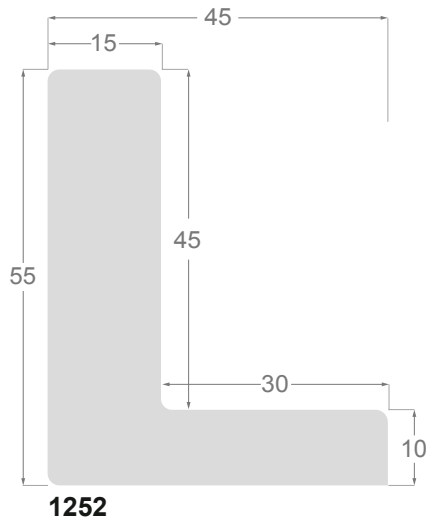

CODE <i>Code</i>	COULEUR <i>Colour</i>	COLLECTION <i>Collection</i>
1252/253	Argent <i>Silver</i>	PIANO
1252/254	Noir <i>Black</i>	PIANO
1252/255	Blanc <i>White</i>	PIANO