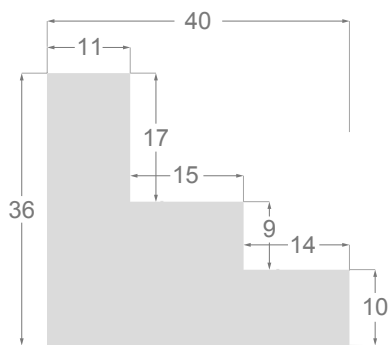

5540

CODE <i>Code</i>	COULEUR <i>Colour</i>	COLLECTION <i>Collection</i>
1245/001	Naturel <i>Natural</i>	MADERAS
1245/113	Érable <i>Érable</i>	ALTIS
1245/114	Hêtre <i>Beech</i>	ALTIS
1245/115	Chêne <i>Oak</i>	ALTIS
1245/116	Noyer <i>Walnut</i>	ALTIS
1245/117	Wengué <i>Wengre</i>	ALTIS
1245/220	Chêne-Blanc <i>Oak-White</i>	NATURE
1245/221	Chêne <i>Oak</i>	NATURE
1245/222	Noyer <i>Walnut</i>	NATURE
1245/229	Wengué <i>Wengue</i>	NATURE
1245/223	Chêne claro <i>Oak light</i>	IRATI
1245/224	Gris <i>Gray</i>	IRATI
1245/226	Gris <i>Gray</i>	IRATI
1245/227	Noyer <i>Walnut</i>	IRATI
1245/433	Or-Bordeaux <i>Gold-Garnet</i>	MUNICH
1245/434	Argent-Bordeaux <i>Silver-Garnet</i>	MUNICH
1245/435	Noir-Bordeaux <i>Black-Garnet</i>	MUNICH
1245/232	Blanc copain <i>Matte white</i>	VANGUARDIA
1245/234	Noir copain <i>Matte black</i>	VANGUARDIA
1245/235	Bois nordique <i>Northen wood</i>	MALMO

CODE <i>Code</i>	COULEUR <i>Colour</i>	COLLECTION <i>Collection</i>
1245/253	Argent scintillant <i>Gloss Silver</i>	PIANO
1245/254	Noir scintillant <i>Gloss black</i>	PIANO
1245/255	Blanc scintillant <i>Gloss white</i>	PIANO

Bords ronds *Rounded Edges*

CODE <i>Code</i>	COULEUR <i>Colour</i>	COLLECTION <i>Collection</i>
5540/00	Naturel <i>Natural</i>	MADERAS
5540/2	Blanc <i>White</i>	ALFIL
5540/4	Noir <i>Black</i>	ALFIL
5540/33	Noir-Argent <i>Black-Silver</i>	
5540/34	Noir-Or <i>Black-Gold</i>