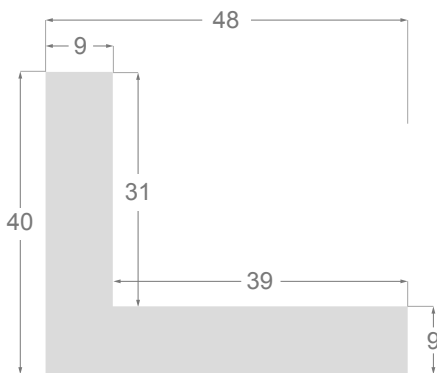

5791

CODE <i>Code</i>	COULEUR <i>Colour</i>	COLLECTION <i>Collection</i>
5791/80	Naturel <i>Natural</i>	MADERAS