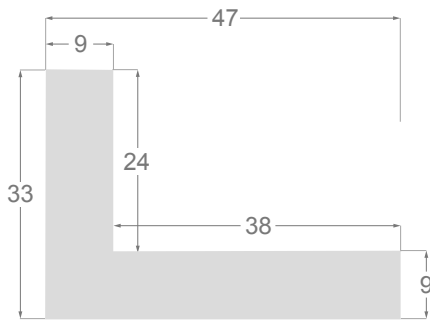

1007

CODE <i>Code</i>	COULEUR <i>Colour</i>	COLLECTION <i>Collection</i>
1007/00	Naturel <i>Natural</i>	MADERAS