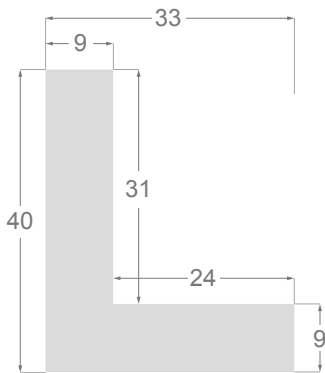

5779

CODE <i>Code</i>	COULEUR <i>Colour</i>	COLLECTION <i>Collection</i>
5779/70	Naturel <i>Natural</i>	MADERAS
5779/80	Naturel <i>Natural</i>	MADERAS