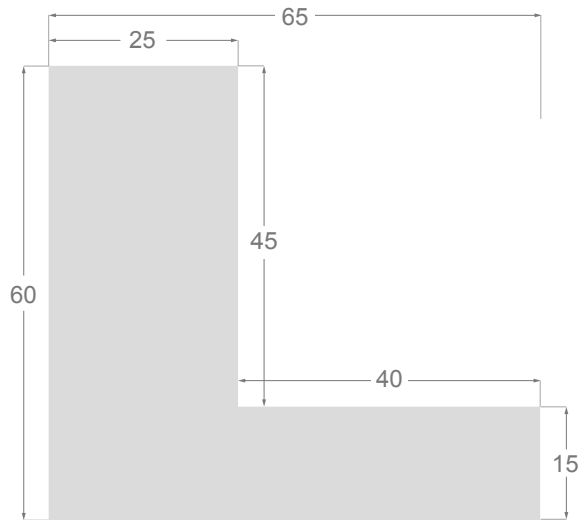

4989

CODE <i>Code</i>	COULEUR <i>Colour</i>	COLLECTION <i>Collection</i>
4989/00	Naturel <i>Natural</i>	
4989/12	Blanc <i>White</i>	
4989/14	Noir <i>Black</i>