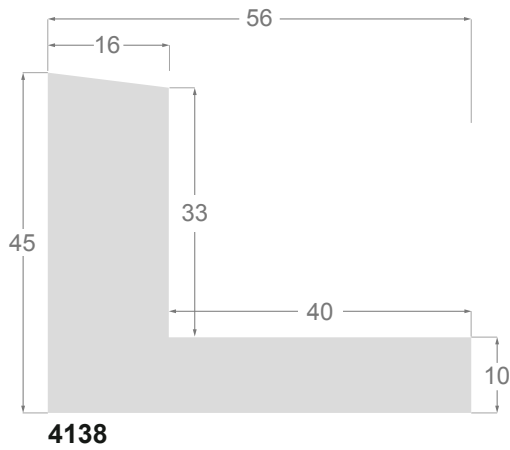

CODE <i>Code</i>	COULEUR <i>Colour</i>	COLLECTION <i>Collection</i>
4138/11	Ivoire-Or <i>Ivory--Gold</i>	PISA
4138/13	Blanc-Argent <i>White-Silver</i>	PISA
4138/33	Noir-Argent <i>Black-Silver</i>	PISA
4138/34	Noir-Or <i>Black-Gold</i>	PISA