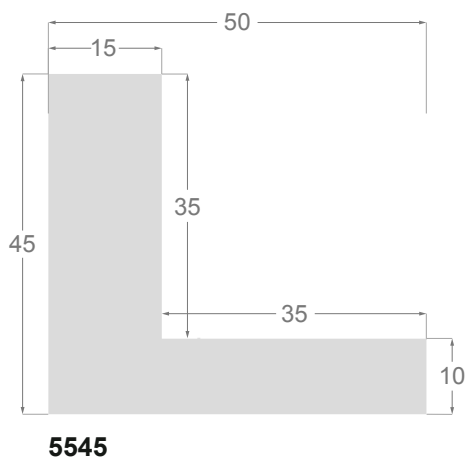

CODE <i>Code</i>	COULEUR <i>Colour</i>	COLLECTION <i>Collection</i>
5545/00	Naturel <i>Natural</i>	MADERAS
5545/2	Blanc <i>White</i>	ALFIL
5545/4	Noir <i>Black</i>	ALFIL