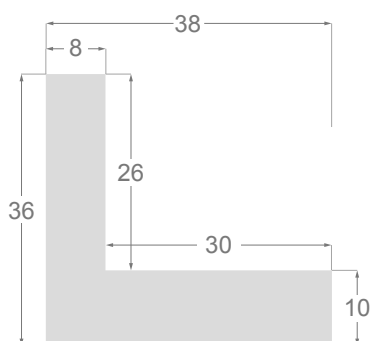

4108

CODE <i>Code</i>	COULEUR <i>Colour</i>	COLLECTION <i>Collection</i>
4013/2	Blanc <i>White</i>	
4013/4	Noir <i>Black</i>	
4013/31	Noir-Or <i>Black-Gold</i>	
4013/33	Noir-Argent <i>Black-Silver</i>	

CODE <i>Code</i>	COULEUR <i>Colour</i>	COLLECTION <i>Collection</i>
1242/113	Érable <i>Érable</i>	ALTIS
1242/114	Hêtre <i>Beech</i>	ALTIS
1242/115	Chêne <i>Oak</i>	ALTIS
1242/116	Noyer <i>Walnut</i>	ALTIS
1242/117	Wengué <i>Wengue</i>	ALTIS
1242/230	Blanc <i>White</i>	IBIZA
1242/242	Gris <i>Gray</i>	CONCRETE
1242/243	Gris <i>Gray</i>	CONCRETE
1242/247	Oxyde <i>Oxid</i>	OXIDE
1242/324	Gris <i>Gray</i>	ELEGANT
1242/325	Gris <i>Grey</i>	ELEGANT
1242/418	Or <i>Gold</i>	IRON
1242/419	Gris <i>Gray</i>	IRON
1242/420	Argent <i>Silver</i>	IRON
1242/421	Blanc <i>White</i>	IRON
1242/817	Or <i>Gold</i>	ROMA
1242/814	Noir <i>Black</i>	ROMA
1242/816	Cava <i>Cava</i>	ROMA
1242/815	Argent <i>Silver</i>	ROMA
1242/164	Noir <i>Black</i>	LUMIERE
1242/162	Blanc <i>White</i>	LUMIERE
1242/171	Oro <i>Gold</i>	ATENEA
1242/173	Plata <i>Silver</i>	ATENEA
1242/284	Noir <i>Black</i>	NOIR

CODE <i>Code</i>	COULEUR <i>Colour</i>	COLLECTION <i>Collection</i>
4108/2	Blanc <i>White</i>	COMPASS
4108/4	Noir <i>Black</i>	COMPASS
4108/5	Noyer <i>Walnut</i>	COMPASS
4108/7	Noyer <i>Walnut</i>	COMPASS