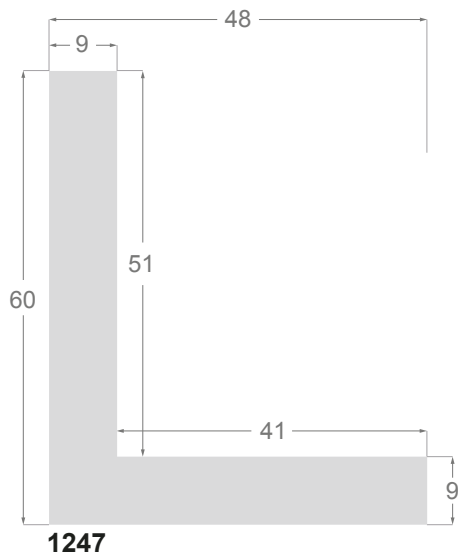

CÓDIGO <i>Code</i>	COLOR <i>Colour</i>	COLECCIÓN <i>Collection</i>
1247/113	Érable <i>Érable</i>	ALTIS
1247/114	Hêtre <i>Beech</i>	ALTIS
1247/115	Chêne <i>Oak</i>	ALTIS
1247/116	Noyer <i>Walnut</i>	ALTIS
1247/117	Wengué <i>Wengue</i>	ALTIS
1247/164	Noir <i>Black</i>	LUMIERE
1247/162	Blanc <i>White</i>	LUMIERE
1247/284	Noir <i>Black</i>	NOIR