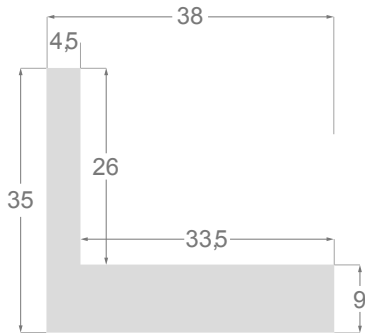

1242

CODE <i>Code</i>	COULEUR <i>Colour</i>	COLLECTION <i>Collection</i>
1242/113	Érable <i>Érable</i>	ALTIS
1242/114	Hêtre <i>Beech</i>	ALTIS
1242/115	Chêne <i>Oak</i>	ALTIS
1242/116	Noyer <i>Walnut</i>	ALTIS
1242/117	Wengué <i>Wengue</i>	ALTIS
1242/230	Blanc <i>White</i>	IBIZA
1242/242	Gris <i>Gray</i>	CONCRETE
1242/243	Gris <i>Gray</i>	CONCRETE
1242/247	Oxyde <i>Oxid</i>	OXIDE
1242/324	Gris <i>Gray</i>	ELEGANT
1242/325	Gris <i>Grey</i>	ELEGANT
1242/330	Noir <i>Black</i>	ELEGANT
1242/418	Or <i>Gold</i>	IRON
1242/419	Gris <i>Gray</i>	IRON
1242/420	Argent <i>Silver</i>	IRON
1242/421	Blanc <i>White</i>	IRON
1242/817	Or <i>Gold</i>	ROMA
1242/814	Noir <i>Black</i>	ROMA
1242/816	Cava <i>Cava</i>	ROMA
1242/815	Argent <i>Silver</i>	ROMA