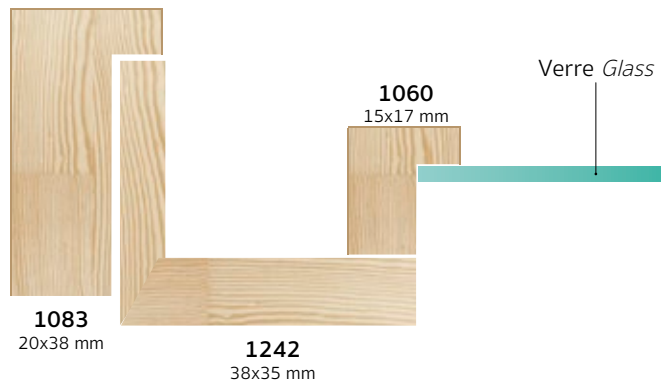

Les assemblages possibles avec ELES 1242
Possible frame mountings using floater 1242