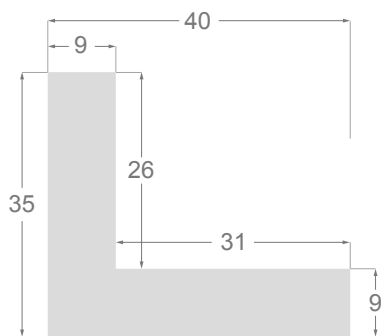

1245

CODE <i>Code</i>	COULEUR <i>Colour</i>	COLLECTION <i>Collection</i>
1245/001	Naturel <i>Natural</i>	MADERAS
1245/113	Érable <i>Érable</i>	ALTIS
1245/114	Hêtre <i>Beech</i>	ALTIS
1245/115	Chêne <i>Oak</i>	ALTIS
1245/116	Noyer <i>Walnut</i>	ALTIS
1245/117	Wengué <i>Wengre</i>	ALTIS
1245/223	Chêne claro <i>Oak light</i>	IRATI
1245/224	Gris <i>Gray</i>	IRATI
1245/226	Gris <i>Gray</i>	IRATI
1245/227	Noyer <i>Walnut</i>	IRATI
1245/433	Or-Bordeaux <i>Gold-Garnet</i>	MUNICH
1245/434	Argent-Bordeaux <i>Silver-Garnet</i>	MUNICH
1245/435	Noir-Bordeaux <i>Black-Garnet</i>	MUNICH
1245/232	Blanc copain <i>Matte white</i>	VANGUARDIA
1245/234	Noir copain <i>Matte black</i>	VANGUARDIA
1245/235	Bois nordique <i>Northen Wood</i>	MALMO
1245/861	Or <i>Gold</i>	MONZA
1245/863	Argent <i>Silver</i>	MONZA

CODE <i>Code</i>	COULEUR <i>Colour</i>	COLLECTION <i>Collection</i>
1245/212	Blanc <i>White</i>	ATELIER
1245/211	Gris <i>Grey</i>	ATELIER
1245/210	Bleu <i>Blue</i>	ATELIER
1245/213	Noir <i>Black</i>	ATELIER
1245/540	Bleu <i>Blue</i>	ARTISAN
1245/541	Bleu <i>Blue</i>	ARTISAN
1245/542	Blanc <i>White</i>	ARTISAN
1245/544	Noir <i>Black</i>	ARTISAN
1245/545	Ocre <i>Ocre</i>	ARTISAN
1245/546	Gris <i>Grey</i>	ARTISAN
1245/548	Rouge <i>Rojo</i>	ARTISAN
1245/549	Vert <i>Verde</i>	ARTISAN
1245/284	Noir <i>Black</i>	NOIR

CODE <i>Code</i>	COULEUR <i>Colour</i>	COLLECTION <i>Collection</i>
1245/253	Argent scintillant <i>Gloss Silver</i>	PIANO
1245/254	Noir scintillant <i>Gloss black</i>	PIANO
1245/255	Blanc scintillant <i>Gloss white</i>	PIANO

Bords ronds *Rounded Edges*