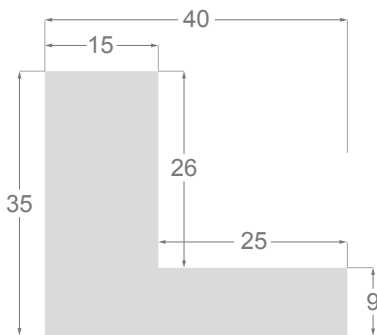

1341

CODE Code	COULEUR Colour	COLLECTION Collection
1341/262	Chêne <i>Oak</i>	OAKLINE
1341/264	Noir <i>Black</i>	OAKLINE