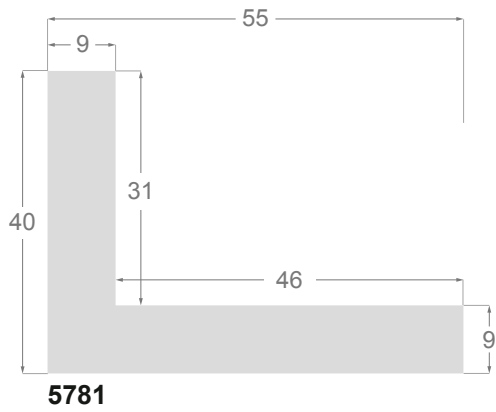

CODE <i>Code</i>	COULEUR <i>Colour</i>	COLLECTION <i>Collection</i>
5781/00	Naturel <i>Natural</i>	MADERAS
5781/80	Chêne Naturel <i>Natural Oak</i>	MADERAS
5781/12	Blanc <i>White</i>	STUDIO
5781/14	Noir <i>Black</i>	STUDIO