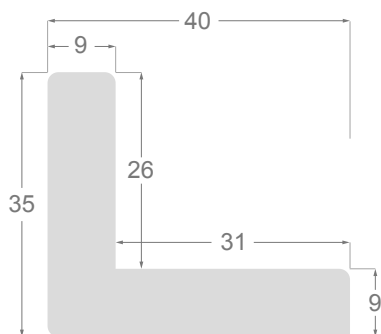

1245

CODE <i>Code</i>	COULEUR <i>Colour</i>	COLLECTION <i>Collection</i>
1245/001	Naturel <i>Natural</i>	MADERAS
1245/113	Érable <i>Érable</i>	ALTIS
1245/114	Hêtre <i>Beech</i>	ALTIS
1245/115	Chêne <i>Oak</i>	ALTIS
1245/116	Noyer <i>Walnut</i>	ALTIS
1245/117	Wengué <i>Wengre</i>	ALTIS
1245/223	Chêne claro <i>Oak light</i>	IRATI
1245/224	Gris <i>Gray</i>	IRATI
1245/226	Gris <i>Gray</i>	IRATI
1245/227	Noyer <i>Walnut</i>	IRATI
1245/433	Or-Bordeaux <i>Gold-Garnet</i>	MUNICH
1245/434	Argent-Bordeaux <i>Silver-Garnet</i>	MUNICH
1245/435	Noir-Bordeaux <i>Black-Garnet</i>	MUNICH
1245/232	Blanc copain <i>Matte white</i>	VANGUARDIA
1245/234	Noir copain <i>Matte black</i>	VANGUARDIA
1245/235	Bois nordique <i>Northen Wood</i>	MALMO
1245/861	Or <i>Gold</i>	MONZA
1245/863	Argent <i>Silver</i>	MONZA

CODE <i>Code</i>	COULEUR <i>Colour</i>	COLLECTION <i>Collection</i>
1245/212	Blanc <i>White</i>	ATELIER
1245/211	Gris <i>Grey</i>	ATELIER
1245/210	Bleu <i>Blue</i>	ATELIER
1245/213	Noir <i>Black</i>	ATELIER
1245/540	Bleu <i>Blue</i>	ARTISAN
1245/541	Bleu <i>Blue</i>	ARTISAN
1245/542	Blanc <i>White</i>	ARTISAN
1245/544	Noir <i>Black</i>	ARTISAN
1245/545	Ocre <i>Ocre</i>	ARTISAN
1245/546	Gris <i>Grey</i>	ARTISAN
1245/548	Rouge <i>Rojo</i>	ARTISAN
1245/549	Vert <i>Verde</i>	ARTISAN
1245/284	Noir <i>Black</i>	NOIR

CODE <i>Code</i>	COULEUR <i>Colour</i>	COLLECTION <i>Collection</i>
1245/253	Argent scintillant <i>Gloss Silver</i>	PIANO
1245/254	Noir scintillant <i>Gloss black</i>	PIANO
1245/255	Blanc scintillant <i>Gloss white</i>	PIANO

Bords ronds *Rounded Edges*