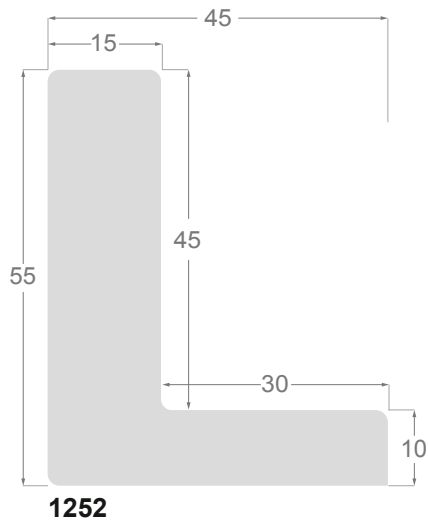

CODE <i>Code</i>	COULEUR <i>Colour</i>	COLLECTION <i>Collection</i>
1252/253	Argent <i>Silver</i>	PIANO
1252/254	Noir <i>Black</i>	PIANO
1252/255	Blanc <i>White</i>	PIANO