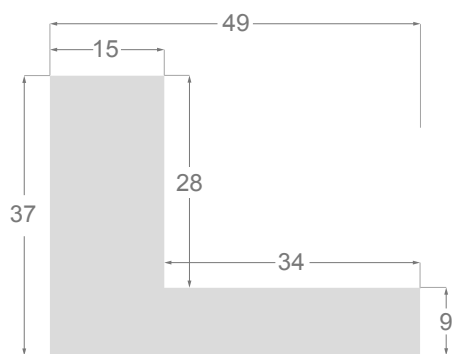

1249

CODE <i>Code</i>	COULEUR <i>Colour</i>	COLLECTION <i>Collection</i>
1249/204	Noir <i>Black</i>	STEPS
1249/205	Gris <i>Gray</i>	STEPS
1249/206	Gris <i>Gray</i>	STEPS
1249/207	Blanc <i>White</i>	STEPS
1249/208	Rouge <i>Red</i>	STEPS
1249/209	Vert <i>Green</i>	STEPS
1249/480	Argent-Noir <i>Silver-Black</i>	ZURICH
1249/481	Or-Noir <i>Gold-Black</i>	ZURICH
1249/483	Argent <i>Silver</i>	NIAGRA
1249/484	Noir <i>Black</i>	NIAGRA
1249/485	Cava <i>Cava</i>	NIAGRA
1249/486	Platino <i>Platinum</i>	NIAGRA
1249/487	Or <i>Gold</i>	NIAGRA
1249/821	Or <i>Gold</i>	BARCELONA
1249/823	Argent <i>Silver</i>	BARCELONA