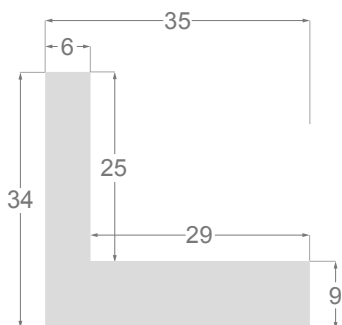

4115

CODE <i>Code</i>	COULEUR <i>Colour</i>	COLLECTION <i>Collection</i>
4115/2	Blanc <i>White</i>	
4115/4	Noir <i>Black</i>