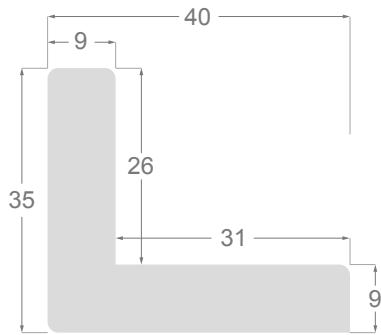

1245

CODE <i>Code</i>	COULEUR <i>Colour</i>	COLLECTION <i>Collection</i>
1245/001	Naturel <i>Natural</i>	MADERAS
1245/113	Érable <i>Érable</i>	ALTIS
1245/114	Hêtre <i>Beech</i>	ALTIS
1245/115	Chêne <i>Oak</i>	ALTIS
1245/116	Noyer <i>Walnut</i>	ALTIS
1245/117	Wengué <i>Wengre</i>	ALTIS
1245/220	Chêne-Blanc <i>Oak-White</i>	NATURE
1245/221	Chêne <i>Oak</i>	NATURE
1245/222	Noyer <i>Walnut</i>	NATURE
1245/229	Wengué <i>Wengue</i>	NATURE
1245/223	Chêne claro <i>Oak light</i>	IRATI
1245/224	Gris <i>Gray</i>	IRATI
1245/226	Gris <i>Gray</i>	IRATI
1245/227	Noyer <i>Walnut</i>	IRATI
1245/433	Or-Bordeaux <i>Gold-Garnet</i>	MUNICH
1245/434	Argent-Bordeaux <i>Silver-Garnet</i>	MUNICH
1245/435	Noir-Bordeaux <i>Black-Garnet</i>	MUNICH
1245/232	Blanc copain <i>Matte white</i>	VANGUARDIA
1245/234	Noir copain <i>Matte black</i>	VANGUARDIA
1245/235	Bois nordique <i>Northen wood</i>	MALMO

CODE <i>Code</i>	COULEUR <i>Colour</i>	COLLECTION <i>Collection</i>
1245/253	Argent scintillant <i>Gloss Silver</i>	PIANO
1245/254	Noir scintillant <i>Gloss black</i>	PIANO
1245/255	Blanc scintillant <i>Gloss white</i>	PIANO

Bords ronds *Rounded Edges*

CODE <i>Code</i>	COULEUR <i>Colour</i>	COLLECTION <i>Collection</i>
5540/00	Naturel <i>Natural</i>	MADERAS
5540/2	Blanc <i>White</i>	ALFIL
5540/4	Noir <i>Black</i>	ALFIL
5540/33	Noir-Argent <i>Black-Silver</i>	
5540/34	Noir-Or <i>Black-Gold</i>