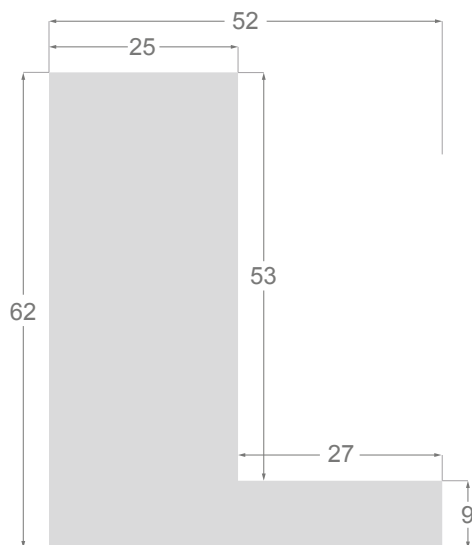

1342

CODE Code	COULEUR Colour	COLLECTION Collection
1342/115	Chêne <i>Oak</i>	ALTIS
1342/262	Chêne <i>Oak</i>	OAKLINE
1342/264	Noir <i>Black</i>	OAKLINE