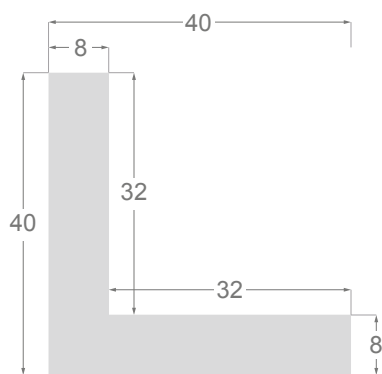

1255

CÓDIGO <i>Code</i>	COLOR <i>Colour</i>	COLECCIÓN <i>Collection</i>
1255/555	Blanc <i>White</i>	DAKAR
1255/556	Chêne <i>Oak</i>	DAKAR
1255/557	Noir <i>Black</i>	DAKAR