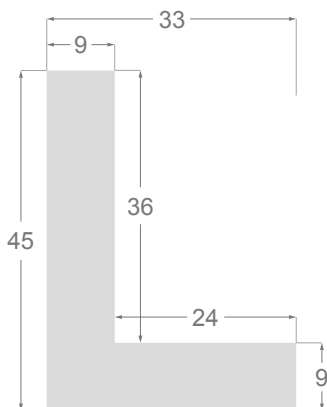

1345

CODE <i>Code</i>	COULEUR <i>Colour</i>	COLLECTION <i>Collection</i>
1345/088	Naturel <i>Natural</i>	OAK