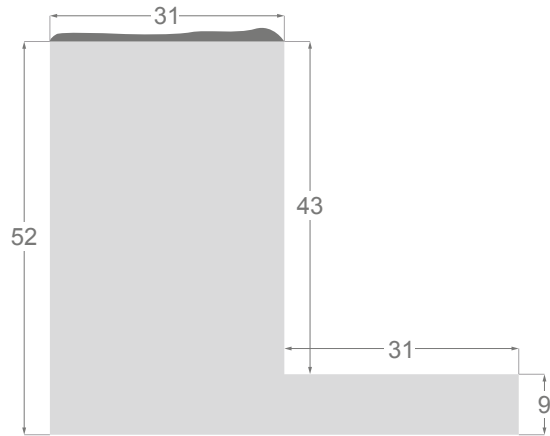

1253

CODE <i>Code</i>	COULEUR <i>Colour</i>	COLLECTION <i>Collection</i>
1253/715	Or-Noir <i>Gold-Black</i>	MAGNA
1253/714	Noir <i>Black</i>	MAGNA
1253/716	Noir <i>Black</i>	MAGNA