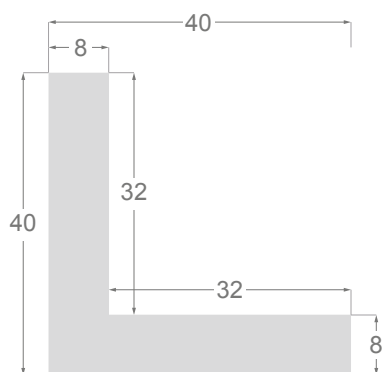

1255

CÓDIGO <i>Code</i>	COLOR <i>Colour</i>	COLECCIÓN <i>Collection</i>
1255/555	Blanc <i>White</i>	DAKAR
1255/556	Chêne <i>Oak</i>	DAKAR
1255/557	Noir <i>Black</i>	DAKAR