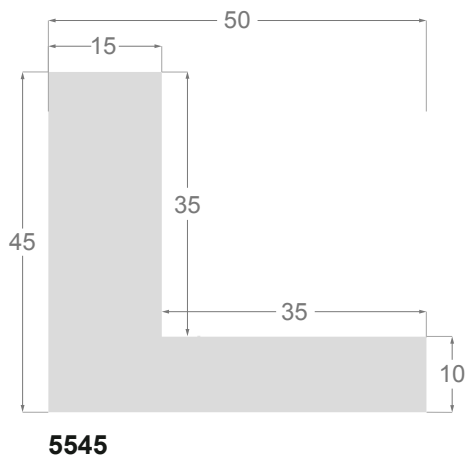

CODE <i>Code</i>	COULEUR <i>Colour</i>	COLLECTION <i>Collection</i>
5545/00	Naturel <i>Natural</i>	MADERAS
5545/2	Blanc <i>White</i>	ALFIL
5545/4	Noir <i>Black</i>	ALFIL