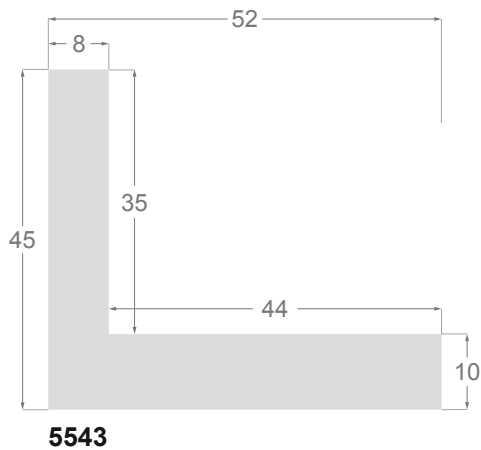

CODE <i>Code</i>	COULEUR <i>Colour</i>	COLLECTION <i>Collection</i>
5543/00	Naturel <i>Natural</i>	MADERAS
5543/2	Blanc <i>White</i>	ALFIL
5543/4	Noir <i>Black</i>	ALFIL
5543/14	Noir <i>Black</i>	
5543/22	Ivoire <i>Ivory</i>	NEWTRAL