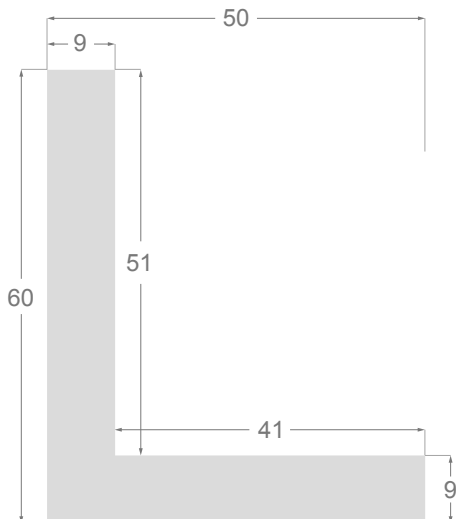

1247

CODE <i>Code</i>	COULEUR <i>Colour</i>	COLLECTION <i>Collection</i>
1247/113	Érable <i>Érable</i>	ALTIS
1247/114	Hêtre <i>Beech</i>	ALTIS
1247/115	Chêne <i>Oak</i>	ALTIS
1247/116	Noyer <i>Walnut</i>	ALTIS
1247/117	Wengué <i>Wengue</i>	ALTIS