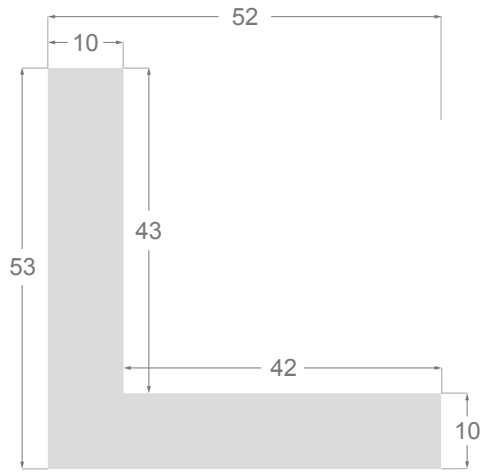

5544

CODE <i>Code</i>	COULEUR <i>Colour</i>	COLLECTION <i>Collection</i>
5544/00	Naturel <i>Natural</i>	MADERAS
5544/2	Blanc <i>White</i>	ALFIL
5544/4	Noir <i>Black</i>	ALFIL