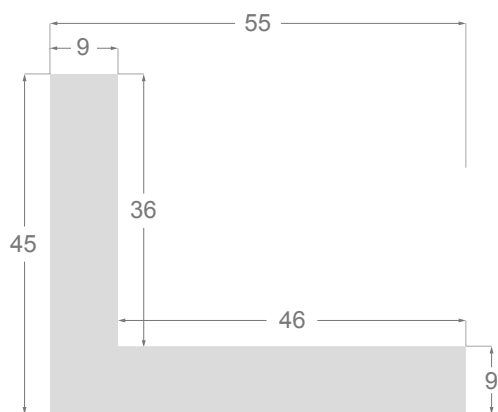

1246

CODE <i>Code</i>	COULEUR <i>Colour</i>	COLLECTION <i>Collection</i>
1246/113	Érable <i>Érable</i>	ALTIS
1246/114	Hêtre <i>Beech</i>	ALTIS
1246/115	Chêne <i>Oak</i>	ALTIS
1246/116	Noyer <i>Walnut</i>	ALTIS
1246/117	Wengué <i>Wengue</i>	ALTIS