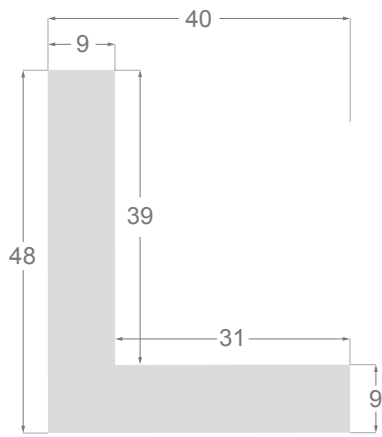

5791

CODE <i>Code</i>	COULEUR <i>Colour</i>	COLLECTION <i>Collection</i>
5791/80	Naturel <i>Natural</i>	MADERAS