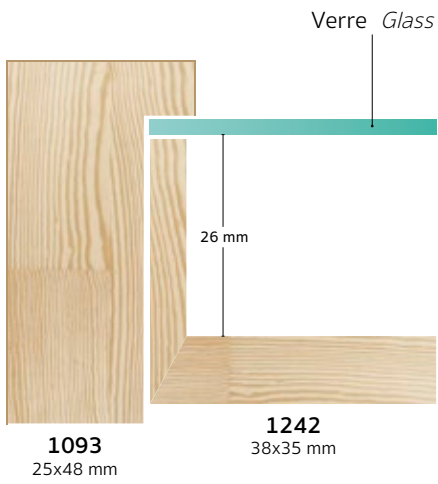

Les assemblages possibles avec ELES 1242
Possible frame mountings using floater 1242