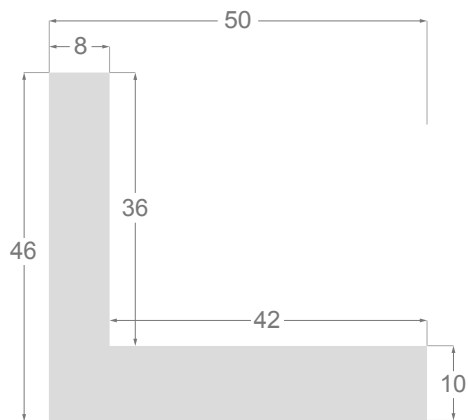

1833

CODE <i>Code</i>	COULEUR <i>Colour</i>	COLLECTION <i>Collection</i>
1833/4	Wengué <i>Wengue</i>	NoyerIA
1833/5	Naturel <i>Natural</i>	NoyerIA
1833/6	Noyer <i>Walnut</i>	NoyerIA
1833/12	Blanc <i>White</i>	NoyerIA
1833/27	Noyer <i>Walnut</i>	NoyerIA