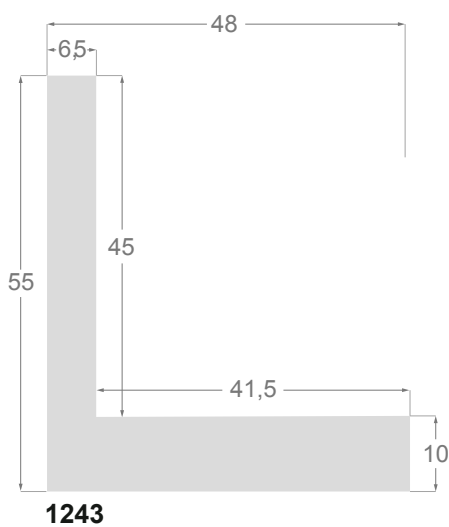

CODE <i>Code</i>	COULEUR <i>Colour</i>	COLLECTION <i>Collection</i>
1243/113	Érable <i>Érable</i>	ALTIS
1243/114	Hêtre <i>Beech</i>	ALTIS
1243/115	Chêne <i>Oak</i>	ALTIS
1243/116	Noyer <i>Walnut</i>	ALTIS
1243/117	Wengué <i>Wengue</i>	ALTIS
1243/242	Gris <i>Gray</i>	CONCRETE
1243/243	Gris <i>Gray</i>	CONCRETE
1243/247	Oxyde <i>Oxide</i>	OXIDE
1243/324	Gris <i>Gray</i>	ELEGANT
1243/325	Gris <i>Gray</i>	ELEGANT
1243/330	Noir <i>Black</i>	ELEGANT