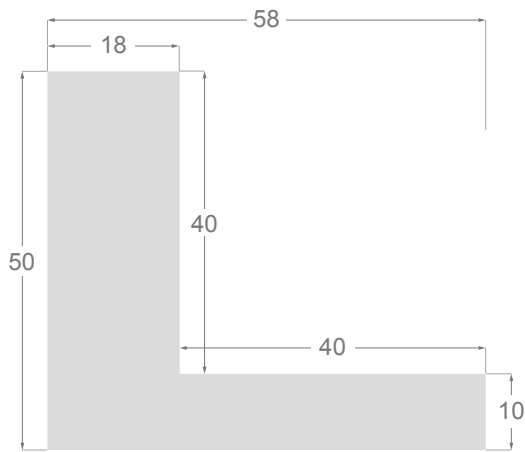

4111

CODE <i>Code</i>	COULEUR <i>Colour</i>	COLLECTION <i>Collection</i>
4111/2	Blanc <i>White</i>	COMPASS
4111/4	Noir <i>Black</i>	COMPASS
4111/5	Noyer <i>Walnut</i>	COMPASS
4111/7	Noyer <i>Walnut</i>	COMPASS