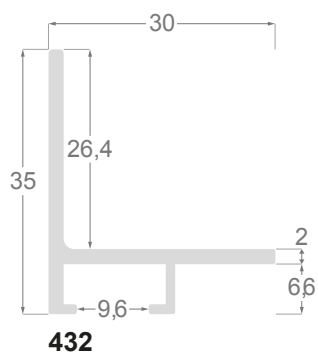

Pores ouverts / *Open pore*

5781/12 55x40mm

Pores ouverts / *Open pore*

Pores ouverts / *Open pore*

5543/14 52x45mm

5543/22 52x45mm

5542/14 38x34mm

5542/22 38x34mm

5546/2 57x53mm**5545/2** 50x45mm**3600/2** 53x38mm**5540/2** 40x36mm

5546/4 57x53mm

5545/4 50x45mm

3600/4 53x38mm

5540/4 40x36mm

4111/4 58x50mm

4111/7 58x50mm

4111/5 58x50mm

5540/00 40x36mm

Ayous / Ayous

5781/00 55x40mm

5544/00 52x53mm

5543/00 52x45mm

Ayous / Ayous

7361/00 50x40mm

1245/001 40x35mm

5542/00 38x34mm

5779/70 40x33mm

Haya / Beech

CODE <i>Code</i>	COULEUR <i>Colour</i>	COLLECTION <i>Collection</i>
433/24	Noir <i>Black</i>	ALUMINIUM
433/16	Argent <i>Silver</i>	ALUMINIUM
433/13	Oro <i>Gold</i>	ALUMINIUM
433/22	Blanc <i>White</i>	ALUMINIUM