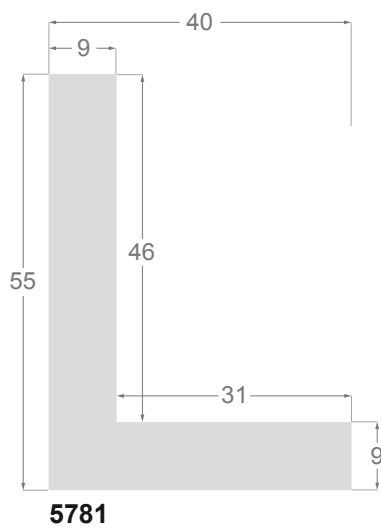

CODE <i>Code</i>	COULEUR <i>Colour</i>	COLLECTION <i>Collection</i>
5781/00	Naturel <i>Natural</i>	MADERAS
5781/80	Naturel <i>Natural</i>	MADERAS