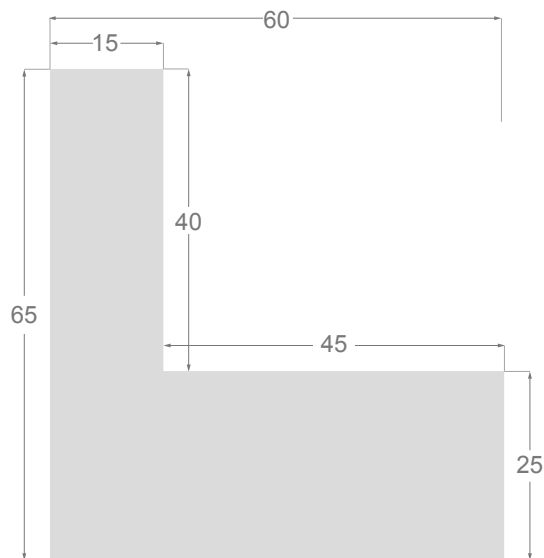

4989

CODE <i>Code</i>	COULEUR <i>Colour</i>	COLLECTION <i>Collection</i>
4989/00	Naturel <i>Natural</i>	
4989/12	Blanc <i>White</i>	
4989/14	Noir <i>Black</i>