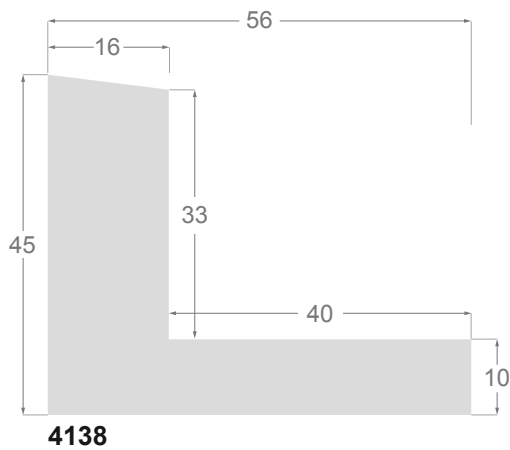

CODE <i>Code</i>	COULEUR <i>Colour</i>	COLLECTION <i>Collection</i>
4138/11	Ivoire-Or <i>Ivory--Gold</i>	PISA
4138/13	Blanc-Argent <i>White-Silver</i>	PISA
4138/33	Noir-Argent <i>Black-Silver</i>	PISA
4138/34	Noir-Or <i>Black-Gold</i>	PISA