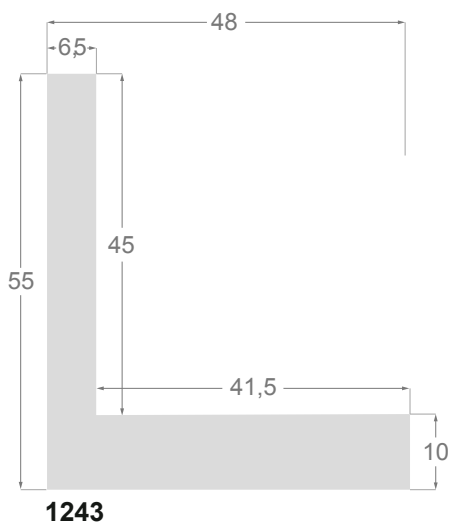

CODE <i>Code</i>	COULEUR <i>Colour</i>	COLLECTION <i>Collection</i>
1243/113	Érable <i>Érable</i>	ALTIS
1243/114	Hêtre <i>Beech</i>	ALTIS
1243/115	Chêne <i>Oak</i>	ALTIS
1243/116	Noyer <i>Walnut</i>	ALTIS
1243/117	Wengué <i>Wengue</i>	ALTIS
1243/242	Gris <i>Gray</i>	CONCRETE
1243/243	Gris <i>Gray</i>	CONCRETE
1243/247	Oxyde <i>Oxide</i>	OXIDE
1243/817	Oro <i>Gold</i>	ROMA
1243/814	Noir <i>Black</i>	ROMA
1243/816	Cava <i>Cava</i>	ROMA
1243/815	Argent <i>Silver</i>	ROMA
1243/324	Gris <i>Gray</i>	ELEGANT
1243/325	Gris <i>Gray</i>	ELEGANT
1243/171	Oro <i>Gold</i>	ATENEA
1243/173	Argent <i>Silver</i>	ATENEA
1243/284	Noir <i>Black</i>	NOIR