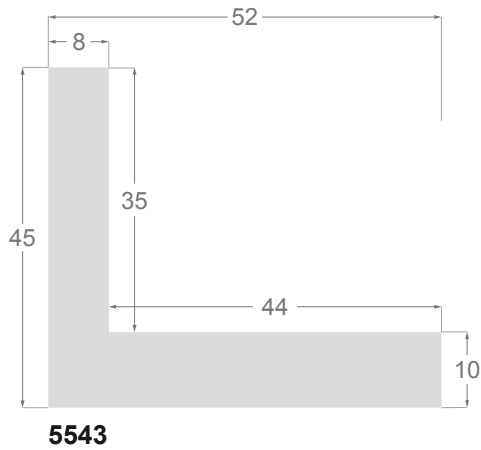

CODE <i>Code</i>	COULEUR <i>Colour</i>	COLLECTION <i>Collection</i>
5543/00	Naturel <i>Natural</i>	MADERAS
5543/2	Blanc <i>White</i>	ALFIL
5543/4	Noir <i>Black</i>	ALFIL
5543/14	Noir <i>Black</i>	
5543/22	Ivoire <i>Ivory</i>	NEWTRAL