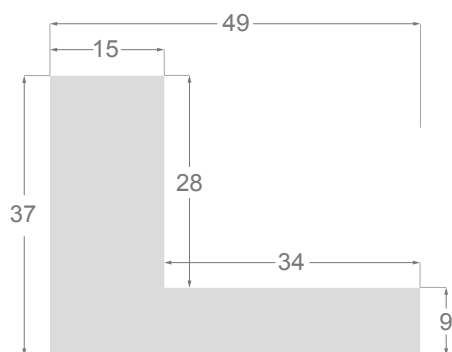

1249

CODE <i>Code</i>	COULEUR <i>Colour</i>	COLLECTION <i>Collection</i>
1249/204	Noir <i>Black</i>	STEPS
1249/205	Gris <i>Gray</i>	STEPS
1249/206	Gris <i>Gray</i>	STEPS
1249/207	Blanc <i>White</i>	STEPS
1249/208	Rouge <i>Red</i>	STEPS
1249/209	Vert <i>Green</i>	STEPS
1249/480	Argent-Noir <i>Silver-Black</i>	ZURICH
1249/481	Or-Noir <i>Gold-Black</i>	ZURICH
1249/483	Argent <i>Silver</i>	NIAGRA
1249/484	Noir <i>Black</i>	NIAGRA
1249/485	Cava <i>Cava</i>	NIAGRA
1249/486	Platino <i>Platinum</i>	NIAGRA
1249/487	Or <i>Gold</i>	NIAGRA