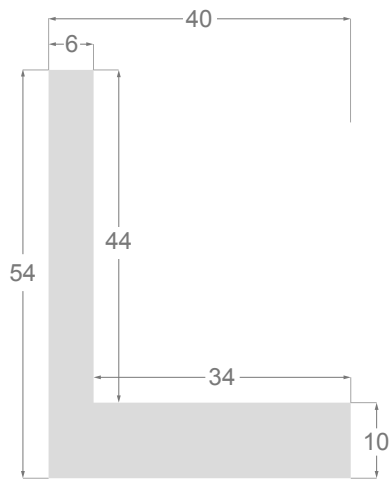

4116

CODE <i>Code</i>	COULEUR <i>Colour</i>	COLLECTION <i>Collection</i>
4116/2	Blanc <i>White</i>	
4116/4	Noir <i>Black</i>