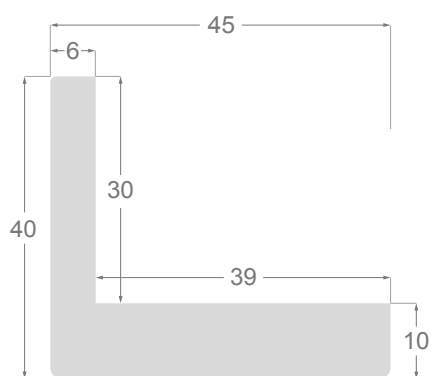

1248

CODE <i>Code</i>	COULEUR <i>Colour</i>	COLLECTION <i>Collection</i>
1248/514	Noir <i>Black</i>	GO
1248/512	Blanc <i>White</i>	GO
1248/001	Naturel <i>Natural</i>	GO