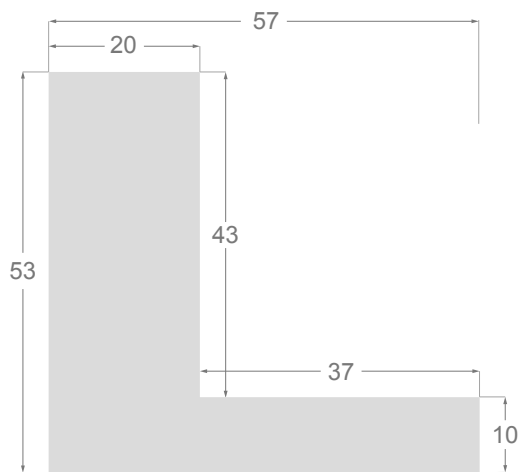

5546

CODE <i>Code</i>	COULEUR <i>Colour</i>	COLLECTION <i>Collection</i>
5546/00	Naturel <i>Natural</i>	MADERAS
5546/2	Blanc <i>White</i>	ALFIL
5546/4	Noir <i>Black</i>	ALFIL