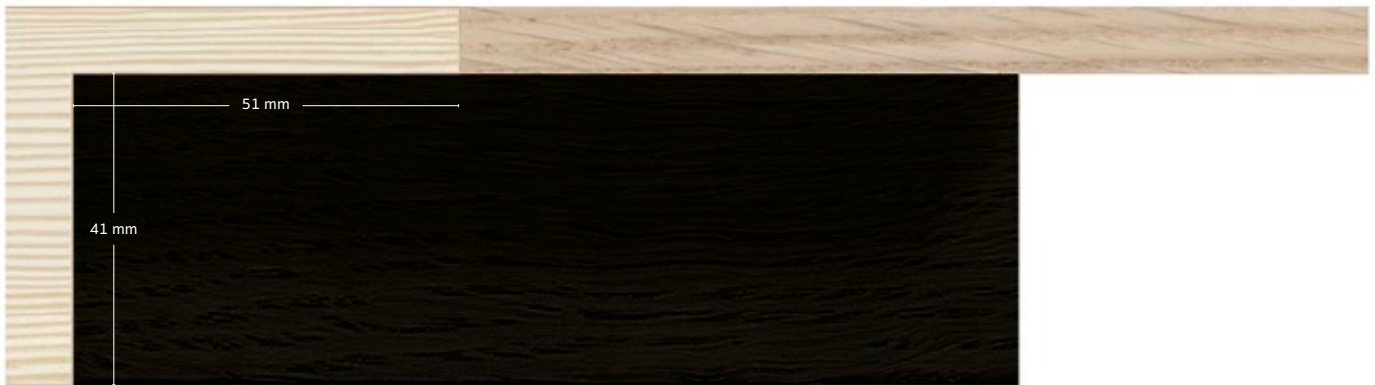

1247/164 48x60mm