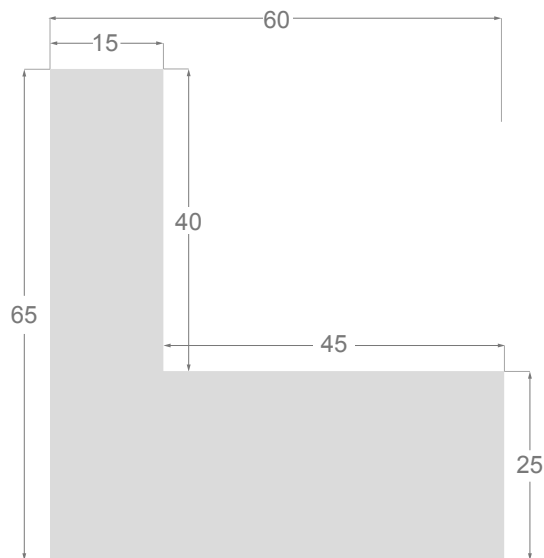

4989

CODE Code	COULEUR Colour	COLLECTION Collection
4989/00	Naturel <i>Natural</i>	
4989/12	Blanc <i>White</i>	
4989/14	Noir <i>Black</i>