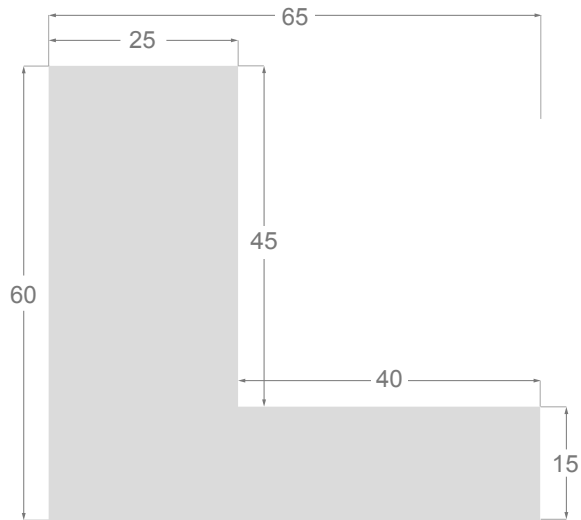

4989

CODE Code	COULEUR Colour	COLLECTION Collection
4989/00	Naturel <i>Natural</i>	
4989/12	Blanc <i>White</i>	
4989/14	Noir <i>Black</i>