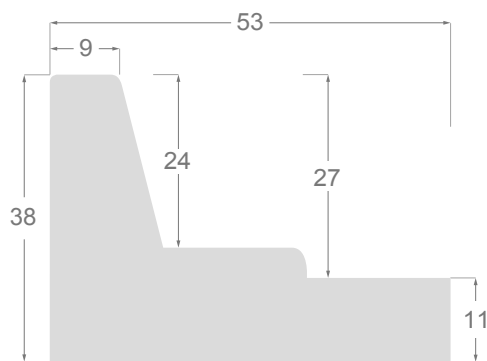

3600

CODE <i>Code</i>	COULEUR <i>Colour</i>	COLLECTION <i>Collection</i>
3600/00	Naturel <i>Natural</i>	MADERAS
3600/2	Blanc <i>White</i>	
3600/4	Noir <i>Black</i>	
3600/5*	Naturel <i>Natural</i>	
3600/33	Noir-Argent <i>Black-Silver</i>	
3600/34	Noir-Or <i>Black-Gold</i>	

*Natural Vernis *Natural varnished*