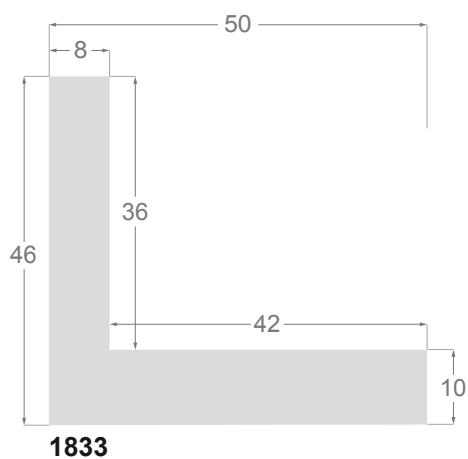

CODE <i>Code</i>	COULEUR <i>Colour</i>	COLLECTION <i>Collection</i>
1833/4	Wengué <i>Wengue</i>	NoyerIA
1833/5	Naturel <i>Natural</i>	NoyerIA
1833/6	Noyer <i>Walnut</i>	NoyerIA
1833/12	Blanc <i>White</i>	NoyerIA
1833/27	Noyer <i>Walnut</i>	NoyerIA