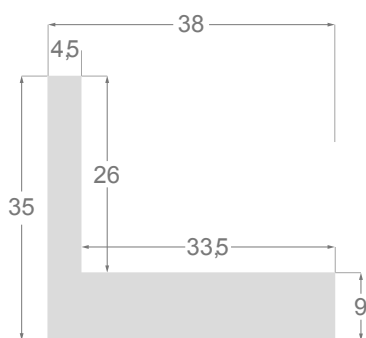

1242

CODE <i>Code</i>	COULEUR <i>Colour</i>	COLLECTION <i>Collection</i>
1242/113	Érable <i>Érable</i>	ALTIS
1242/114	Hêtre <i>Beech</i>	ALTIS
1242/115	Chêne <i>Oak</i>	ALTIS
1242/116	Noyer <i>Walnut</i>	ALTIS
1242/117	Wengué <i>Wengue</i>	ALTIS
1242/230	Blanc <i>White</i>	IBIZA
1242/242	Gris <i>Gray</i>	CONCRETE
1242/243	Gris <i>Gray</i>	CONCRETE
1242/247	Oxyde <i>Oxid</i>	OXIDE
1242/324	Gris <i>Gray</i>	ELEGANT
1242/325	Gris <i>Grey</i>	ELEGANT
1242/330	Noir <i>Black</i>	ELEGANT
1242/418	Or <i>Gold</i>	IRON
1242/419	Gris <i>Gray</i>	IRON
1242/420	Argent <i>Silver</i>	IRON
1242/421	Blanc <i>White</i>	IRON
1242/817	Or <i>Gold</i>	ROMA
1242/814	Noir <i>Black</i>	ROMA
1242/816	Cava <i>Cava</i>	ROMA
1242/815	Argent <i>Silver</i>	ROMA
1242/164	Noir <i>Black</i>	LUMIERE
1242/162	Blanc <i>White</i>	LUMIERE