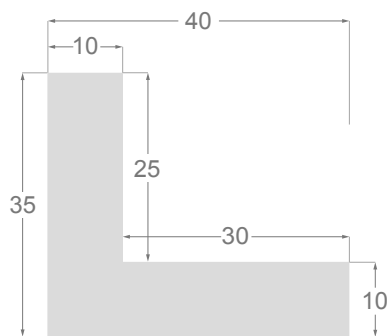

4013

CODE <i>Code</i>	COULEUR <i>Colour</i>	COLLECTION <i>Collection</i>
4013/2	Blanc <i>White</i>	
4013/4	Noir <i>Black</i>	
4013/31	Noir-Or <i>Black-Gold</i>	
4013/33	Noir-Argent <i>Black-Silver</i>