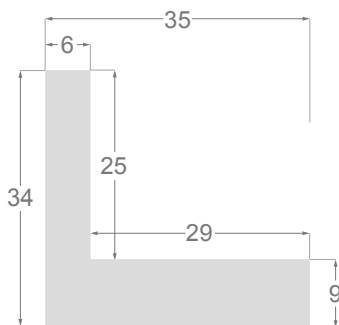

4115

CODE <i>Code</i>	COULEUR <i>Colour</i>	COLLECTION <i>Collection</i>
4115/2	Blanc <i>White</i>	
4115/4	Noir <i>Black</i>