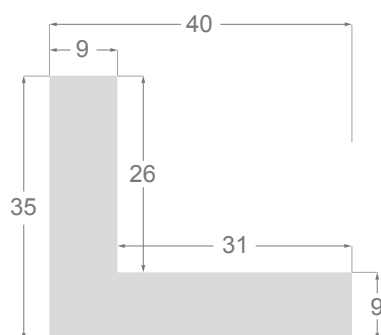

1245

CODE <i>Code</i>	COULEUR <i>Colour</i>	COLLECTION <i>Collection</i>
1245/001	Naturel <i>Natural</i>	MADERAS
1245/113	Érable <i>Érable</i>	ALTIS
1245/114	Hêtre <i>Beech</i>	ALTIS
1245/115	Chêne <i>Oak</i>	ALTIS
1245/116	Noyer <i>Walnut</i>	ALTIS
1245/117	Wengué <i>Wengre</i>	ALTIS
1245/223	Chêne claro <i>Oak light</i>	IRATI
1245/224	Gris <i>Gray</i>	IRATI
1245/226	Gris <i>Gray</i>	IRATI
1245/227	Noyer <i>Walnut</i>	IRATI
1245/433	Or-Bordeaux <i>Gold-Garnet</i>	MUNICH
1245/434	Argent-Bordeaux <i>Silver-Garnet</i>	MUNICH
1245/435	Noir-Bordeaux <i>Black-Garnet</i>	MUNICH
1245/232	Blanc copain <i>Matte white</i>	VANGUARDIA
1245/234	Noir copain <i>Matte black</i>	VANGUARDIA
1245/235	Bois nordique <i>Northen Wood</i>	MALMO
1245/861	Or <i>Gold</i>	MONZA
1245/863	Argent <i>Silver</i>	MONZA

CODE <i>Code</i>	COULEUR <i>Colour</i>	COLLECTION <i>Collection</i>
1245/212	Blanc <i>White</i>	ATELIER
1245/211	Gris <i>Grey</i>	ATELIER
1245/210	Bleu <i>Blue</i>	ATELIER
1245/213	Noir <i>Black</i>	ATELIER
1245/540	Bleu <i>Blue</i>	ARTISAN
1245/541	Bleu <i>Blue</i>	ARTISAN
1245/542	Blanc <i>White</i>	ARTISAN
1245/544	Noir <i>Black</i>	ARTISAN
1245/545	Ocre <i>Ocre</i>	ARTISAN
1245/546	Gris <i>Grey</i>	ARTISAN
1245/548	Rouge <i>Rojo</i>	ARTISAN
1245/549	Vert <i>Verde</i>	ARTISAN
1245/284	Noir <i>Black</i>	NOIR

CODE <i>Code</i>	COULEUR <i>Colour</i>	COLLECTION <i>Collection</i>
1245/253	Argent scintillant <i>Gloss Silver</i>	PIANO
1245/254	Noir scintillant <i>Gloss black</i>	PIANO
1245/255	Blanc scintillant <i>Gloss white</i>	PIANO

Bords ronds *Rounded Edges*