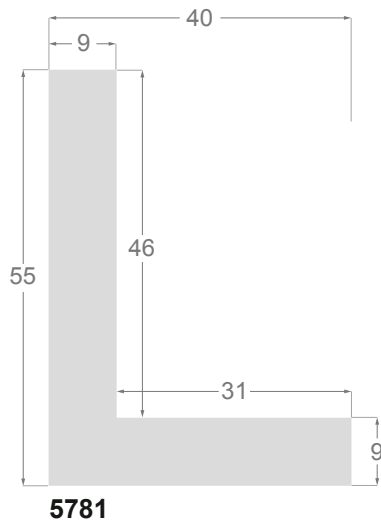

CODE <i>Code</i>	COULEUR <i>Colour</i>	COLLECTION <i>Collection</i>
5781/00	Naturel <i>Natural</i>	MADERAS
5781/80	Naturel <i>Natural</i>	MADERAS