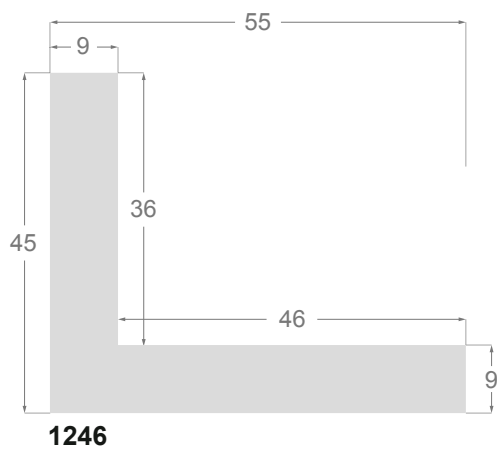

CODE <i>Code</i>	COULEUR <i>Colour</i>	COLLECTION <i>Collection</i>
1246/113	Érable <i>Érable</i>	ALTIS
1246/114	Hêtre <i>Beech</i>	ALTIS
1246/115	Chêne <i>Oak</i>	ALTIS
1246/116	Noyer <i>Walnut</i>	ALTIS
1246/117	Wengué <i>Wengue</i>	ALTIS