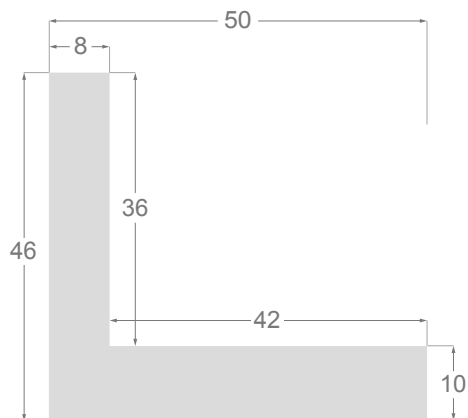

1833

CODE <i>Code</i>	COULEUR <i>Colour</i>	COLLECTION <i>Collection</i>
1833/4	Wengué <i>Wengue</i>	NoyerIA
1833/5	Naturel <i>Natural</i>	NoyerIA
1833/6	Noyer <i>Walnut</i>	NoyerIA
1833/12	Blanc <i>White</i>	NoyerIA
1833/27	Noyer <i>Walnut</i>	NoyerIA