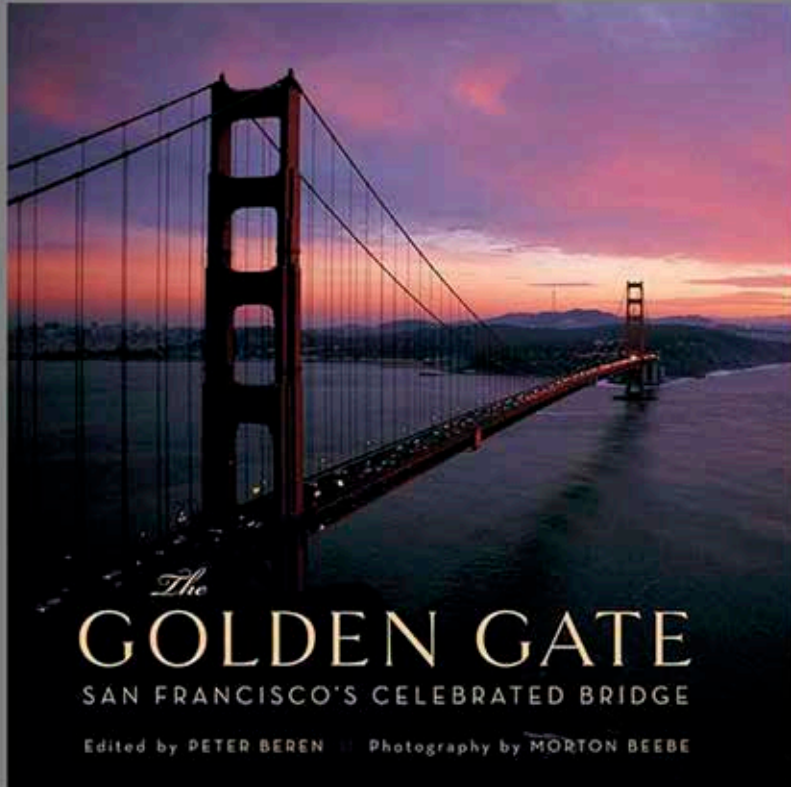

1242/421 38x35mm

The
GOLDEN GATE
SAN FRANCISCO'S CELEBRATED BRIDGE

Edited by PETER BEREN || Photography by MORTON BEEBE

www.molgra.com

Av. de Cervera 16
25300 TÀRREGA (LLEIDA) Spain
Tel. +34 973 312 304
comercial@molgra.com