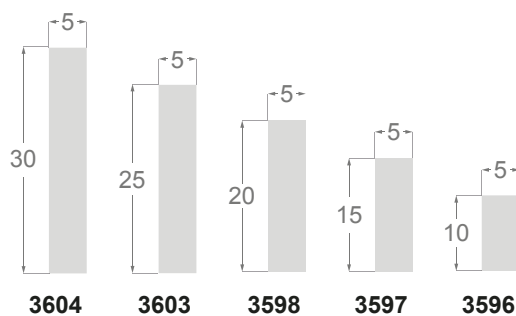

Ayous macizo  
Solid ayous  
/00

Negro poro abierto  
Black opened pore  
/14

Blanco poro abierto  
White opened pore  
/12

Negro poro cerrado  
Black closed pore  
/4

Blanco poro cerrado  
White closed pore  
/2