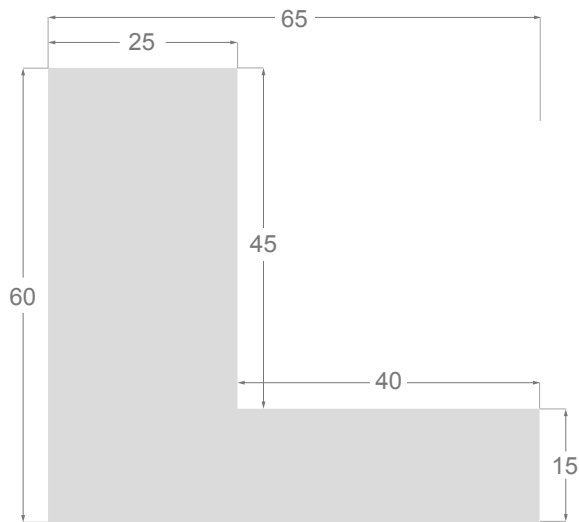

4989

CÓDIGO <i>Code</i>	COLOR <i>Colour</i>	COLECCIÓN <i>Collection</i>
4989/00	Natural <i>Natural</i>	
4989/12	Blanco <i>White</i>	
4989/14	Negro <i>Black</i>