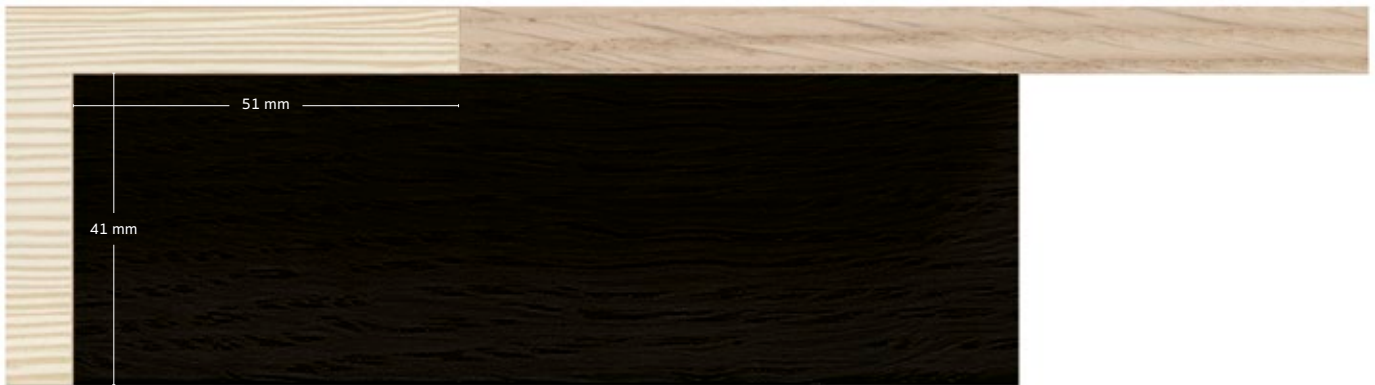

Chapa roble natural / *Natural oak veneer*

1247/164 50x60mm

Chapa de roble / *Natural oak veneer*