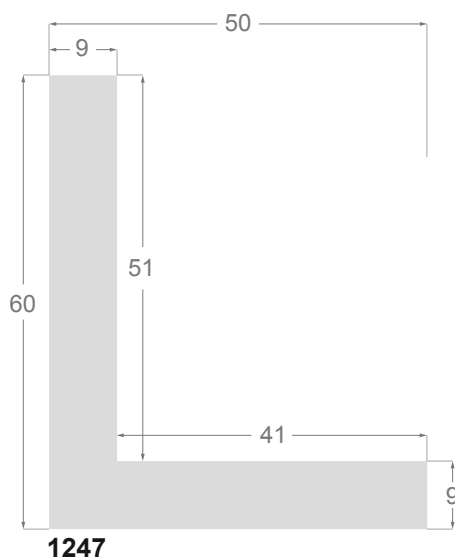

CÓDIGO <i>Code</i>	COLOR <i>Colour</i>	COLECCIÓN <i>Collection</i>
1247/113	Maple <i>Maple</i>	ALTIS
1247/114	Haya <i>Beech</i>	ALTIS
1247/115	Roble <i>Oak</i>	ALTIS
1247/116	Nogal <i>Walnut</i>	ALTIS
1247/117	Wengué <i>Wengue</i>	ALTIS
1247/164	Negro <i>Black</i>	LUMIERE
1247/162	Blanco <i>White</i>	LUMIERE