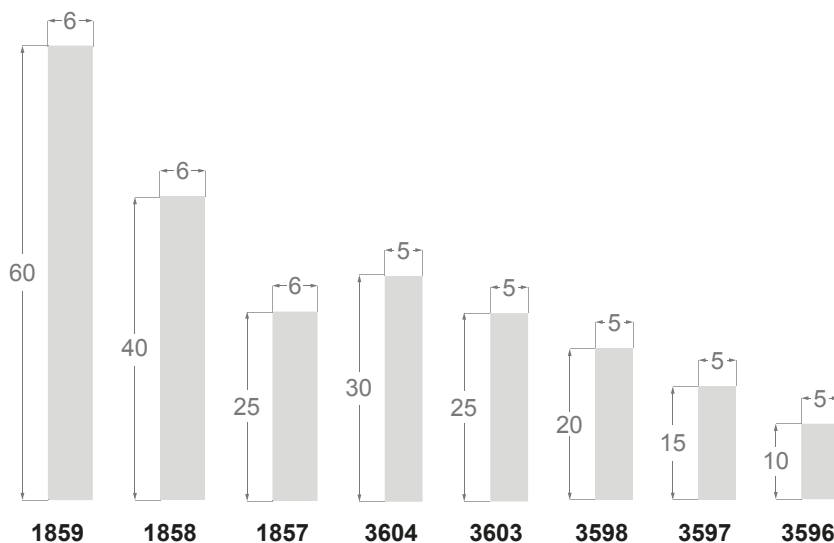

Ayous macizo  
Solid ayous  
/00

Negro poro abierto  
Black opened pore  
/14

Blanco poro abierto  
White opened pore  
/12

Negro poro cerrado  
Black closed pore  
/4

Blanco poro cerrado  
White closed pore  
/2